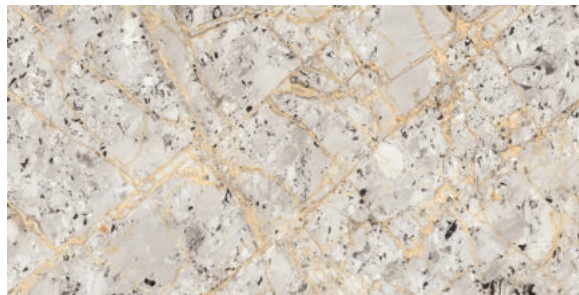

ALASKA WHITE

FINISH
Glossy

THICKNESS
9 mm

AVAILABLE
Sizes

AMERA GOLD

FINISH
Glossy

THICKNESS
9 mm

AVAILABLE
Sizes