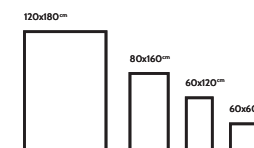

ARGENTA BEIGE

FINISH
Glossy

THICKNESS
9 mm

AVAILABLE
Sizes

ARGENTA BIANCO

FINISH
Glossy

THICKNESS
9 mm

AVAILABLE
Sizes