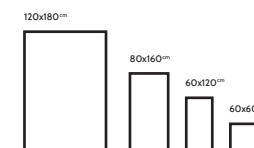

ASTORIA BROWN

FINISH
Glossy

THICKNESS
9 mm

AVAILABLE
Sizes

ASTORIA GREY

FINISH
Glossy

THICKNESS
9 mm

AVAILABLE
Sizes