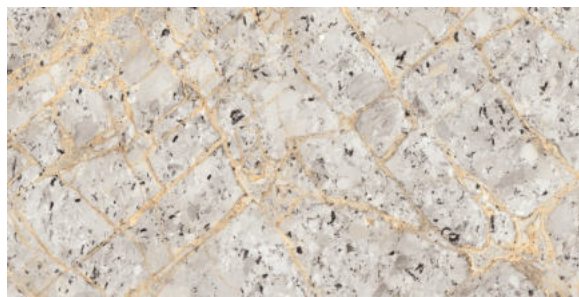

ALASKA WHITE

FINISH
Glossy

THICKNESS
9 mm

AVAILABLE
Sizes

AMERA GOLD

FINISH
Glossy

THICKNESS
9 mm

AVAILABLE
Sizes