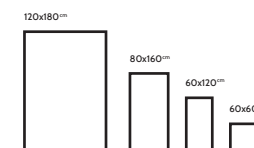

AGATHA BIANCO

FINISH
Glossy

THICKNESS
9 mm

AVAILABLE
Sizes