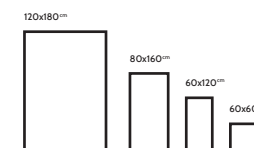

ARGENTA BEIGE

FINISH
Glossy

THICKNESS
9 mm

AVAILABLE
Sizes