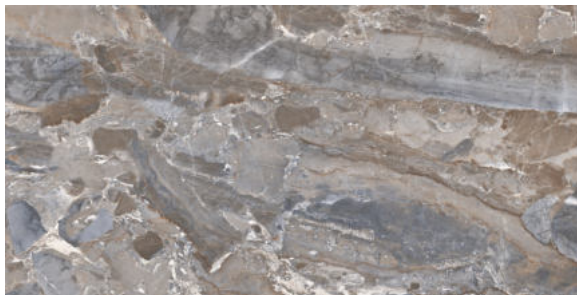

BRACIA NATURAL

FINISH
Glossy

THICKNESS
9 mm

AVAILABLE
Sizes

BRAZIL AZUL

FINISH
Glossy

THICKNESS
9 mm

AVAILABLE
Sizes