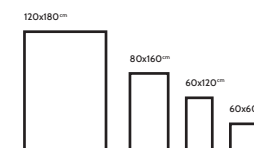

ARMANI BEIGE

FINISH
Glossy

THICKNESS
9 mm

AVAILABLE
Sizes

ARMANI BROWN

FINISH
Glossy

THICKNESS
9 mm

AVAILABLE
Sizes