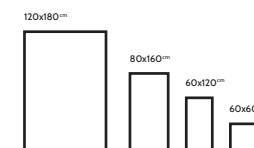

BOTTOCHINO GREY

FINISH
Glossy

THICKNESS
9 mm

AVAILABLE
Sizes