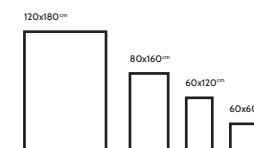

COSMETIC WHITE

FINISH
Glossy

THICKNESS
9 mm

AVAILABLE
Sizes