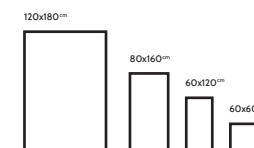

ACERO WHITE

FINISH
Glossy

THICKNESS
9 mm

AVAILABLE
Sizes