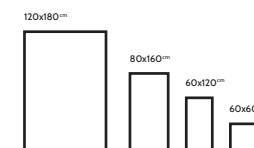

ARGENTA GRIS

FINISH
Glossy

THICKNESS
9 mm

AVAILABLE
Sizes