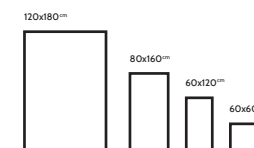

ARMANI GRIS

FINISH
Glossy

THICKNESS
9 mm

AVAILABLE
Sizes