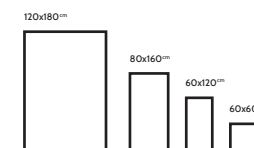

ATLANTIC GRIEGE

FINISH
Glossy

THICKNESS
9 mm

AVAILABLE
Sizes