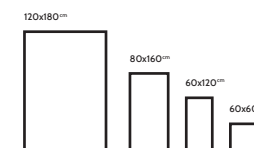

CLASSIC TRAVERTINO

FINISH
Glossy

THICKNESS
9 mm

AVAILABLE
Sizes

COSMETIC NATURAL

FINISH
Glossy

THICKNESS
9 mm

AVAILABLE
Sizes