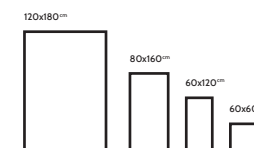

AGATHA CHOCO

FINISH
Glossy

THICKNESS
9 mm

AVAILABLE
Sizes

AGATHA GOLD

FINISH
Glossy

THICKNESS
9 mm

AVAILABLE
Sizes