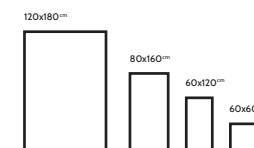

APEX GREY

FINISH
Glossy

THICKNESS
9 mm

AVAILABLE
Sizes