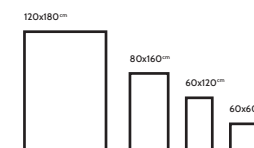

BRACIA NATURAL

FINISH
Glossy

THICKNESS
9 mm

AVAILABLE
Sizes