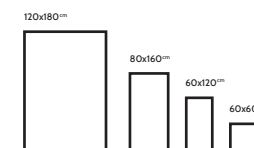

CANARY PISTA

FINISH
Glossy

THICKNESS
9 mm

AVAILABLE
Sizes

CLASSIC GREY

FINISH
Glossy

THICKNESS
9 mm

AVAILABLE
Sizes