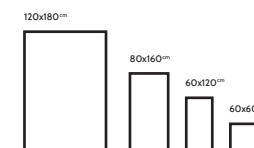

ARGENTA GRIS

FINISH
Glossy

THICKNESS
9 mm

AVAILABLE
Sizes

ARIANA NATURAL

FINISH
Glossy

THICKNESS
9 mm

AVAILABLE
Sizes