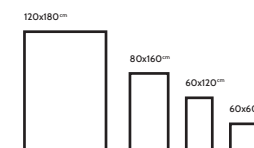

CANARY PISTA

FINISH
Glossy

THICKNESS
9 mm

AVAILABLE
Sizes