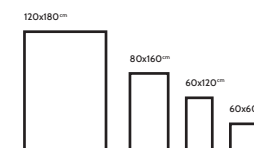

AGATHA BIANCO

FINISH
Glossy

THICKNESS
9 mm

AVAILABLE
Sizes

AGATHA BRONZE

FINISH
Glossy

THICKNESS
9 mm

AVAILABLE
Sizes