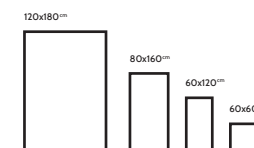

BRACIA BROWN

FINISH
Glossy

THICKNESS
9 mm

AVAILABLE
Sizes