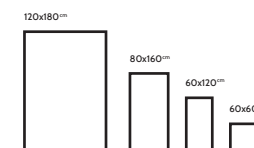

CANARY BROWN

FINISH
Glossy

THICKNESS
9 mm

AVAILABLE
Sizes