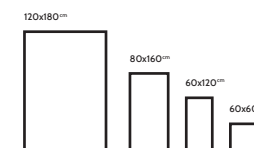

ALASKA WHITE

FINISH
Glossy

THICKNESS
9 mm

AVAILABLE
Sizes

AMERA GOLD

FINISH
Glossy

THICKNESS
9 mm

AVAILABLE
Sizes