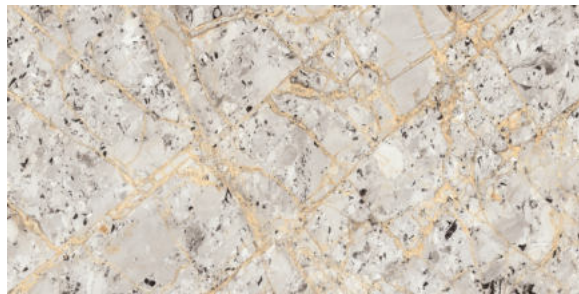

ALASKA WHITE

FINISH
Glossy

THICKNESS
9 mm

AVAILABLE
Sizes

AMERA GOLD

FINISH
Glossy

THICKNESS
9 mm

AVAILABLE
Sizes