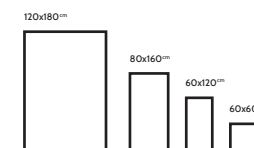

ATLANTIC GREY

FINISH
Glossy

THICKNESS
9 mm

AVAILABLE
Sizes

ATLANTIC GRIEGE

FINISH
Glossy

THICKNESS
9 mm

AVAILABLE
Sizes