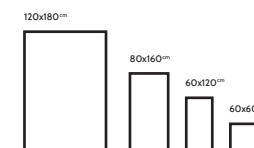

APEX GREY

FINISH
Glossy

THICKNESS
9 mm

AVAILABLE
Sizes

ARAL ONYX BEIGE

FINISH
Glossy

THICKNESS
9 mm

AVAILABLE
Sizes