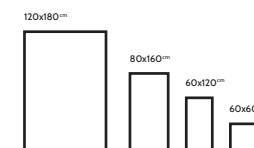

BRILLIANT NATURAL ONYX

FINISH
Glossy

THICKNESS
9 mm

AVAILABLE
Sizes