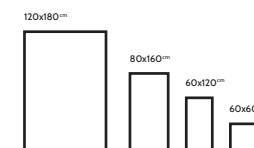

ASTORIA BROWN

FINISH
Glossy

THICKNESS
9 mm

AVAILABLE
Sizes