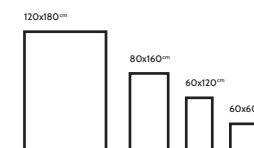

BRAZIL BROWN

FINISH
Glossy

THICKNESS
9 mm

AVAILABLE
Sizes