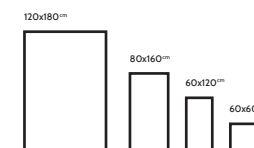

ARMANI GRIS

FINISH
Glossy

THICKNESS
9 mm

AVAILABLE
Sizes

ARMANI SILVER

FINISH
Glossy

THICKNESS
9 mm

AVAILABLE
Sizes