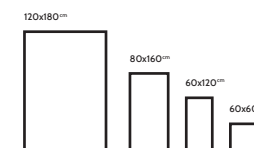

AMERA GOLD

FINISH
Glossy

THICKNESS
9 mm

AVAILABLE
Sizes