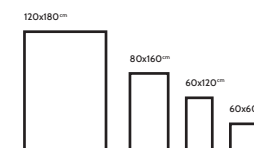

AGATHA BRONZE

FINISH
Glossy

THICKNESS
9 mm

AVAILABLE
Sizes