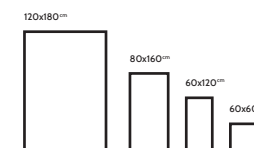

BRAZIL AZUL

FINISH
Glossy

THICKNESS
9 mm

AVAILABLE
Sizes