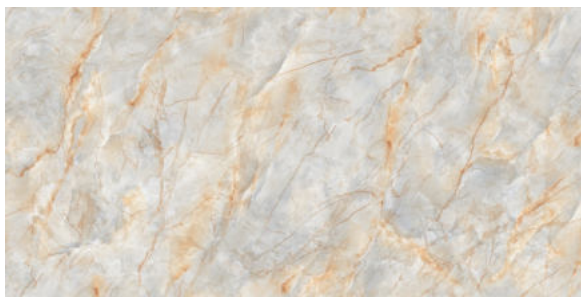

ARIANA NATURAL

FINISH
Glossy

THICKNESS
9 mm

AVAILABLE
Sizes