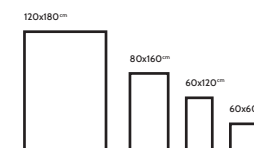

ARMANI BROWN

FINISH
Glossy

THICKNESS
9 mm

AVAILABLE
Sizes