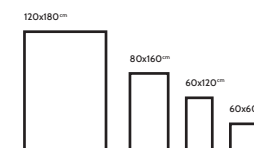

APEX BROWN

FINISH
Glossy

THICKNESS
9 mm

AVAILABLE
Sizes