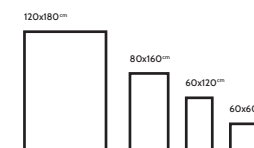

BRAZIL CREMA

FINISH
Glossy

THICKNESS
9 mm

AVAILABLE
Sizes