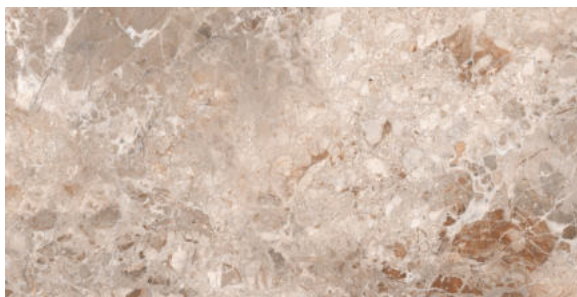

BRACIA BROWN

FINISH
Glossy

THICKNESS
9 mm

AVAILABLE
Sizes