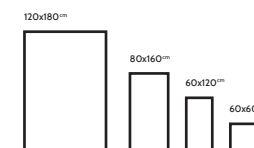

ARMANI SILVER

FINISH
Glossy

THICKNESS
9 mm

AVAILABLE
Sizes