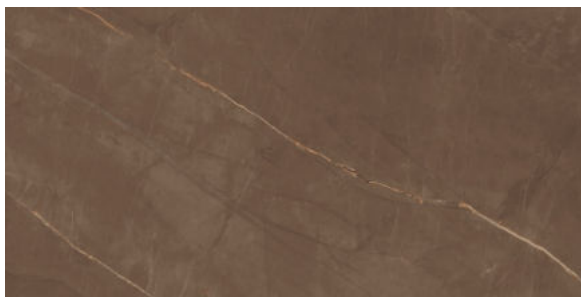

## ARGENTA BROWN

FINISH  
Glossy

THICKNESS  
9 mm

AVAILABLE  
Sizes