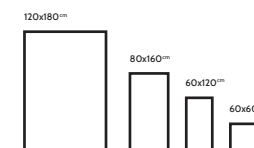

ARAL ONYX GREY

FINISH
Glossy

THICKNESS
9 mm

AVAILABLE
Sizes