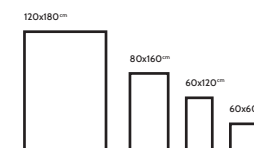

ATLANTIC LIGHT GREY

FINISH
Glossy

THICKNESS
9 mm

AVAILABLE
Sizes