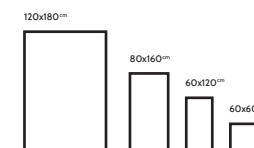

ASTORIA GREY

FINISH
Glossy

THICKNESS
9 mm

AVAILABLE
Sizes