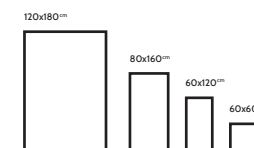

CLASSIC GREY

FINISH
Glossy

THICKNESS
9 mm

AVAILABLE
Sizes