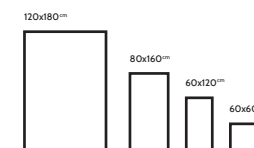

AGATHA CHOCO

FINISH
Glossy

THICKNESS
9 mm

AVAILABLE
Sizes