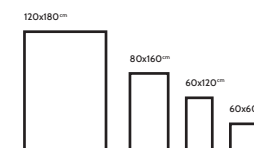

BRACIA DIAMOND

FINISH
Glossy

THICKNESS
9 mm

AVAILABLE
Sizes