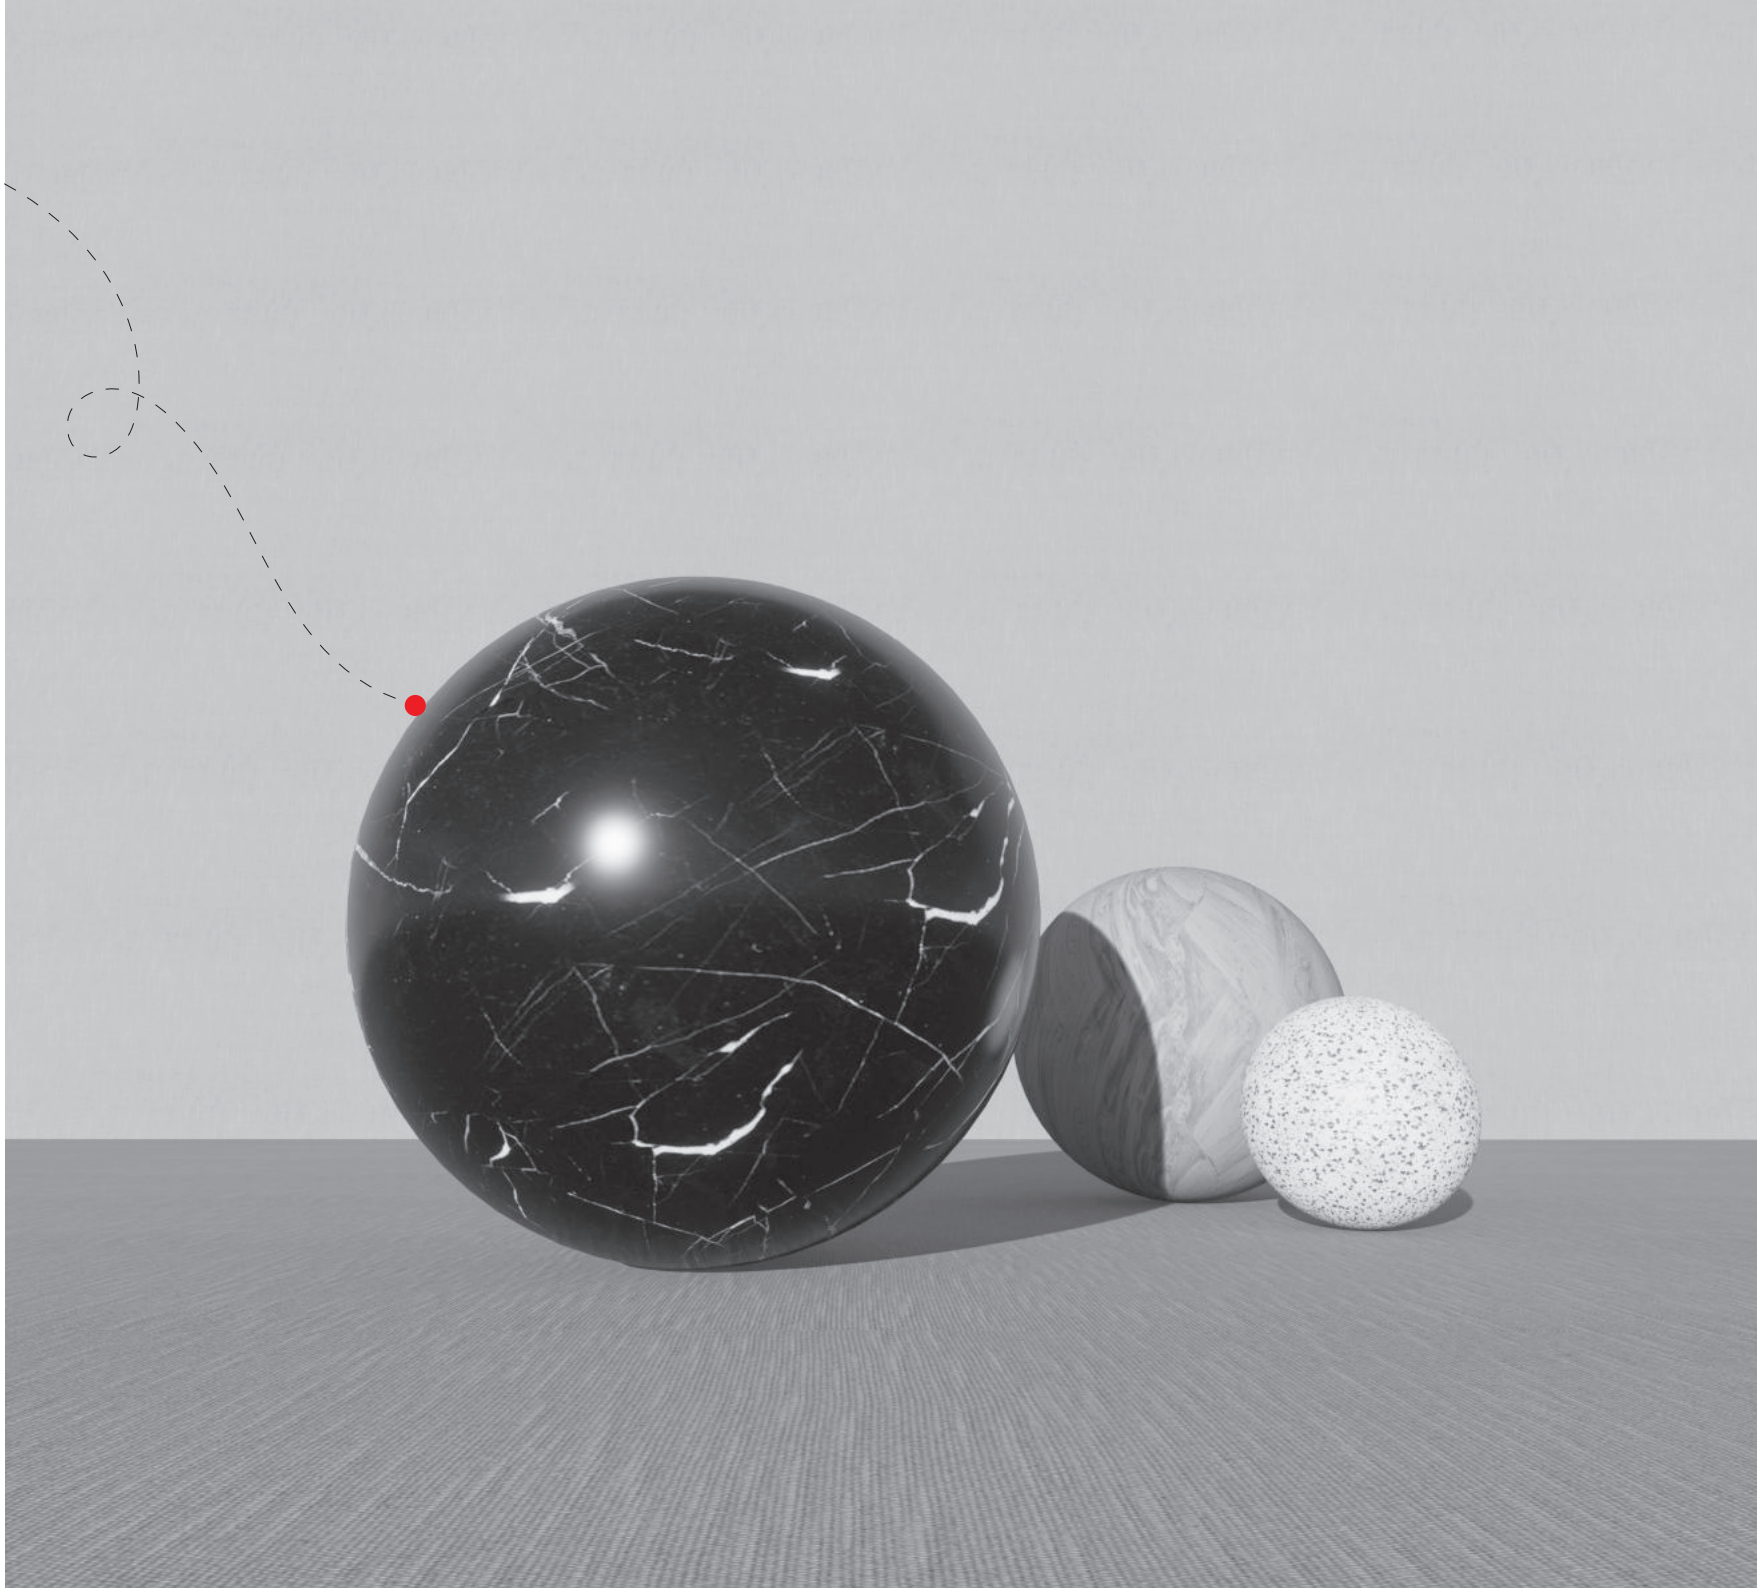

GLOSSY

MATT

CARVING

HIGH-GLOSS

WOODEN

3D