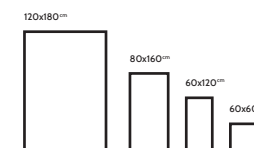

AGATHA GOLD

FINISH
Glossy

THICKNESS
9 mm

AVAILABLE
Sizes