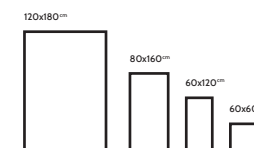

COSMETIC NATURAL

FINISH
Glossy

THICKNESS
9 mm

AVAILABLE
Sizes