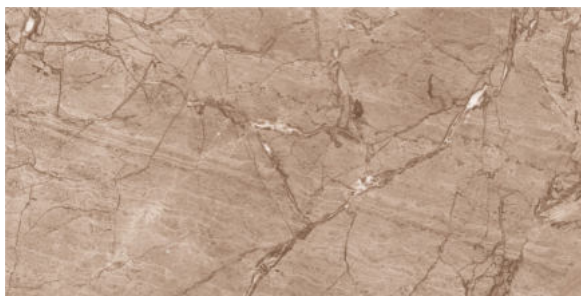

AREZZO WHITE

FINISH
Carving

THICKNESS
9 mm

AVAILABLE
Sizes

ARTEFIC BEIGE

FINISH
Carving

THICKNESS
9 mm

AVAILABLE
Sizes