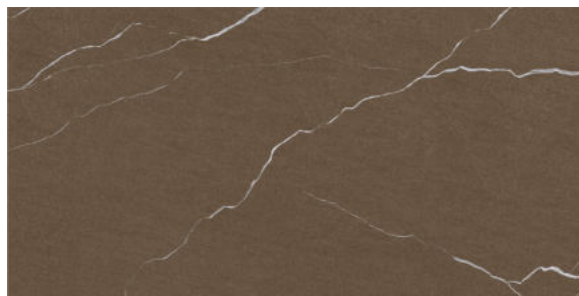

DAVOS SMOKE

FINISH
Carving

THICKNESS
9 mm

AVAILABLE
Sizes

DUSTIN CEMENTO

FINISH
Carving

THICKNESS
9 mm

AVAILABLE
Sizes