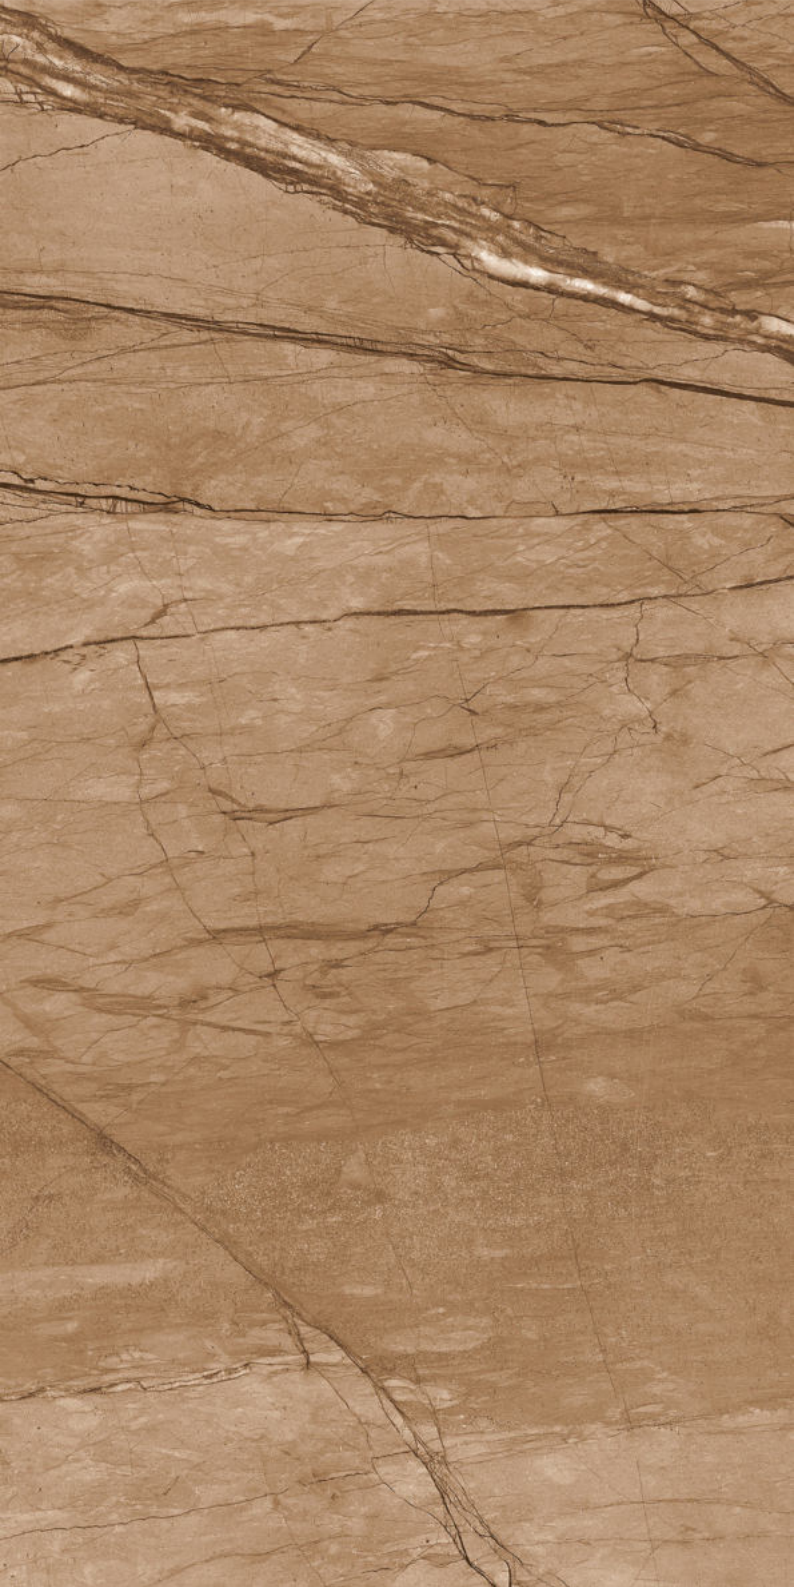

CIVITAS ASH

FINISH
Carving

THICKNESS
9 mm

AVAILABLE
Sizes

CIVITAS BEIGE

FINISH
Carving

THICKNESS
9 mm

AVAILABLE
Sizes