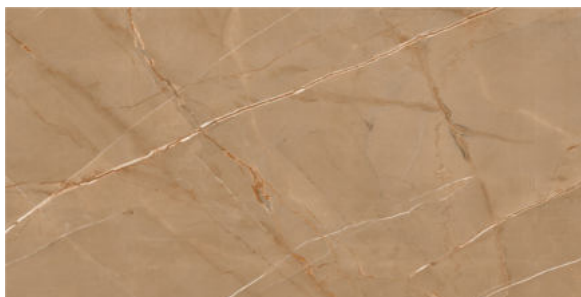

DAVOS BROWN

FINISH
Carving

THICKNESS
9 mm

AVAILABLE
Sizes