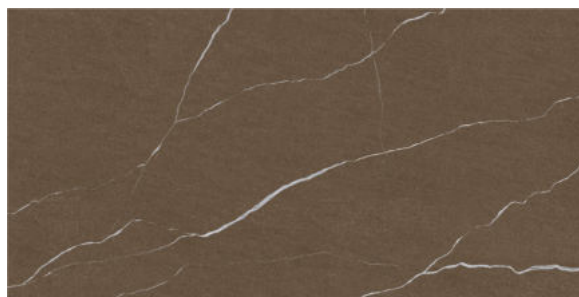

DAVOS SMOKE

FINISH
Carving

THICKNESS
9 mm

AVAILABLE
Sizes

DUSTIN CEMENTO

FINISH
Carving

THICKNESS
9 mm

AVAILABLE
Sizes