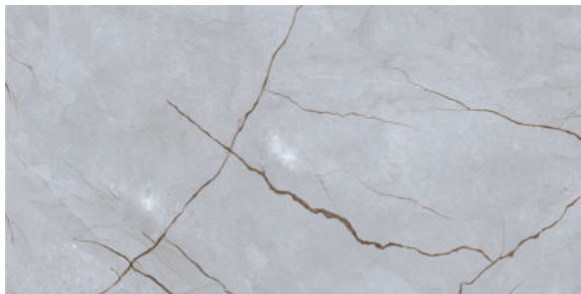

SEGESTA GREY

FINISH
Carving

THICKNESS
9 mm

AVAILABLE
Sizes