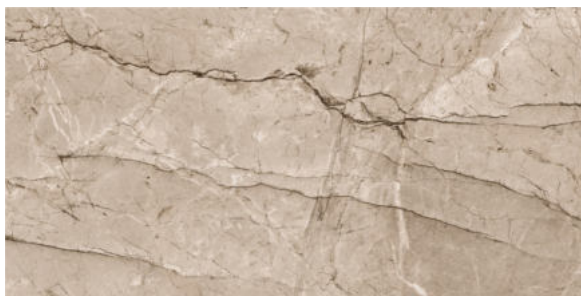

HERICAN TUSK TORTILLA

FINISH
Carving

THICKNESS
9 mm

AVAILABLE
Sizes