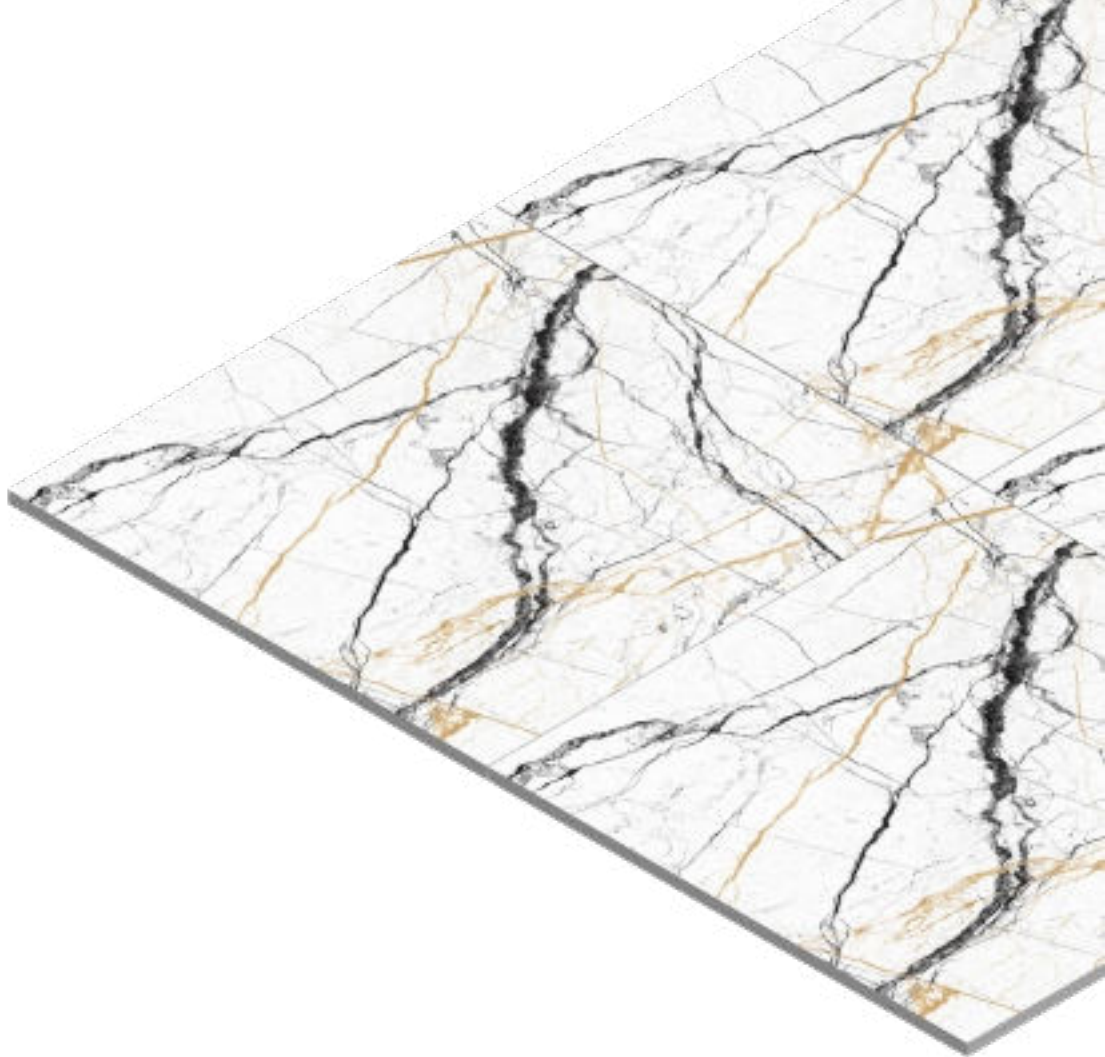

8061

FINISH
Matt

THICKNESS
09 mm

SIZE
600x600 mm

8062

FINISH
Matt

THICKNESS
09 mm

SIZE
600x600 mm