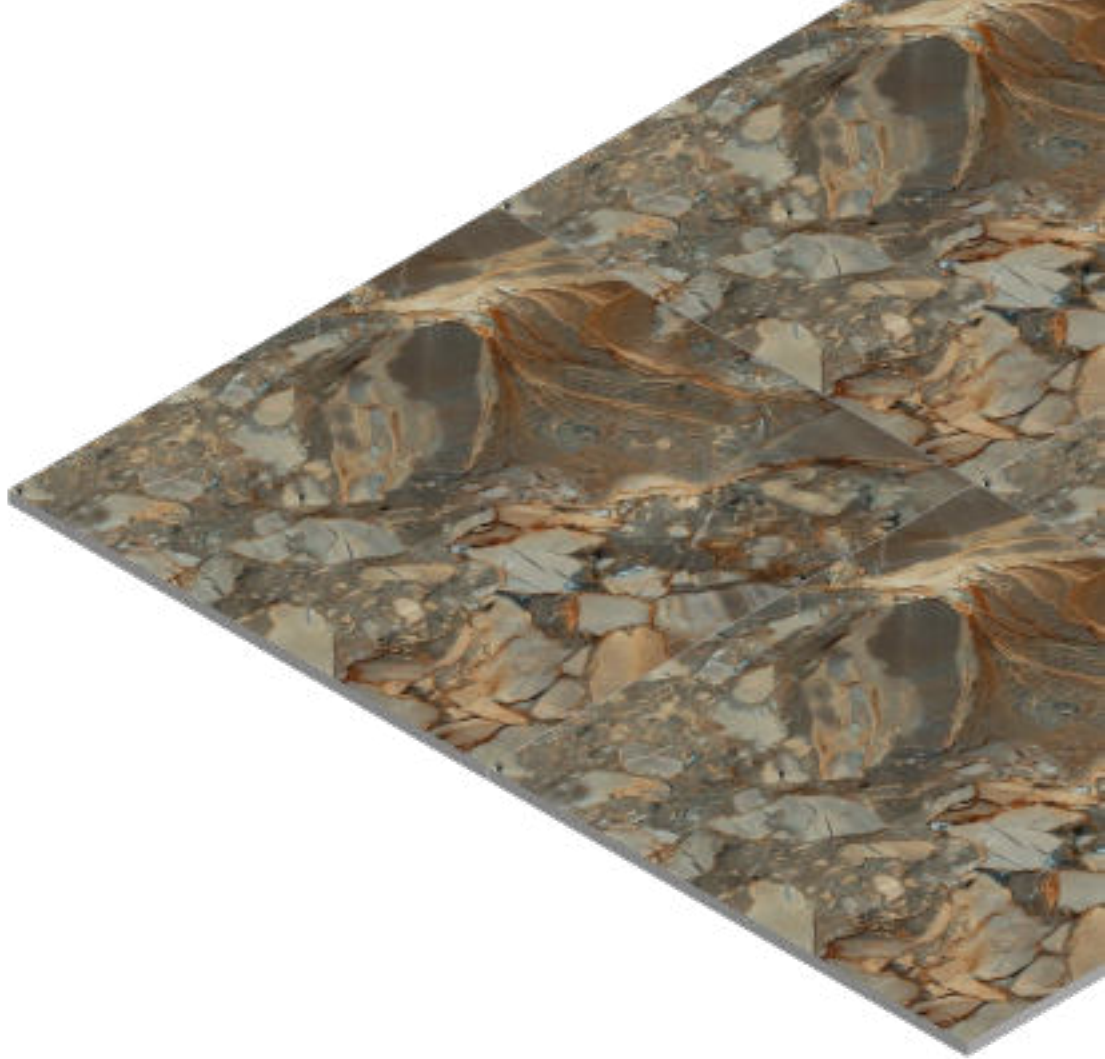

8074

FINISH
Matt

THICKNESS
09 mm

SIZE
600x600 mm