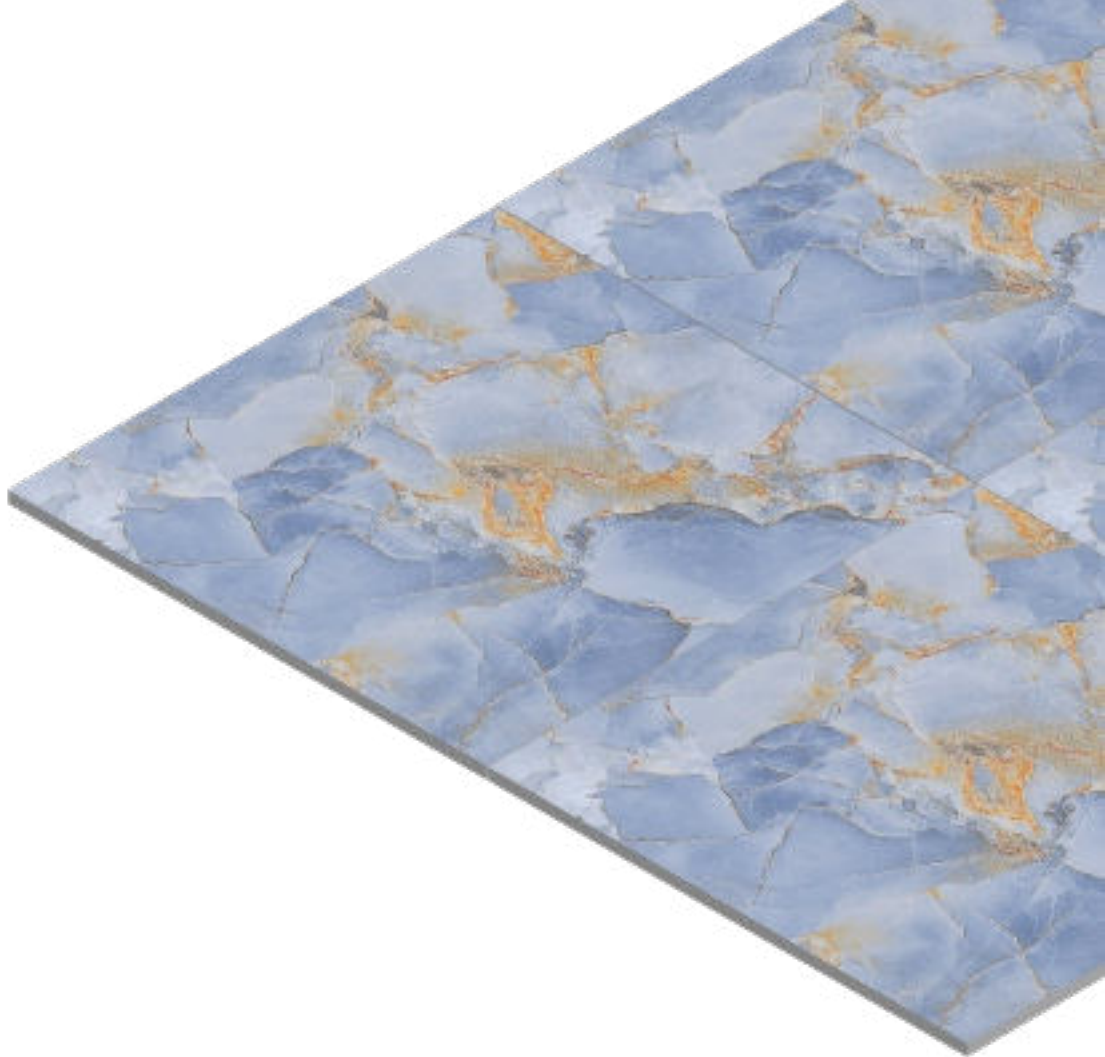

8076

FINISH
Matt

THICKNESS
09 mm

SIZE
600x600 mm