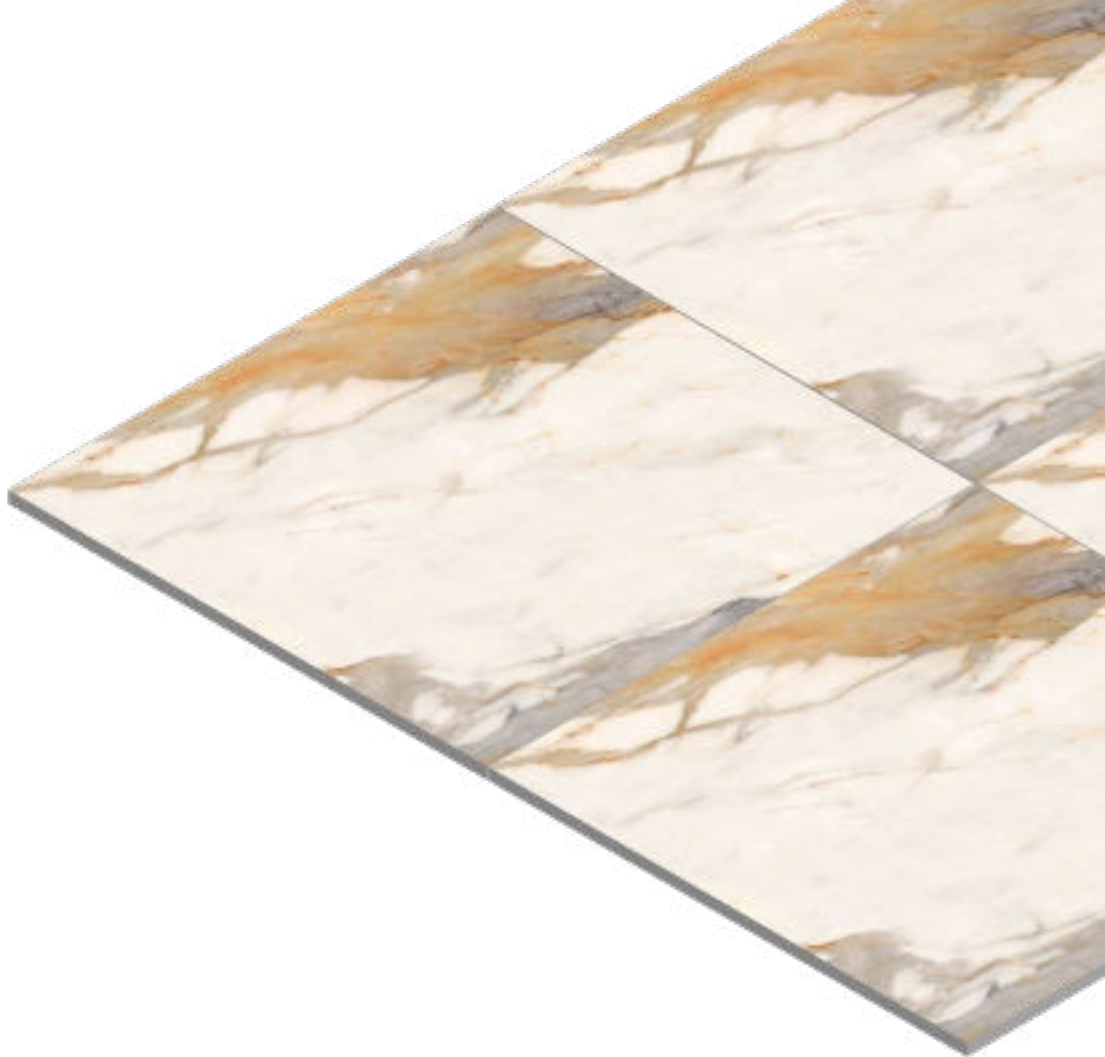

8047

FINISH
Matt

THICKNESS
09 mm

SIZE
600x600 mm

8048

FINISH
Matt

THICKNESS
09 mm

SIZE
600x600 mm