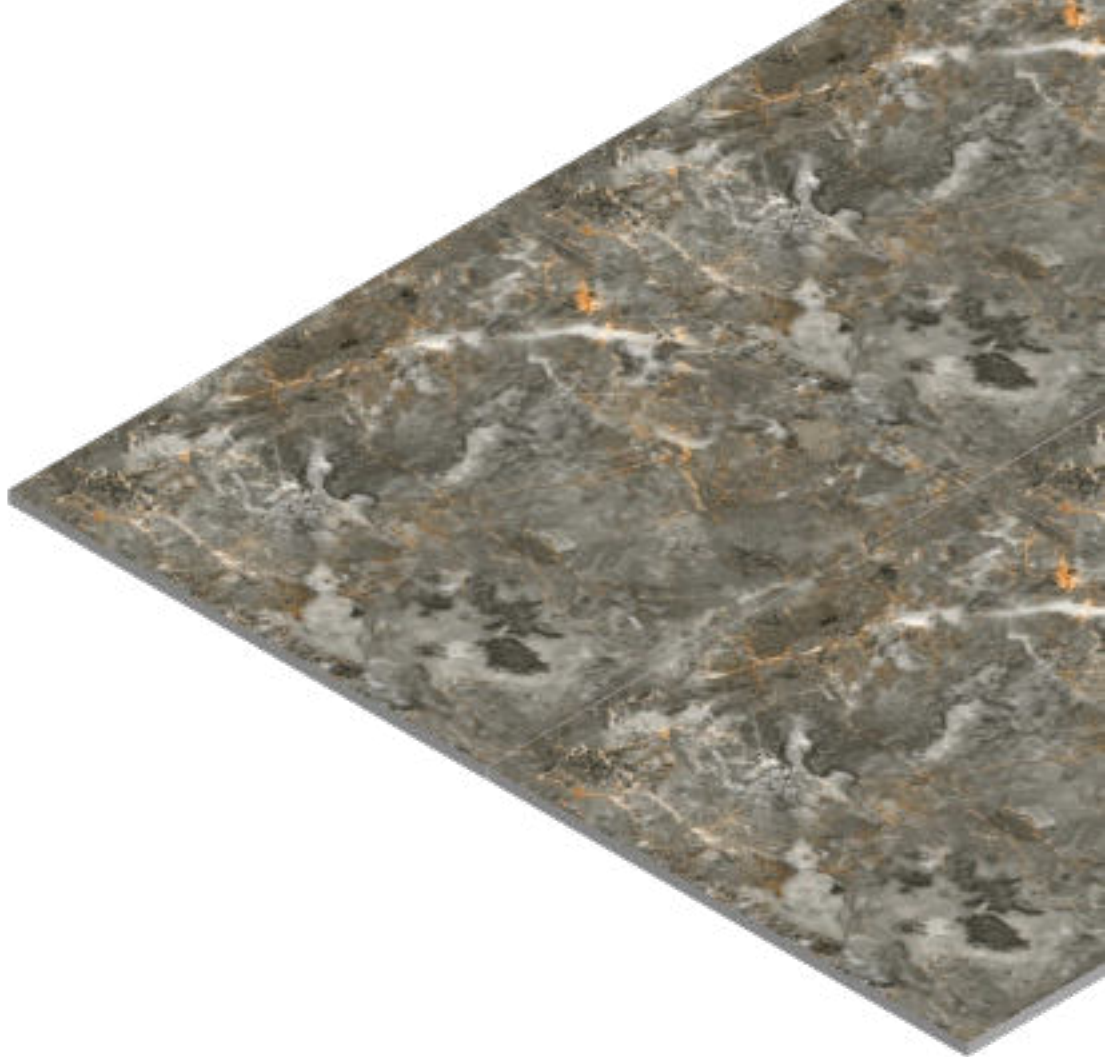

8120

FINISH
Matt

THICKNESS
09 mm

SIZE
600x600 mm

8121

FINISH
Matt

THICKNESS
09 mm

SIZE
600x600 mm