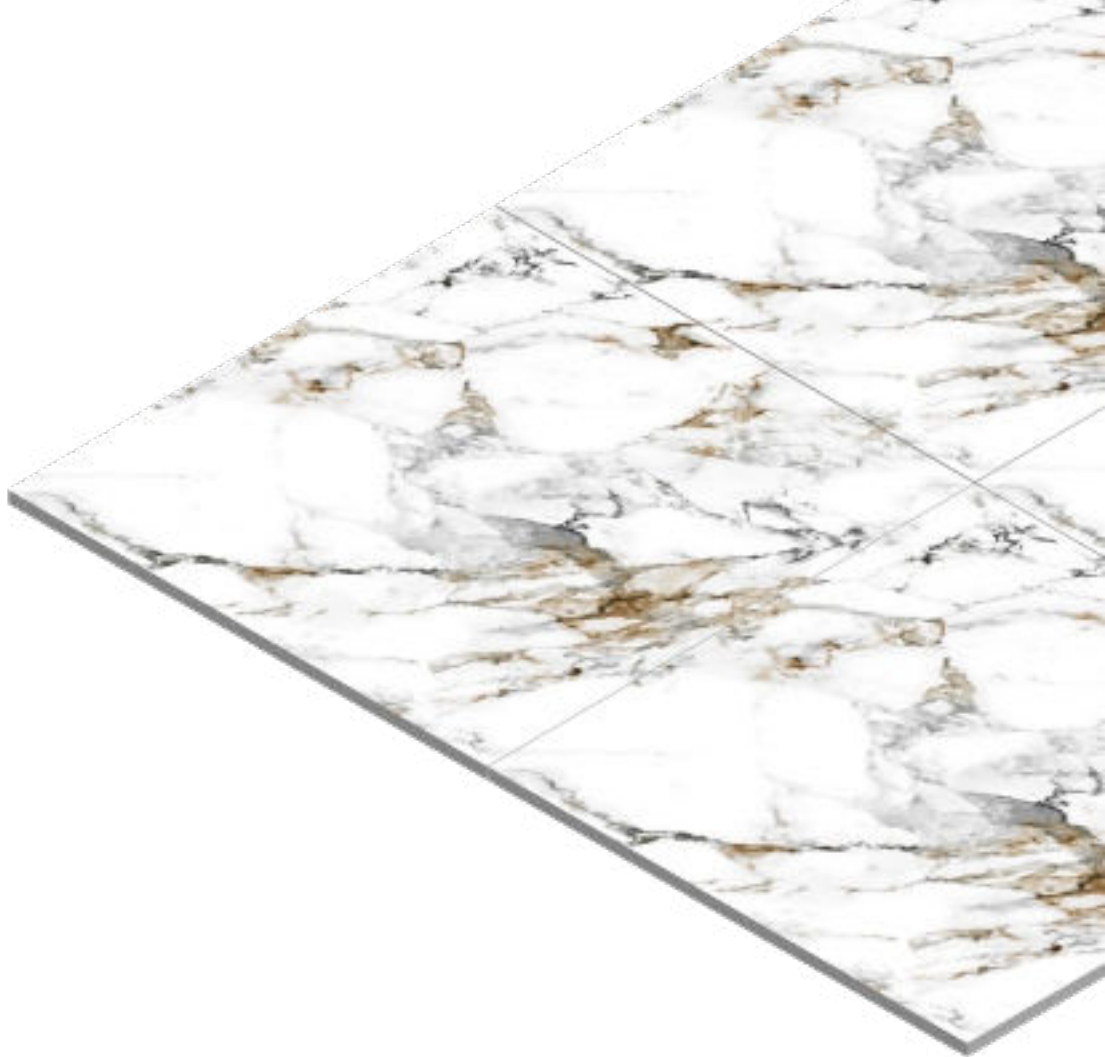

8119

FINISH
Matt

THICKNESS
09 mm

SIZE
600x600 mm