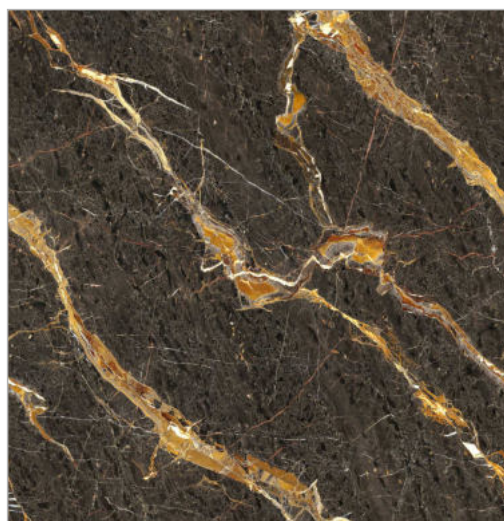

8077

FINISH
Matt

THICKNESS
09 mm

SIZE
600x600 mm

8078

FINISH
Matt

THICKNESS
09 mm

SIZE
600x600 mm