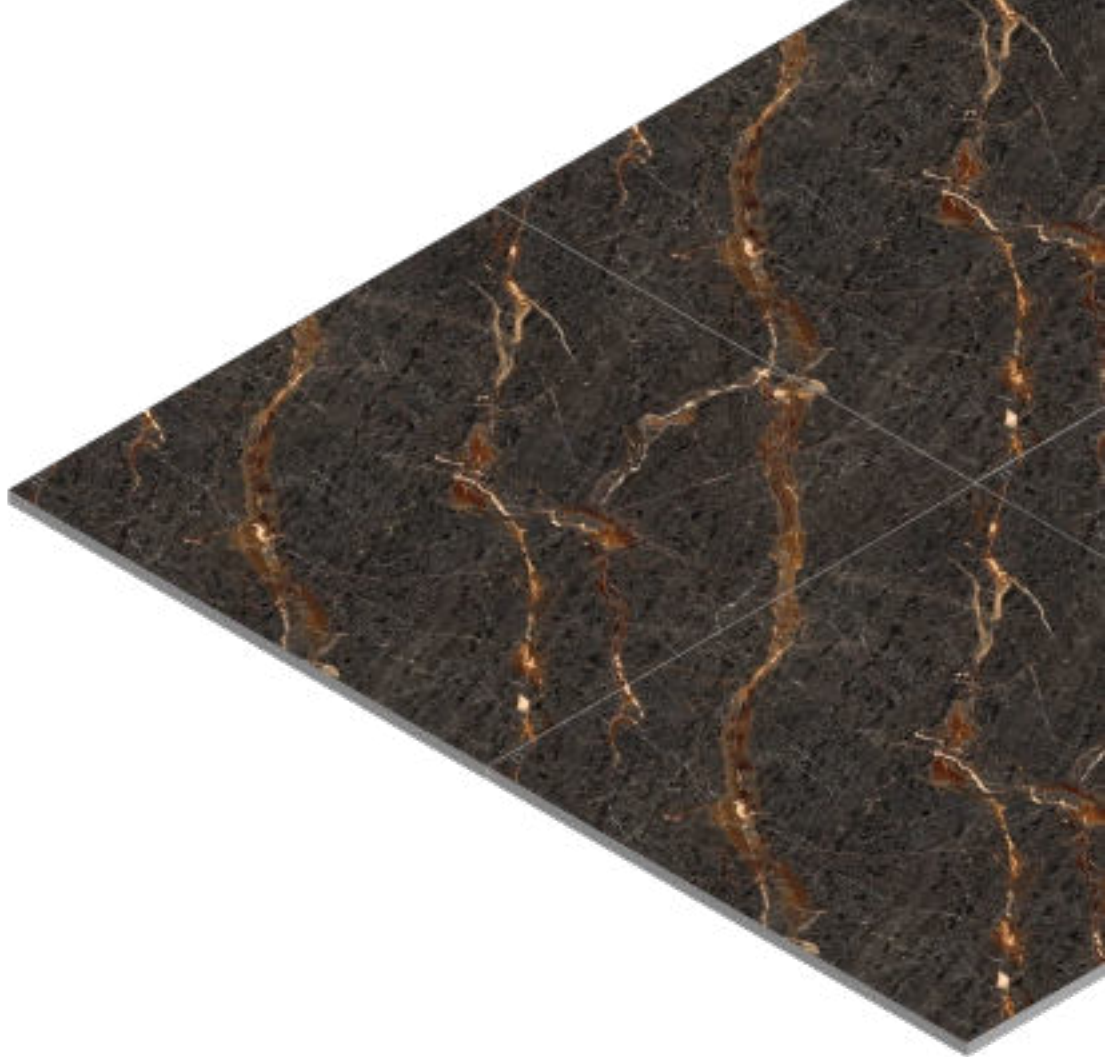

8077

FINISH
Matt

THICKNESS
09 mm

SIZE
600x600 mm

8078

FINISH
Matt

THICKNESS
09 mm

SIZE
600x600 mm