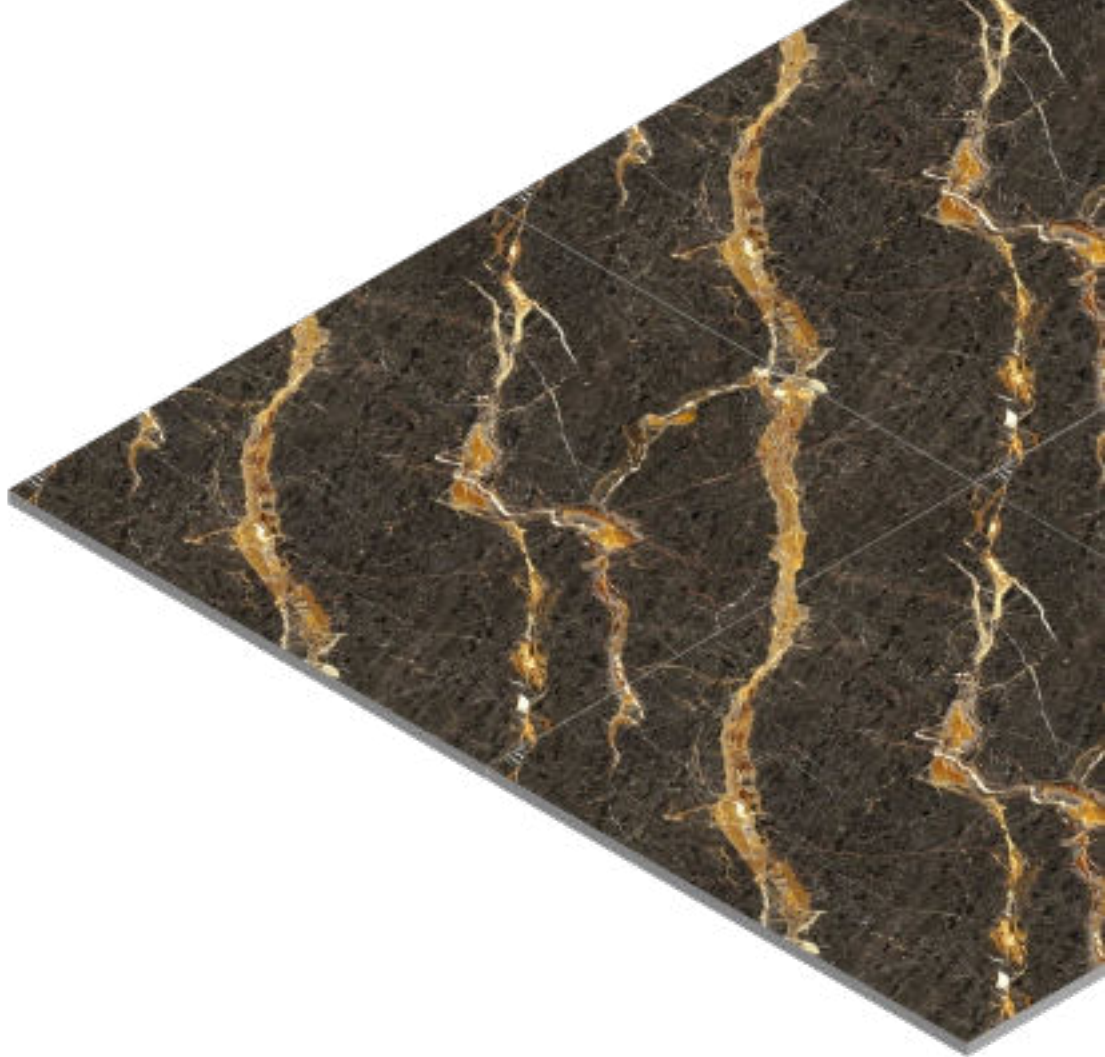

8078

FINISH
Matt

THICKNESS
09 mm

SIZE
600x600 mm