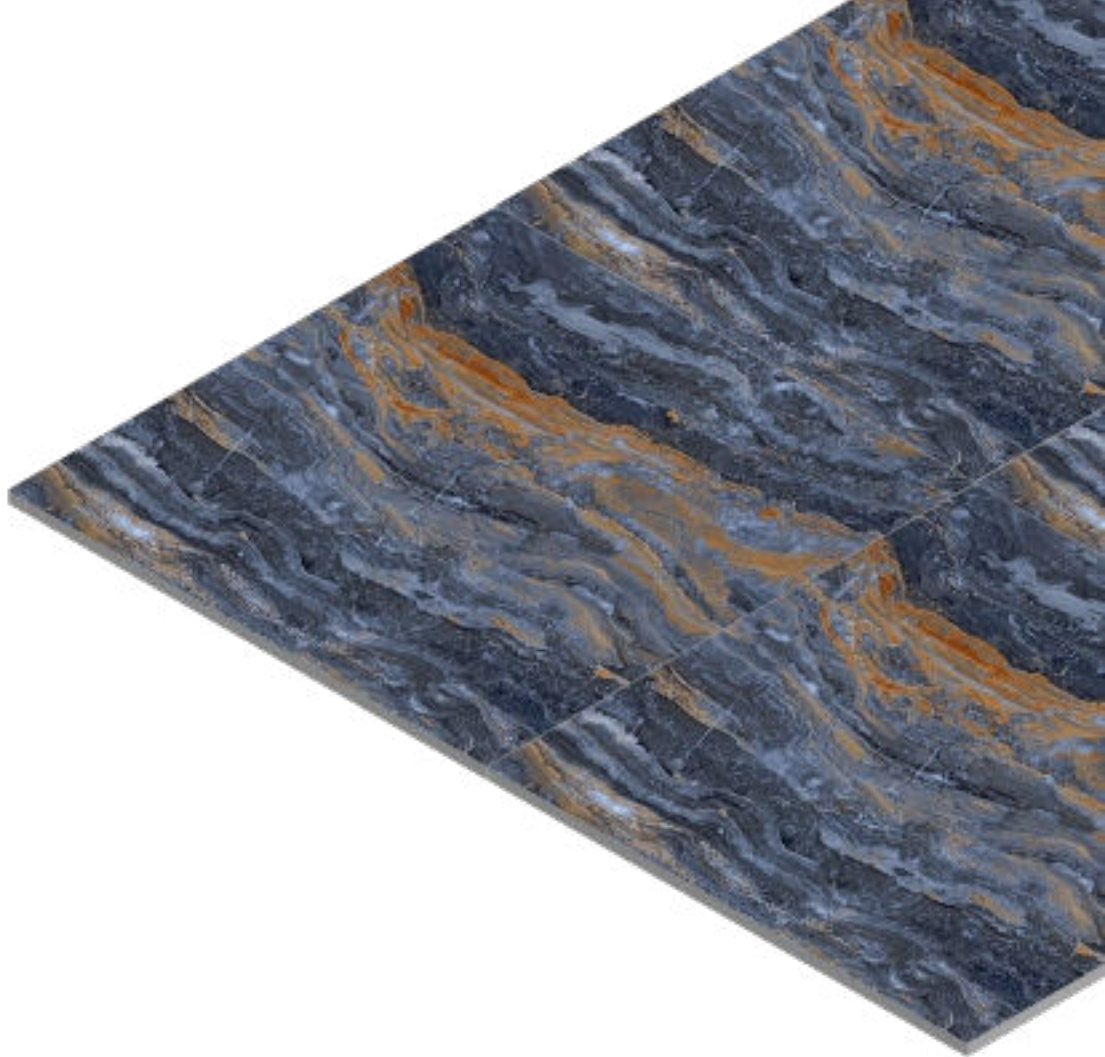

8088

FINISH
Matt

THICKNESS
09 mm

SIZE
600x600 mm