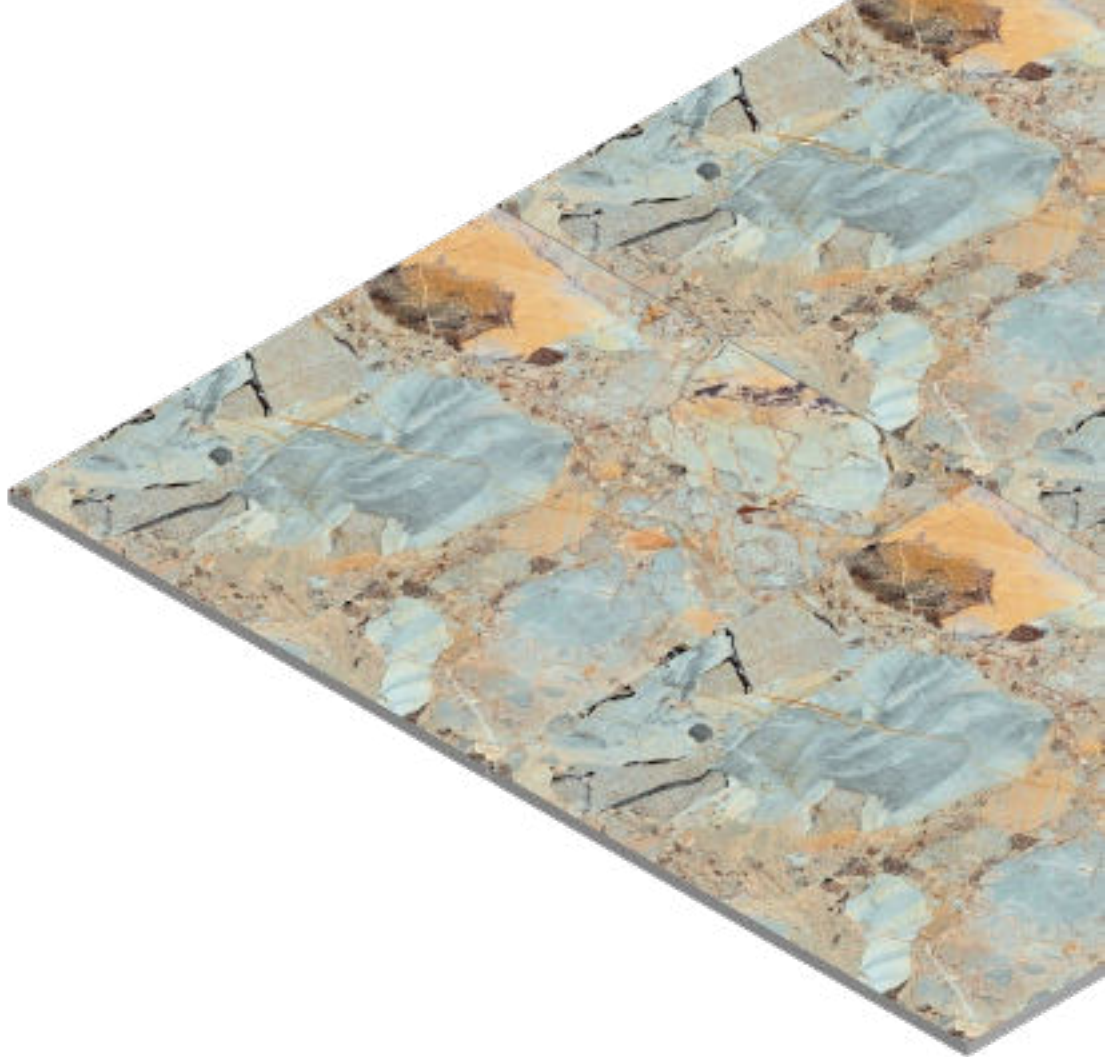

8064

FINISH
Matt

THICKNESS
09 mm

SIZE
600x600 mm