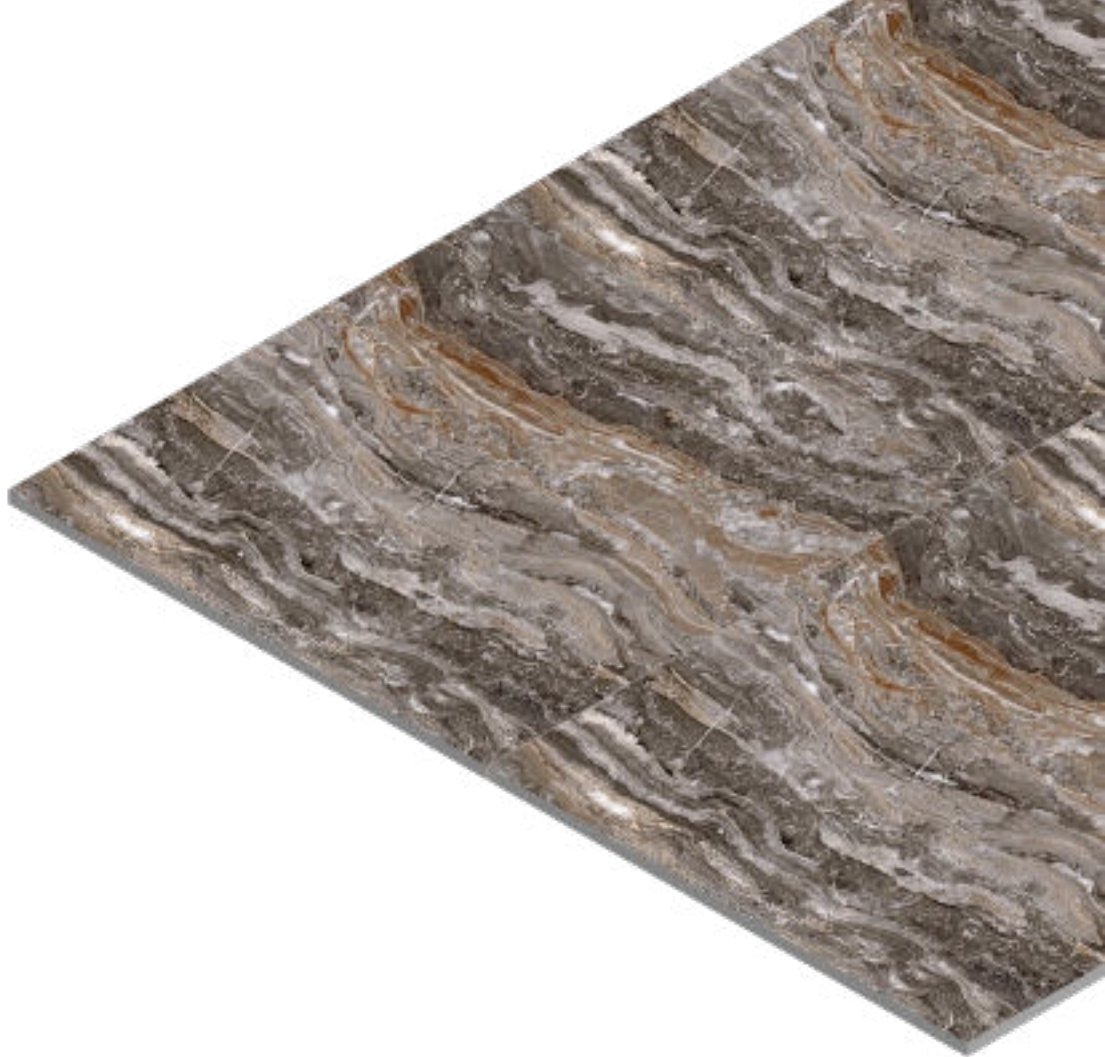

8087

FINISH
Matt

THICKNESS
09 mm

SIZE
600x600 mm

8088

FINISH
Matt

THICKNESS
09 mm

SIZE
600x600 mm