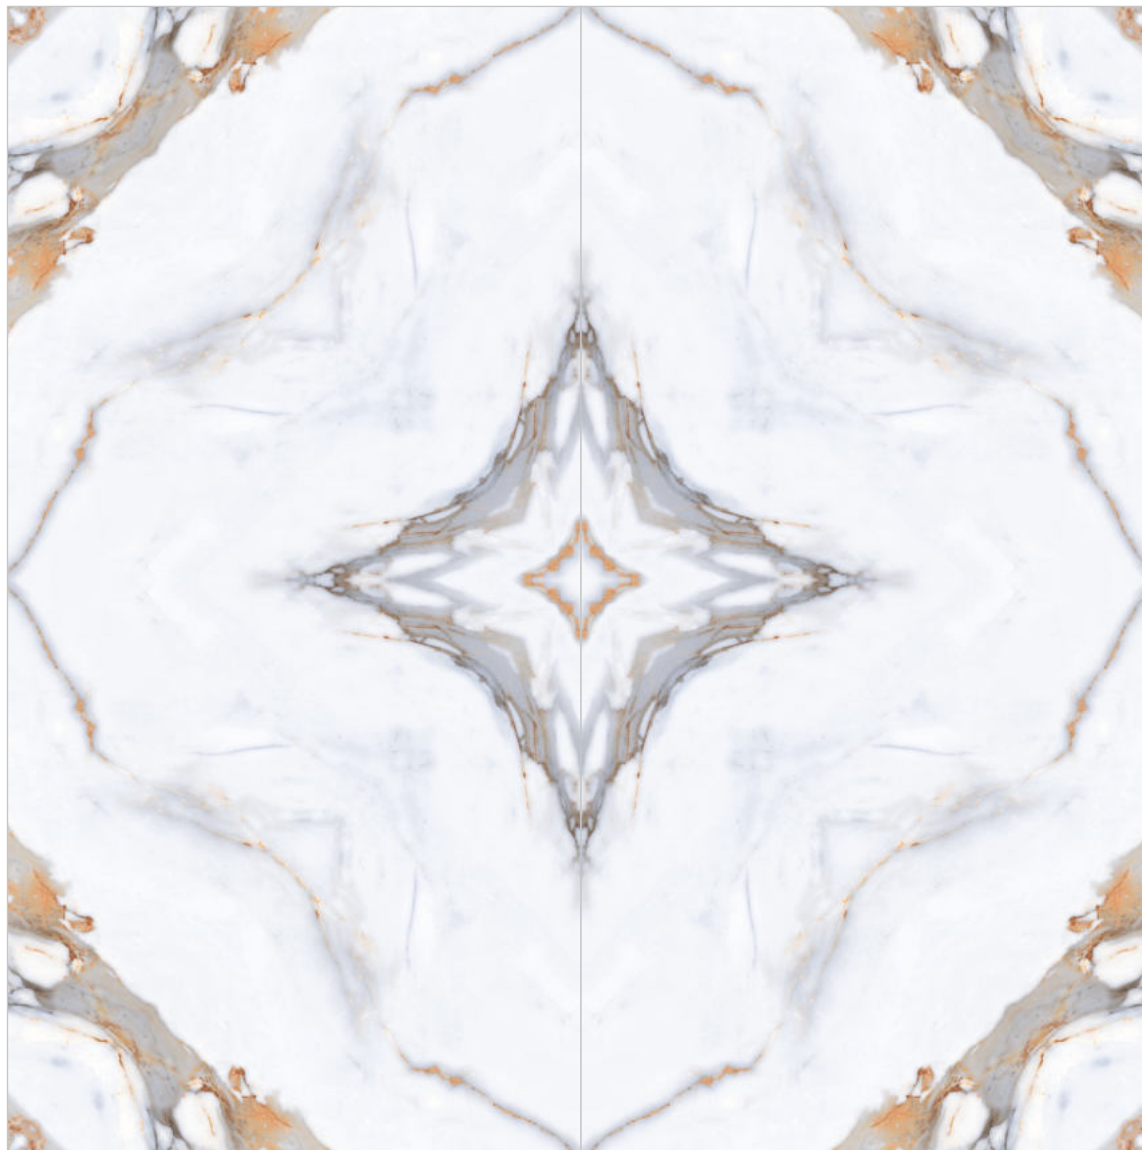

STYLE
Book Match

BONTE NATURAL

FINISH
Glossy

THICKNESS
09mm

AVAILABLE
60X120 cm

STYLE
Book Match

CASUAL BEIGE

FINISH
Glossy