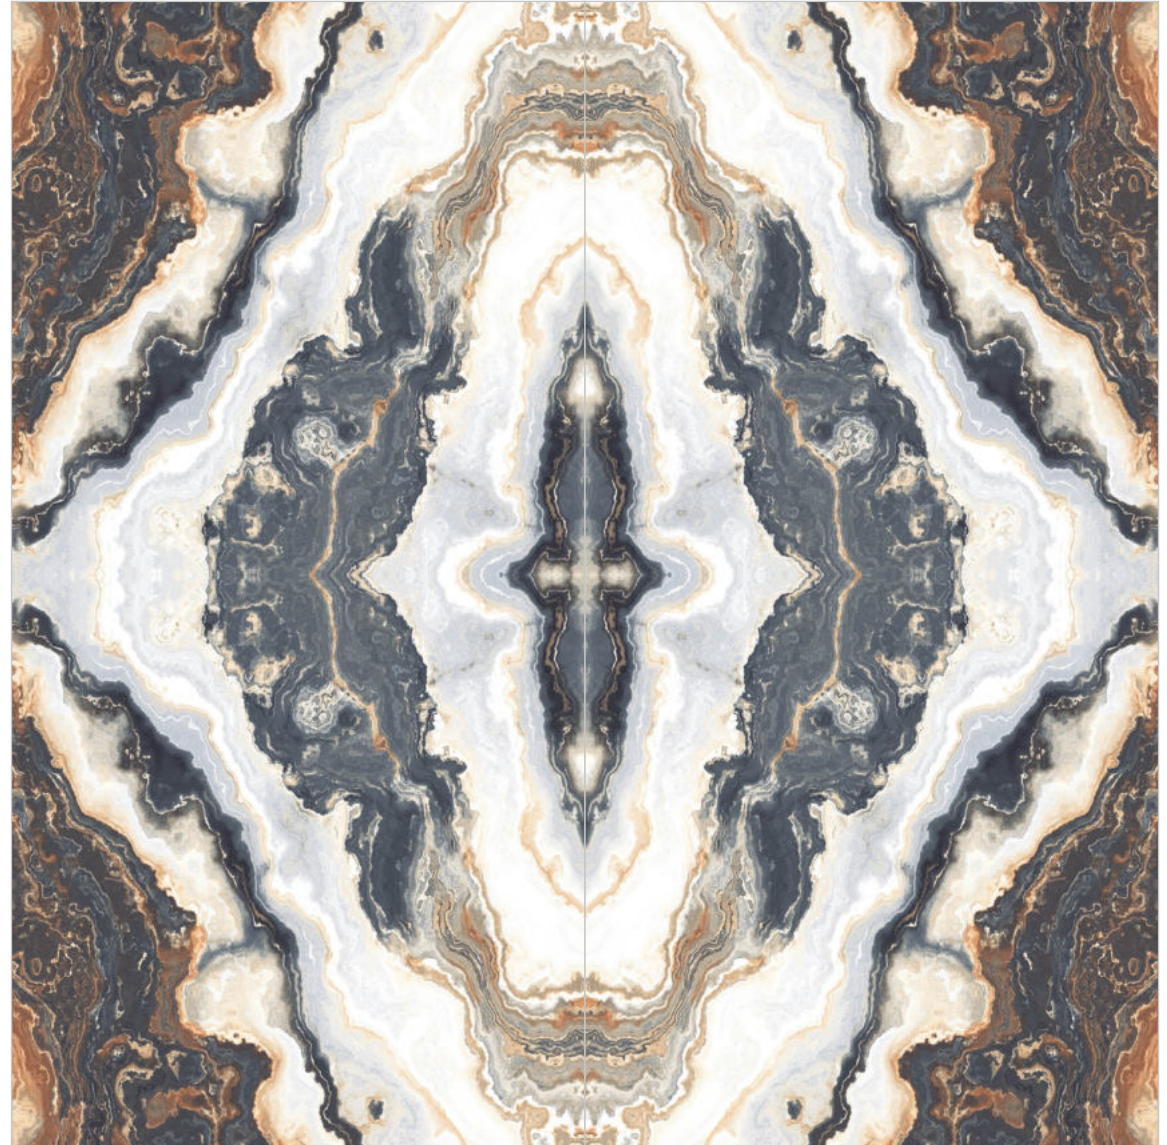

GLIZZ STONE

FINISH
Glossy

THICKNESS
09mm

AVAILABLE
60X120 cm

STYLE
Book Match