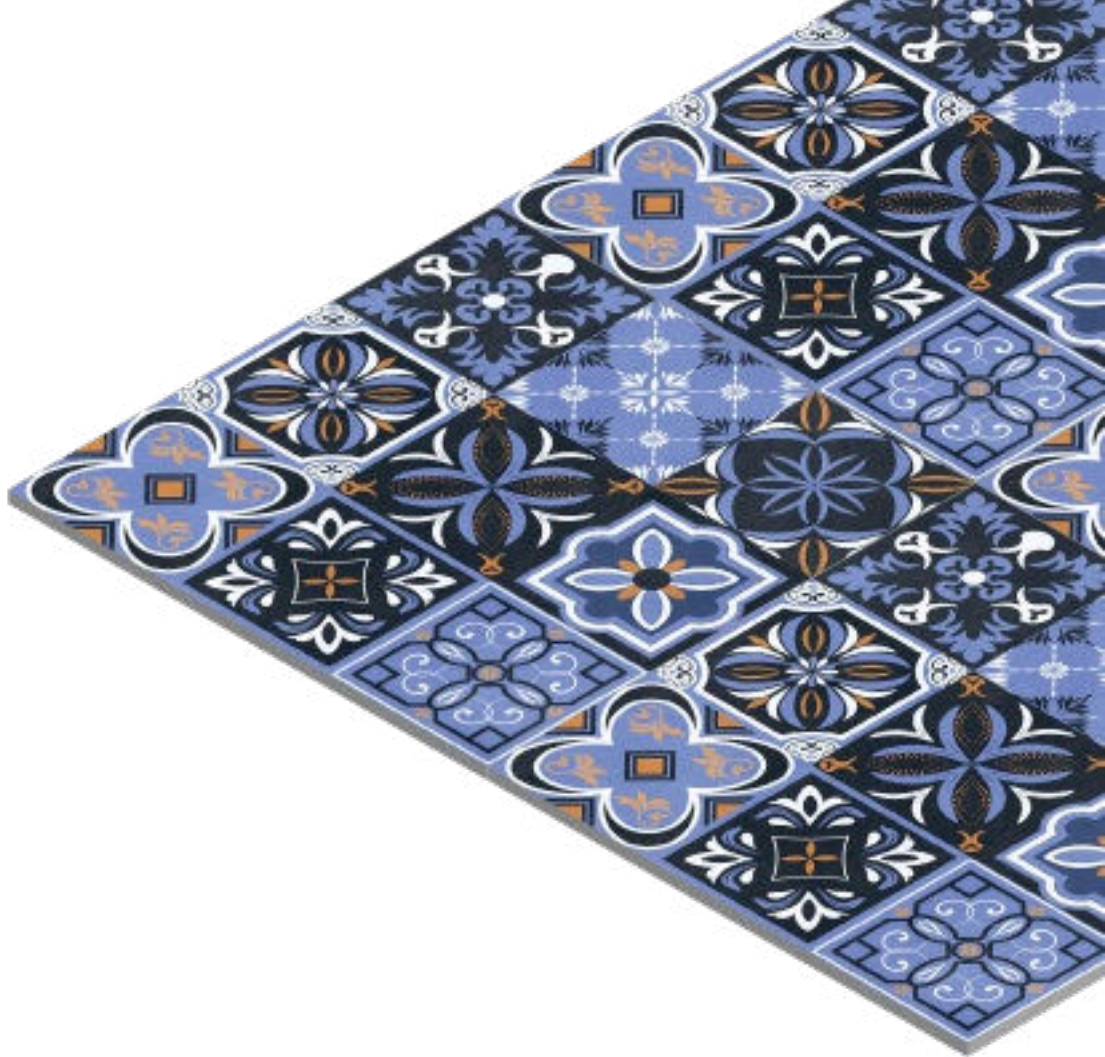

3063

FINISH
Matt

THICKNESS
09 mm

SIZE
600x600 mm

3064

FINISH
Matt

THICKNESS
09 mm

SIZE
600x600 mm