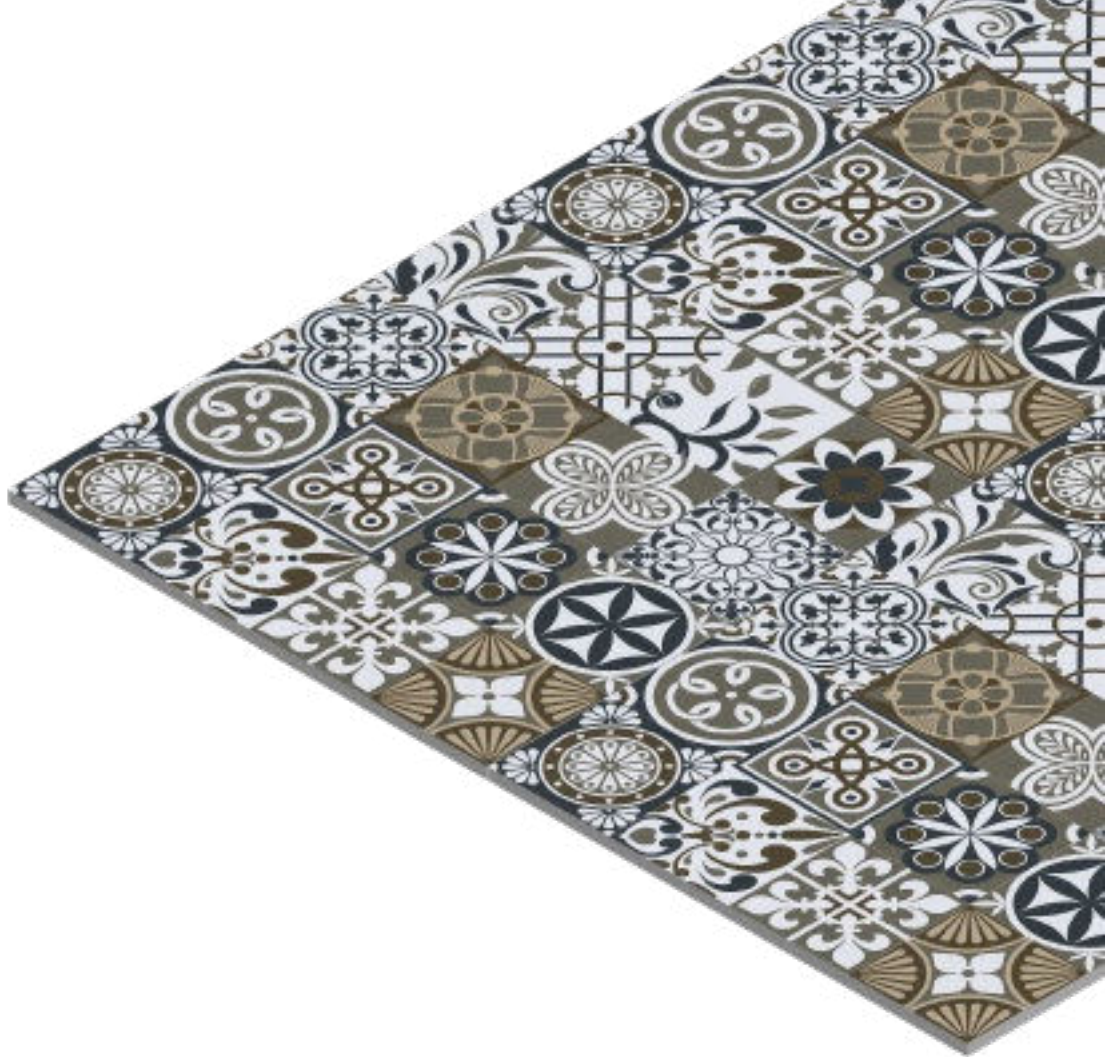

3071

FINISH
Matt

THICKNESS
09 mm

SIZE
600x600 mm

3072

FINISH
Matt

THICKNESS
09 mm

SIZE
600x600 mm