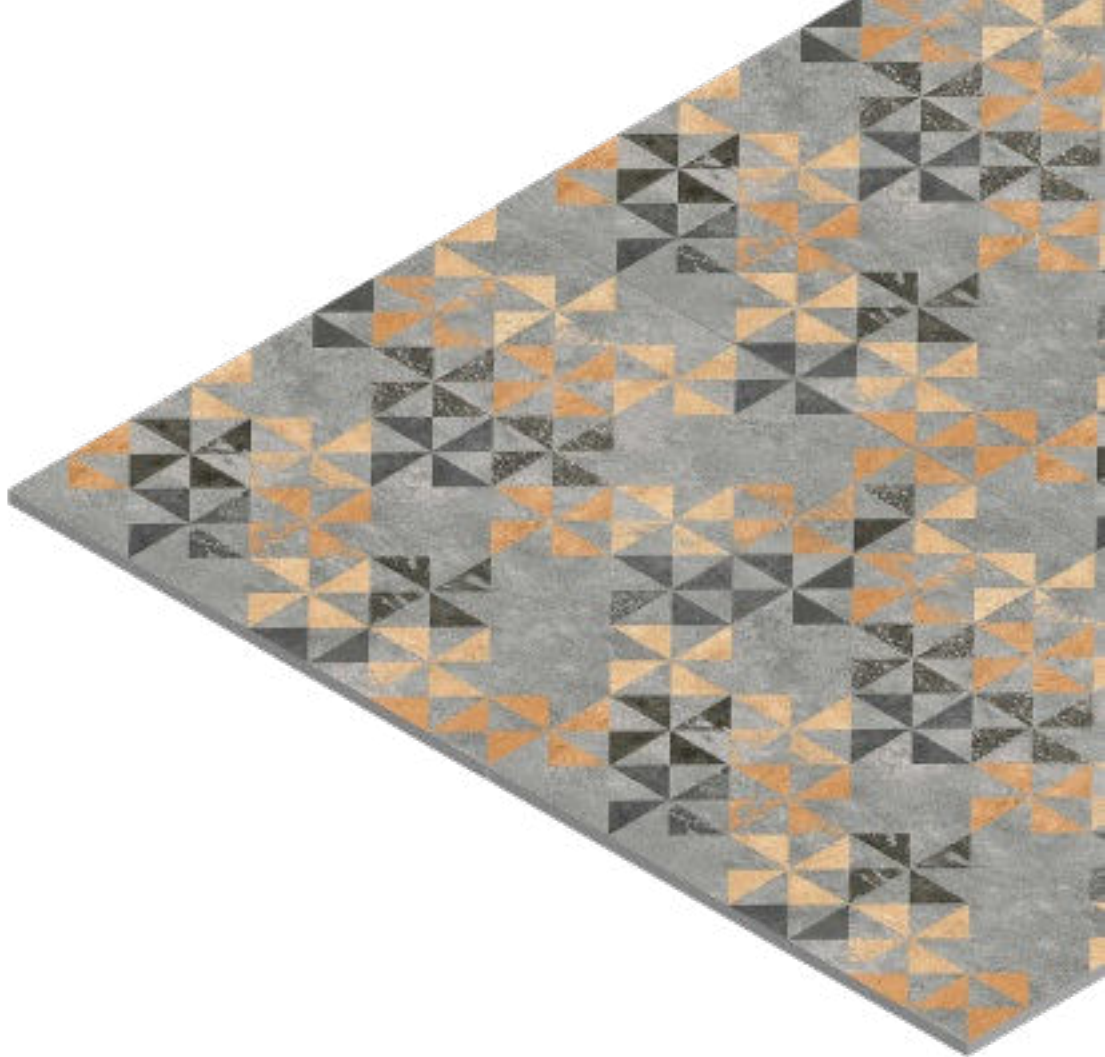

3093

FINISH
Matt

THICKNESS
09 mm

SIZE
600x600 mm

3094

FINISH
Matt

THICKNESS
09 mm

SIZE
600x600 mm