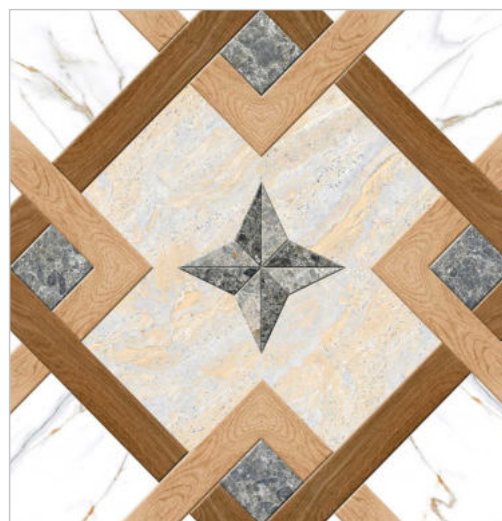

17003

FINISH
Matt

THICKNESS
09 mm

SIZE
600x600 mm