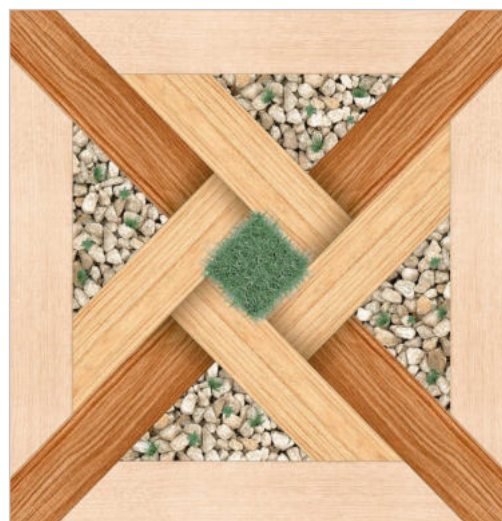

17070

FINISH
Matt

THICKNESS
09 mm

SIZE
600x600 mm