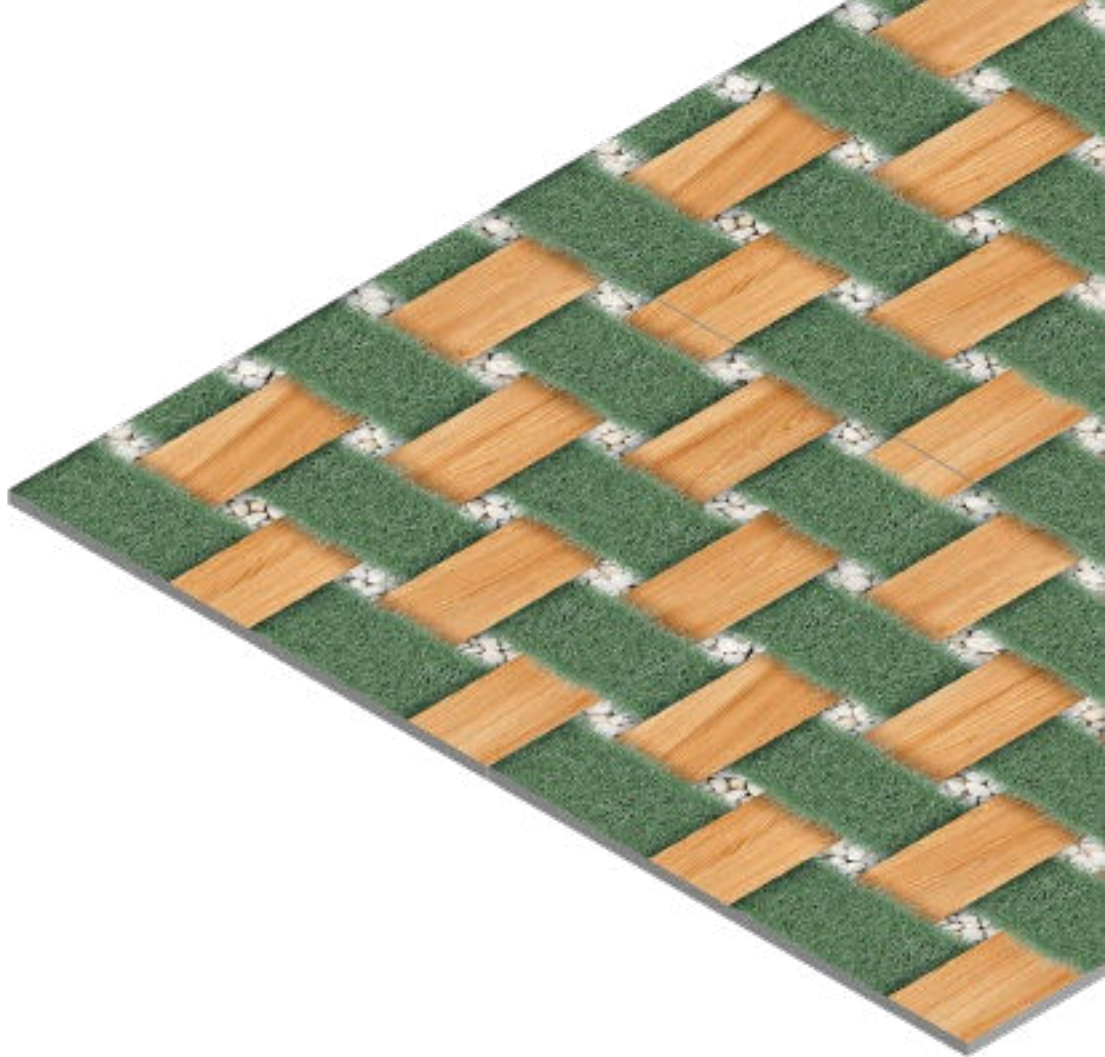

# 17159

FINISH  
Matt

THICKNESS  
09 mm

SIZE  
600x600 mm