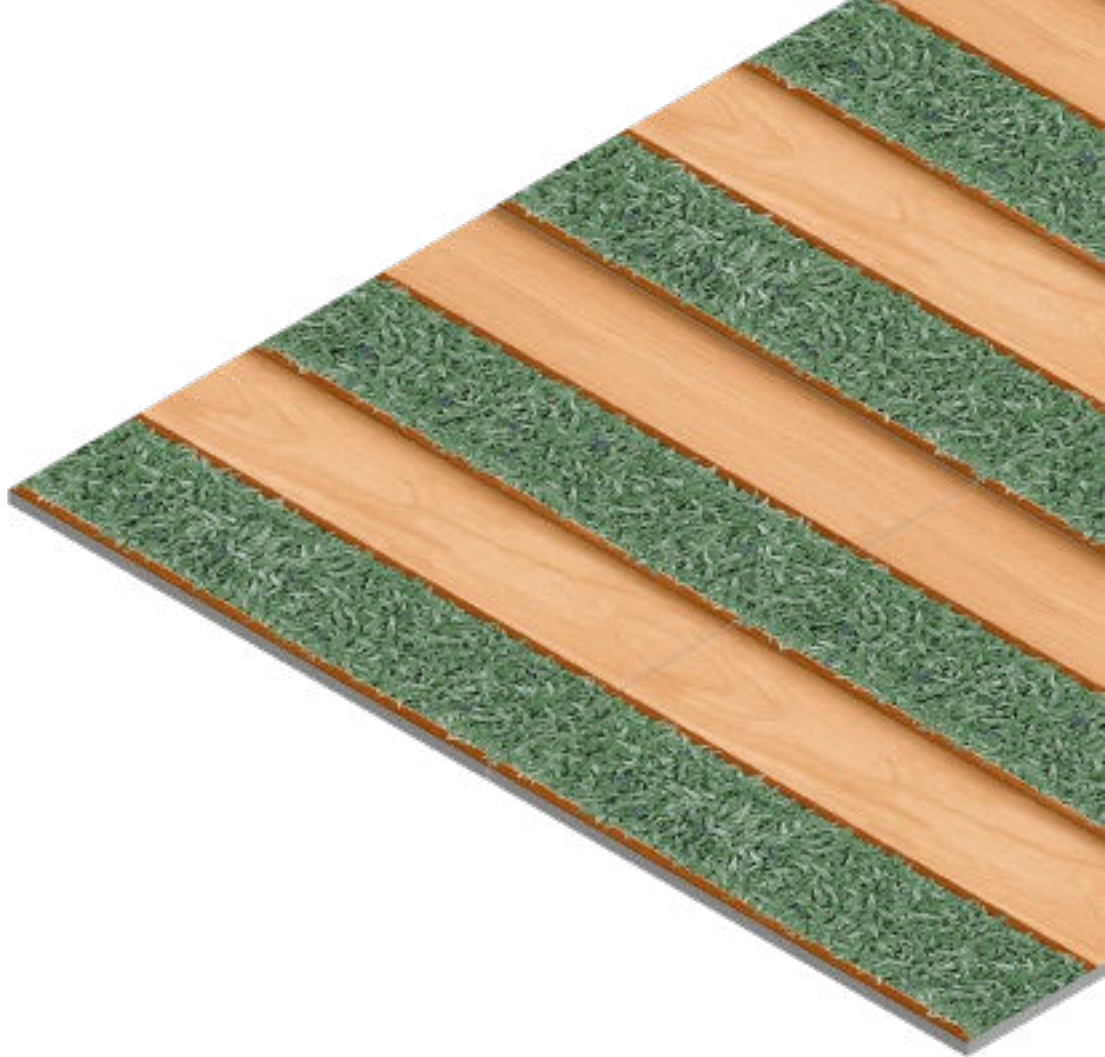

17157

FINISH
Matt

THICKNESS
09 mm

SIZE
600x600 mm