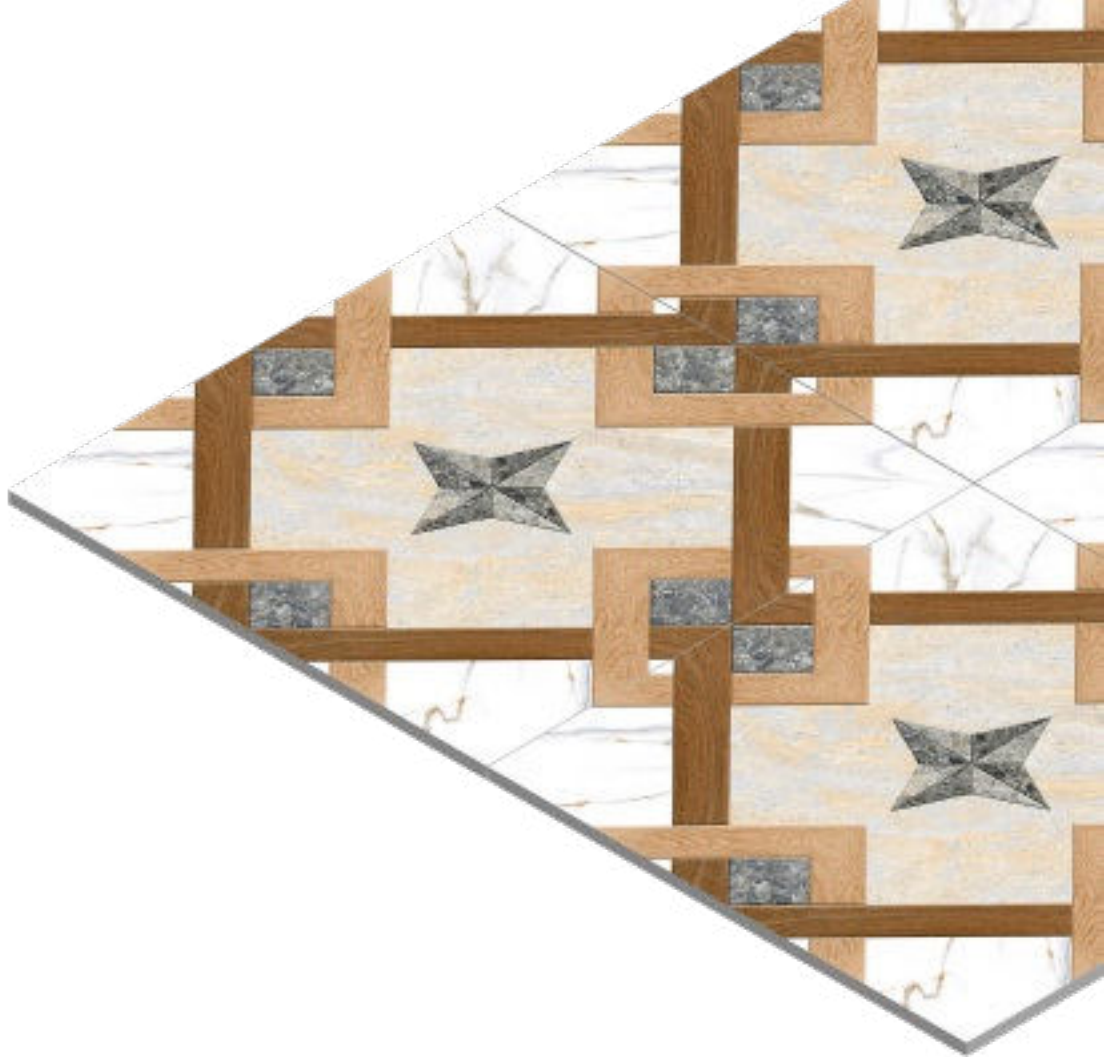

# 17001

FINISH  
Matt

THICKNESS  
09 mm

SIZE  
600x600 mm

**17002**

FINISH  
Matt

THICKNESS  
09 mm

SIZE  
600x600 mm