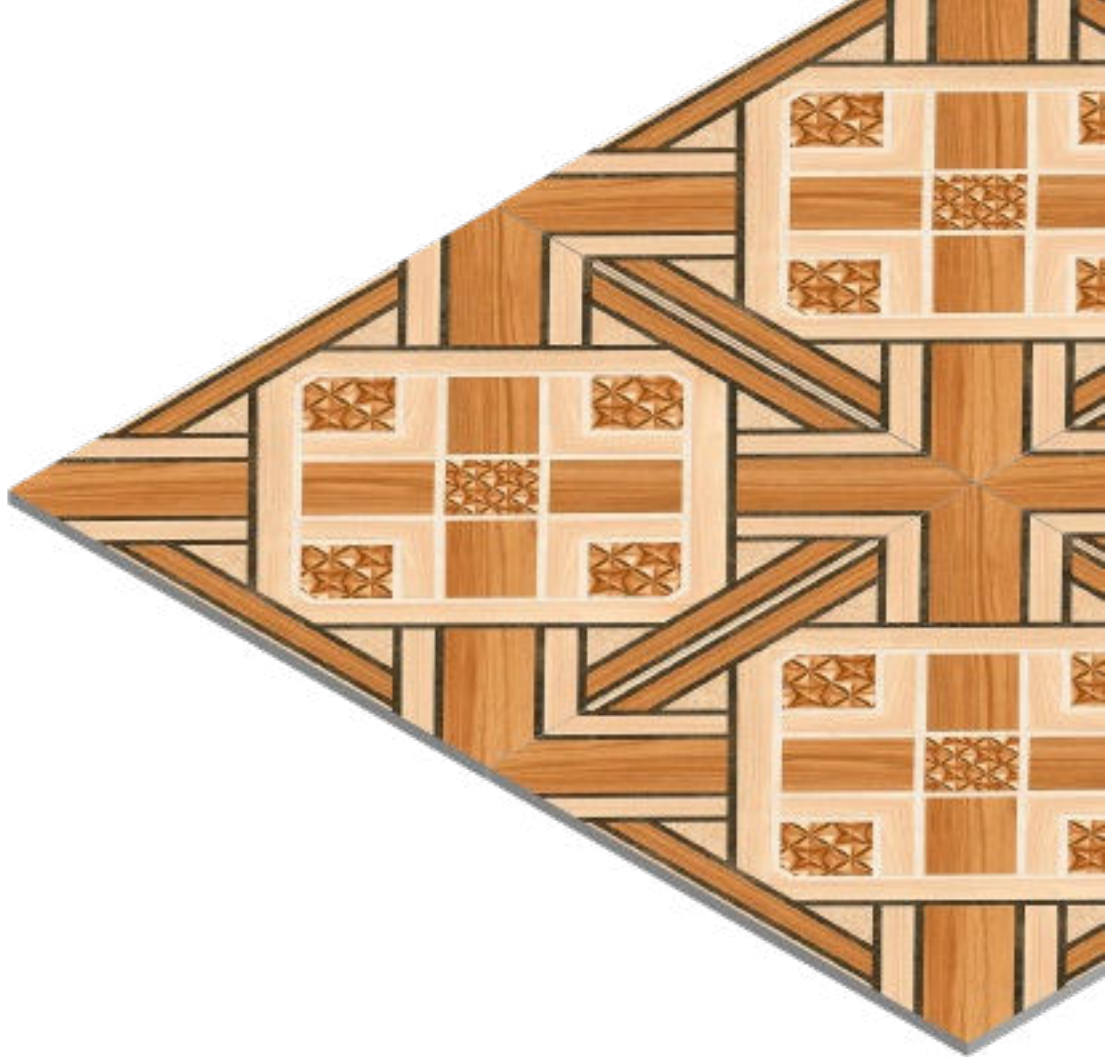

17022

FINISH  
Matt

THICKNESS  
09 mm

SIZE  
600x600 mm