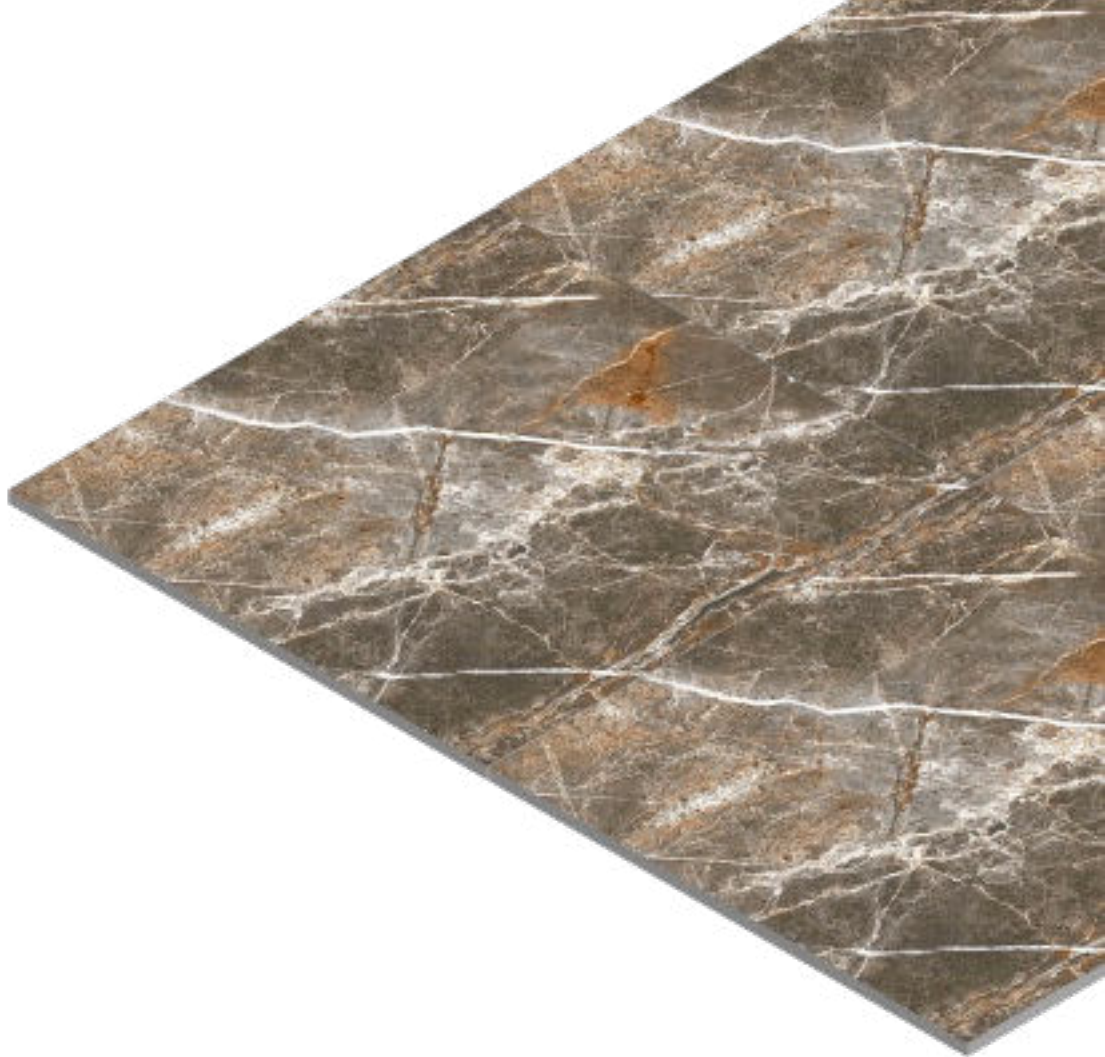

# 17104

FINISH  
Matt

THICKNESS  
09 mm

SIZE  
600x600 mm

17105

FINISH  
Matt

THICKNESS  
09 mm

SIZE  
600x600 mm