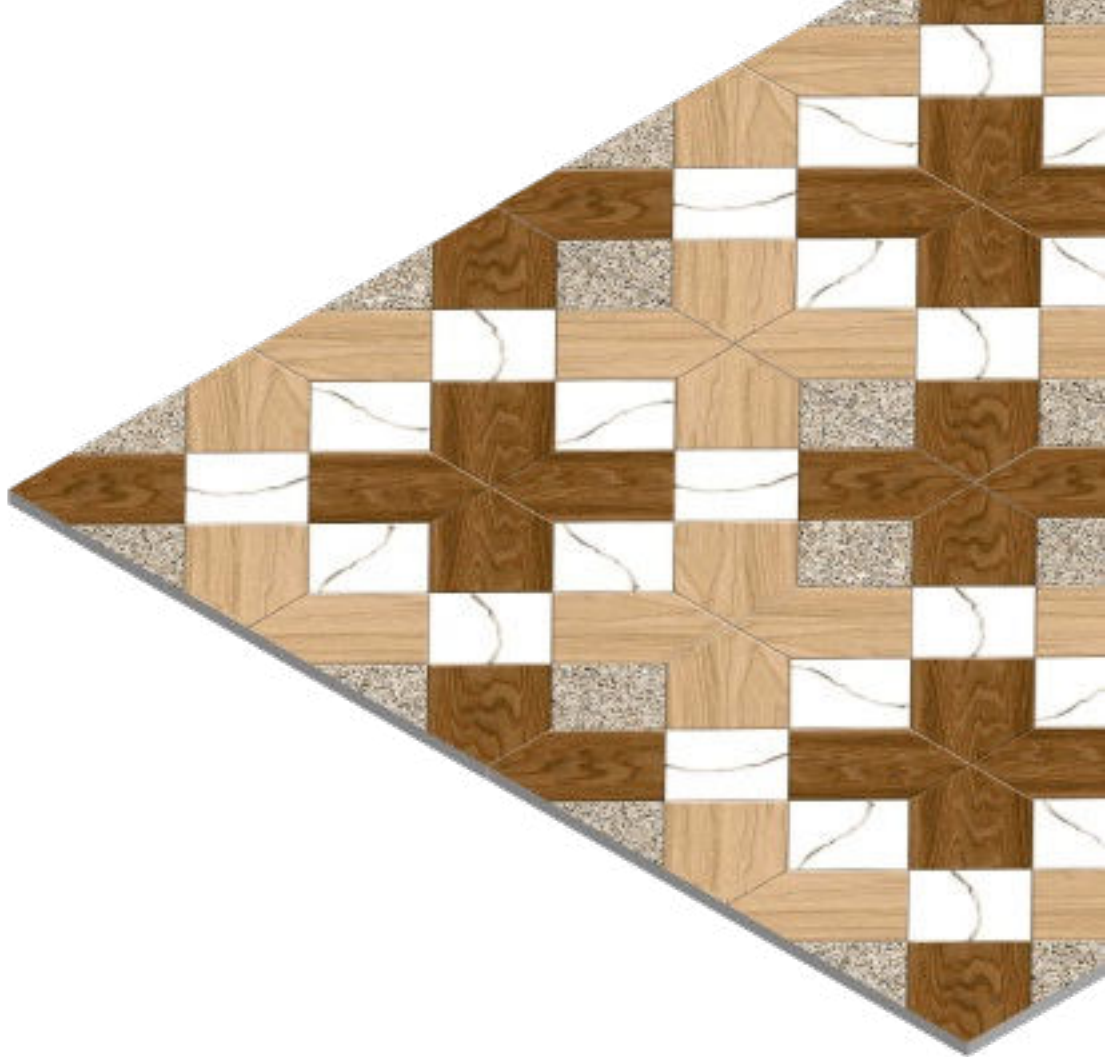

17126

FINISH  
Matt

THICKNESS  
09 mm

SIZE  
600x600 mm

**17127**

FINISH  
Matt

THICKNESS  
09 mm

SIZE  
600x600 mm