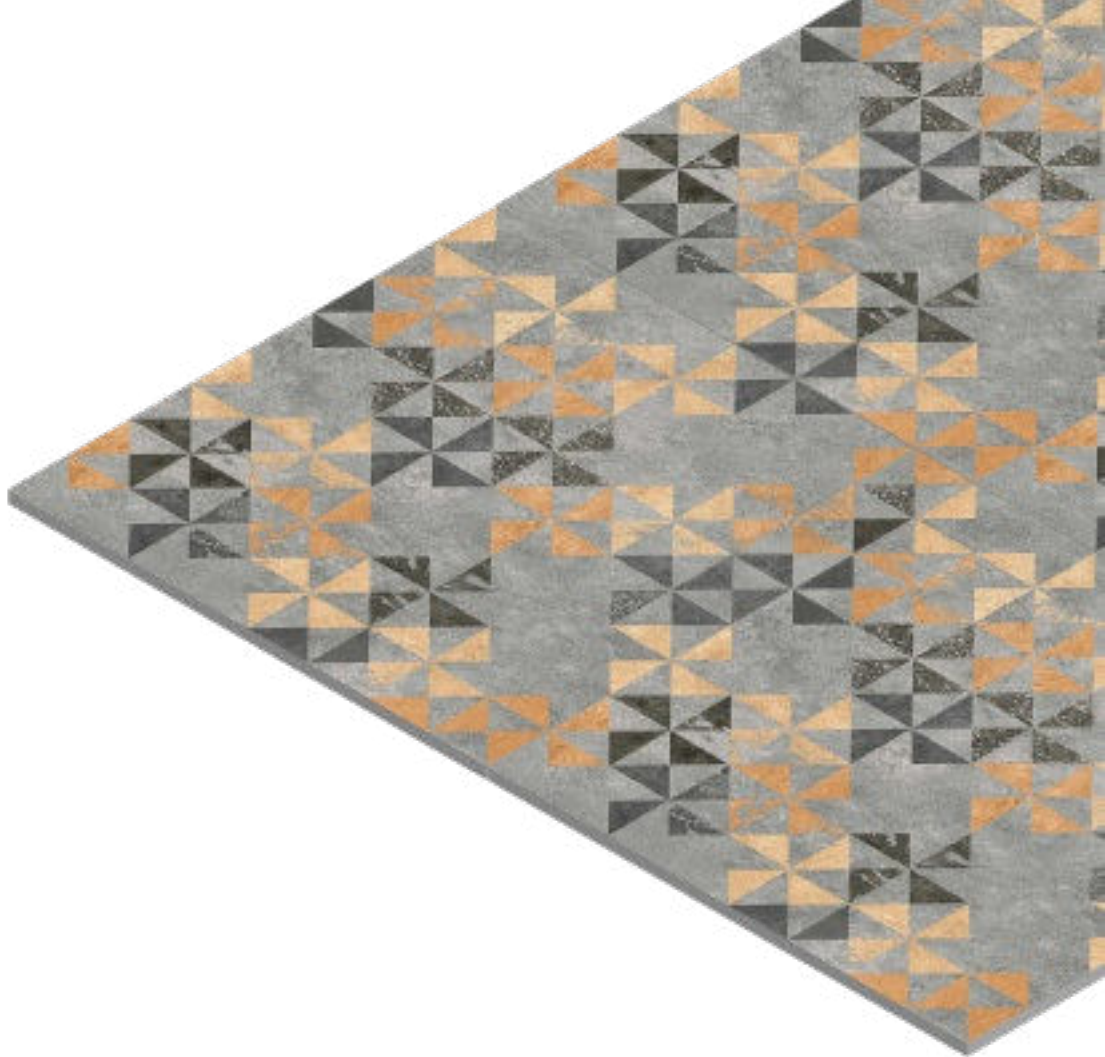

17011

FINISH
Matt

THICKNESS
09 mm

SIZE
600x600 mm