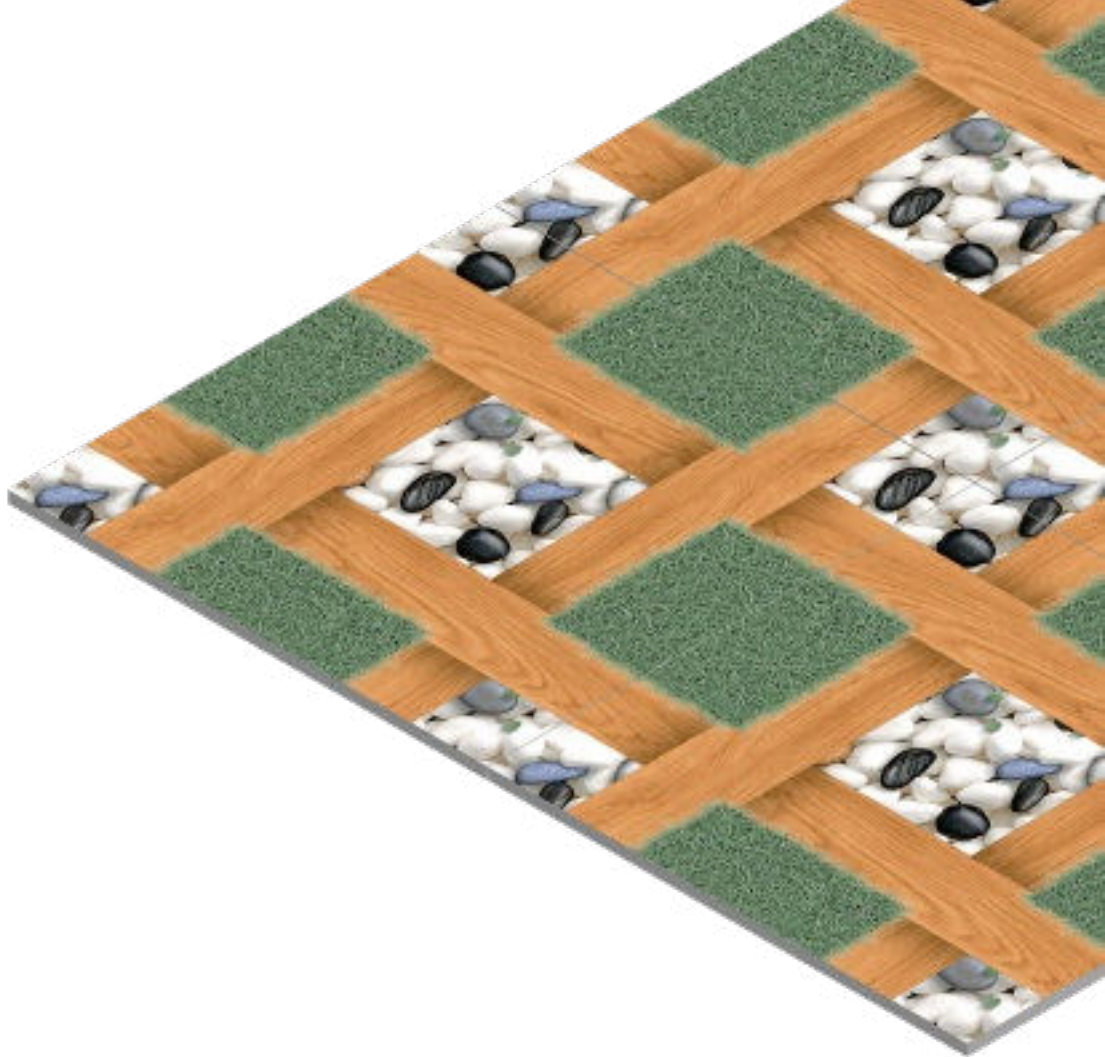

17156

FINISH  
Matt

THICKNESS  
09 mm

SIZE  
600x600 mm

17157

FINISH  
Matt

THICKNESS  
09 mm

SIZE  
600x600 mm