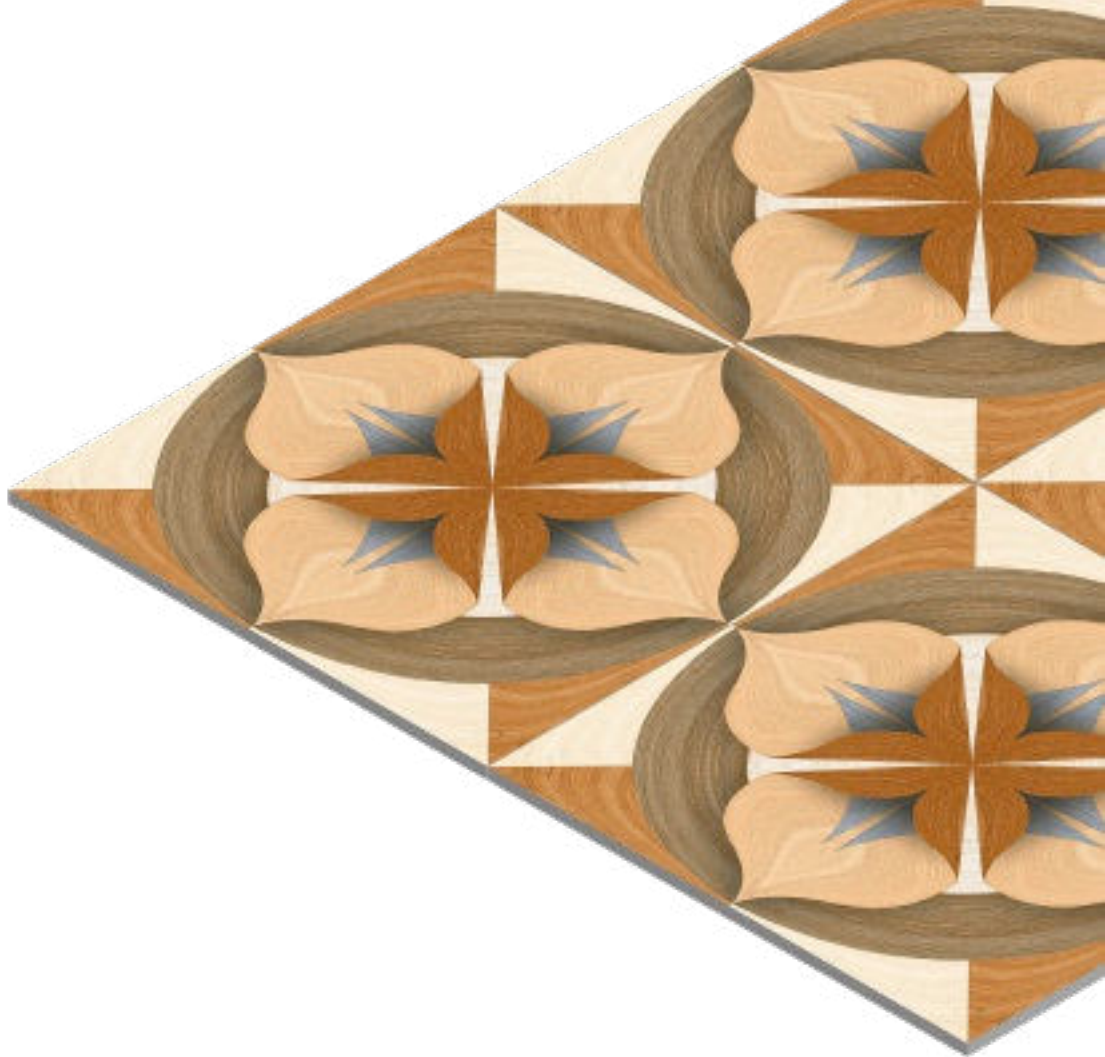

# 17016

FINISH  
Matt

THICKNESS  
09 mm

SIZE  
600x600 mm

**17017**

FINISH  
Matt

THICKNESS  
09 mm

SIZE  
600x600 mm