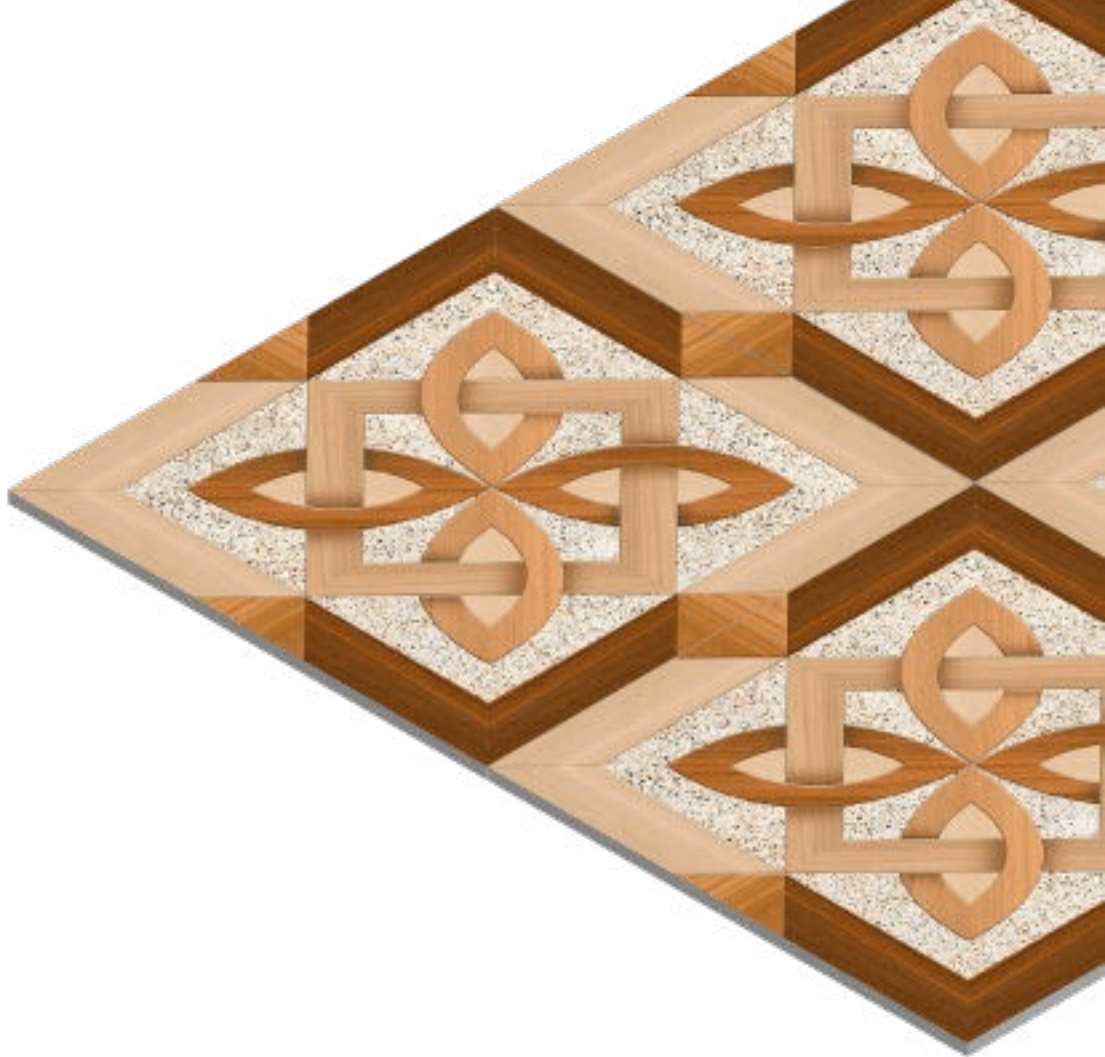

17129

FINISH
Matt

THICKNESS
09 mm

SIZE
600x600 mm