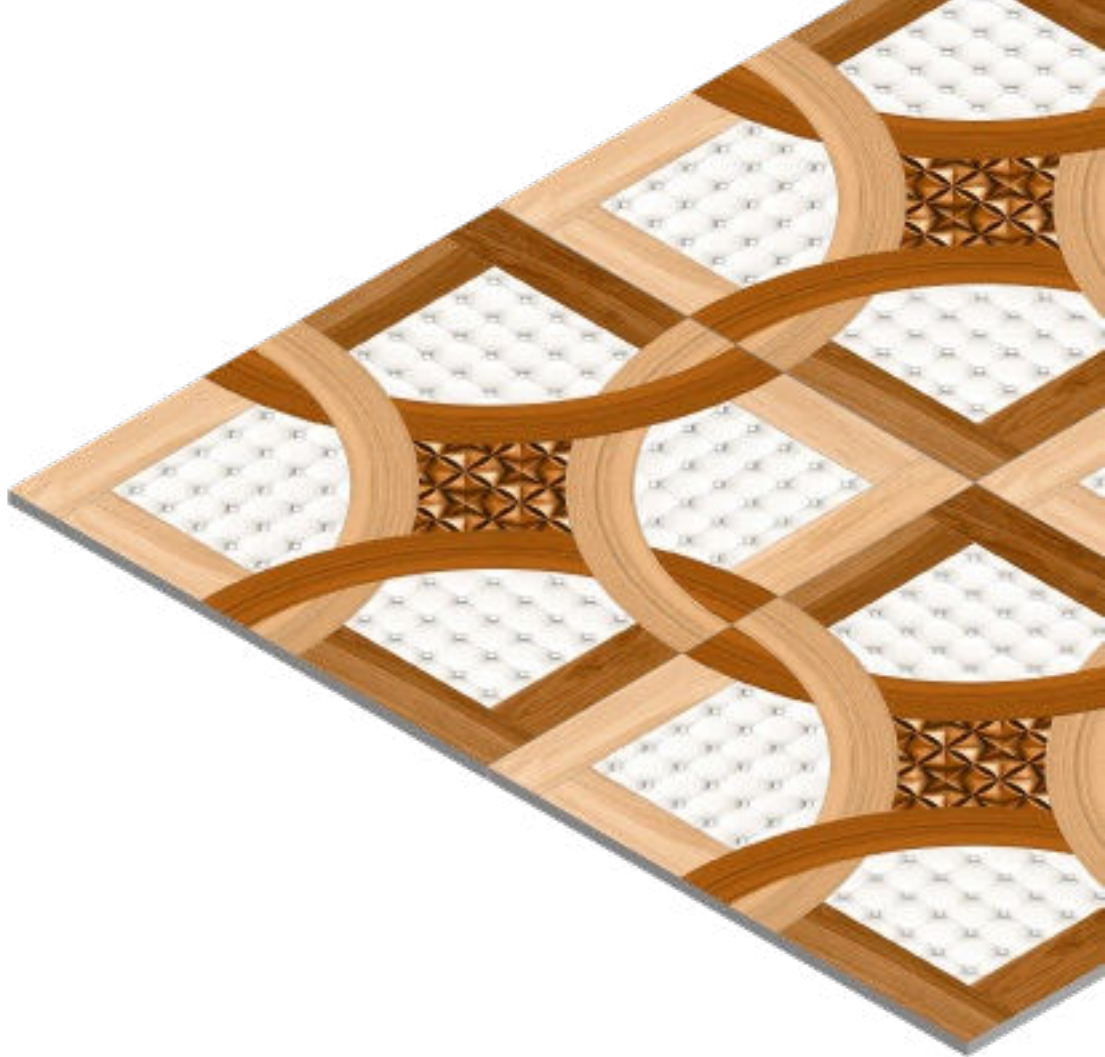

17019

FINISH
Matt

THICKNESS
09 mm

SIZE
600x600 mm