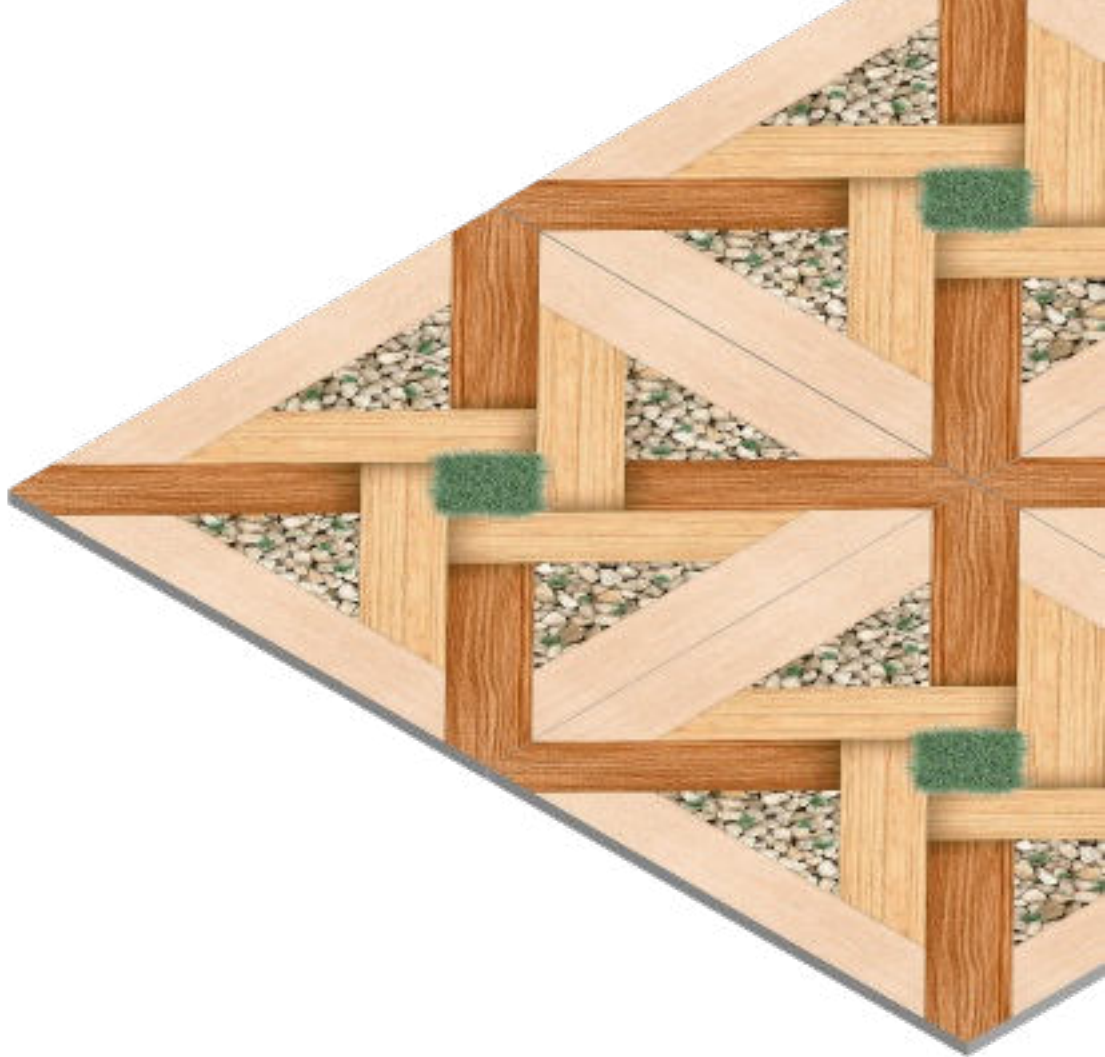

# 17068

FINISH  
Matt

THICKNESS  
09 mm

SIZE  
600x600 mm

**17069**

FINISH  
Matt

THICKNESS  
09 mm

SIZE  
600x600 mm