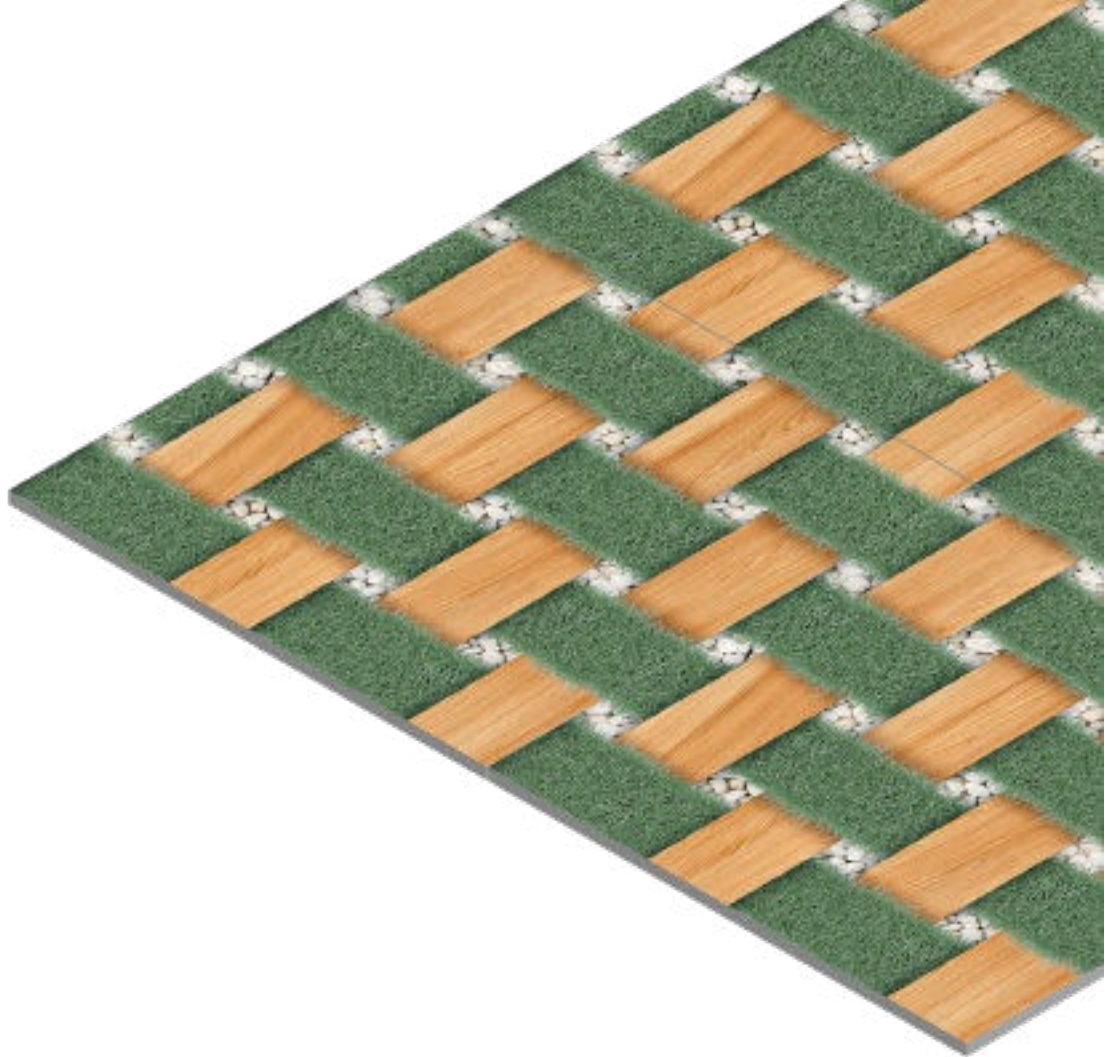

13007

FINISH
Matt

THICKNESS
09 mm

SIZE
600x600 mm

13008

FINISH
Matt

THICKNESS
09 mm

SIZE
600x600 mm