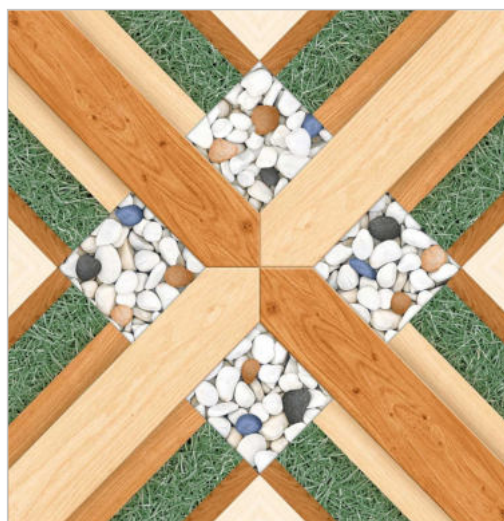

13011

FINISH
Matt

THICKNESS
09 mm

SIZE
600x600 mm

13012

FINISH
Matt

THICKNESS
09 mm

SIZE
600x600 mm