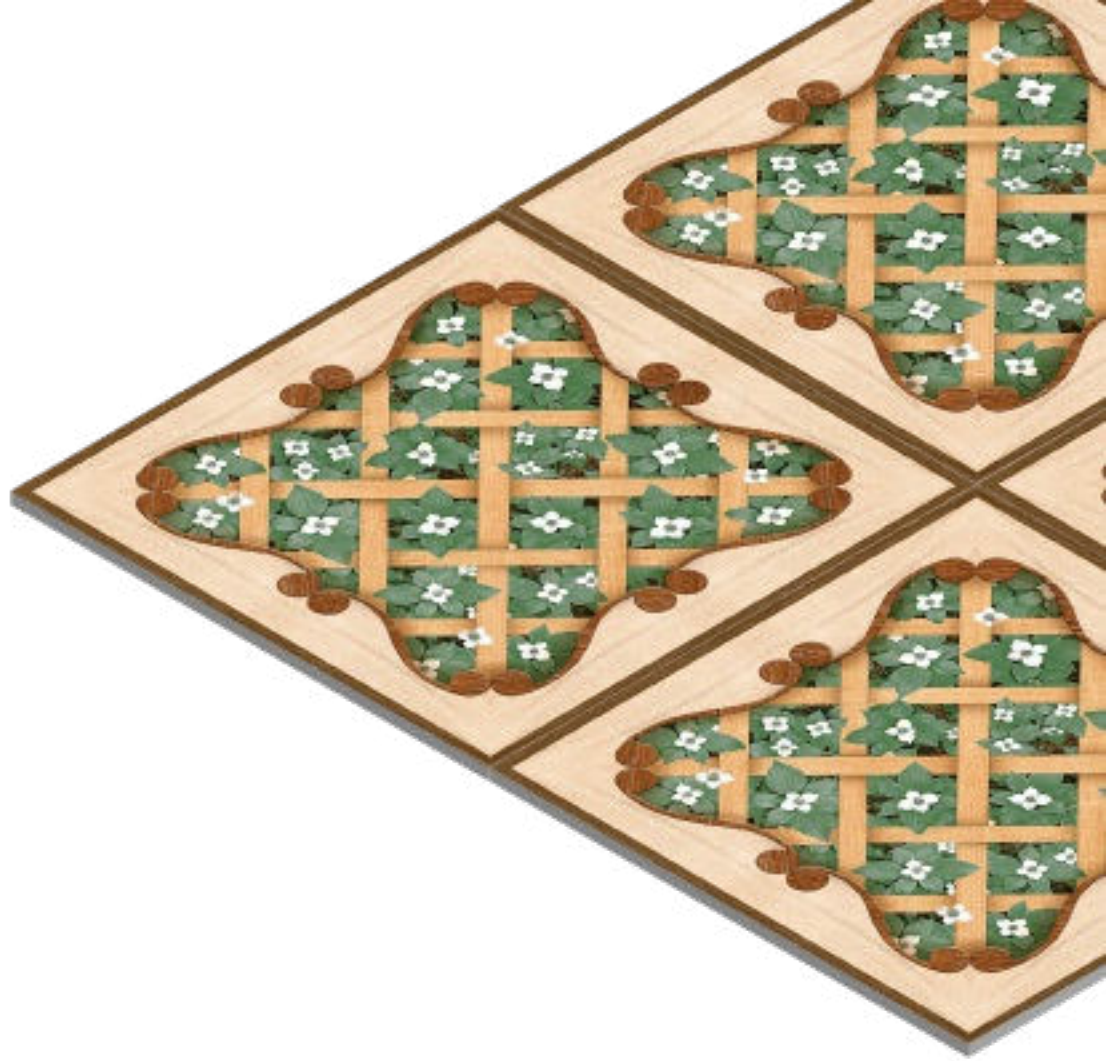

13001

FINISH
Matt

THICKNESS
09 mm

SIZE
600x600 mm

13002

FINISH
Matt

THICKNESS
09 mm

SIZE
600x600 mm