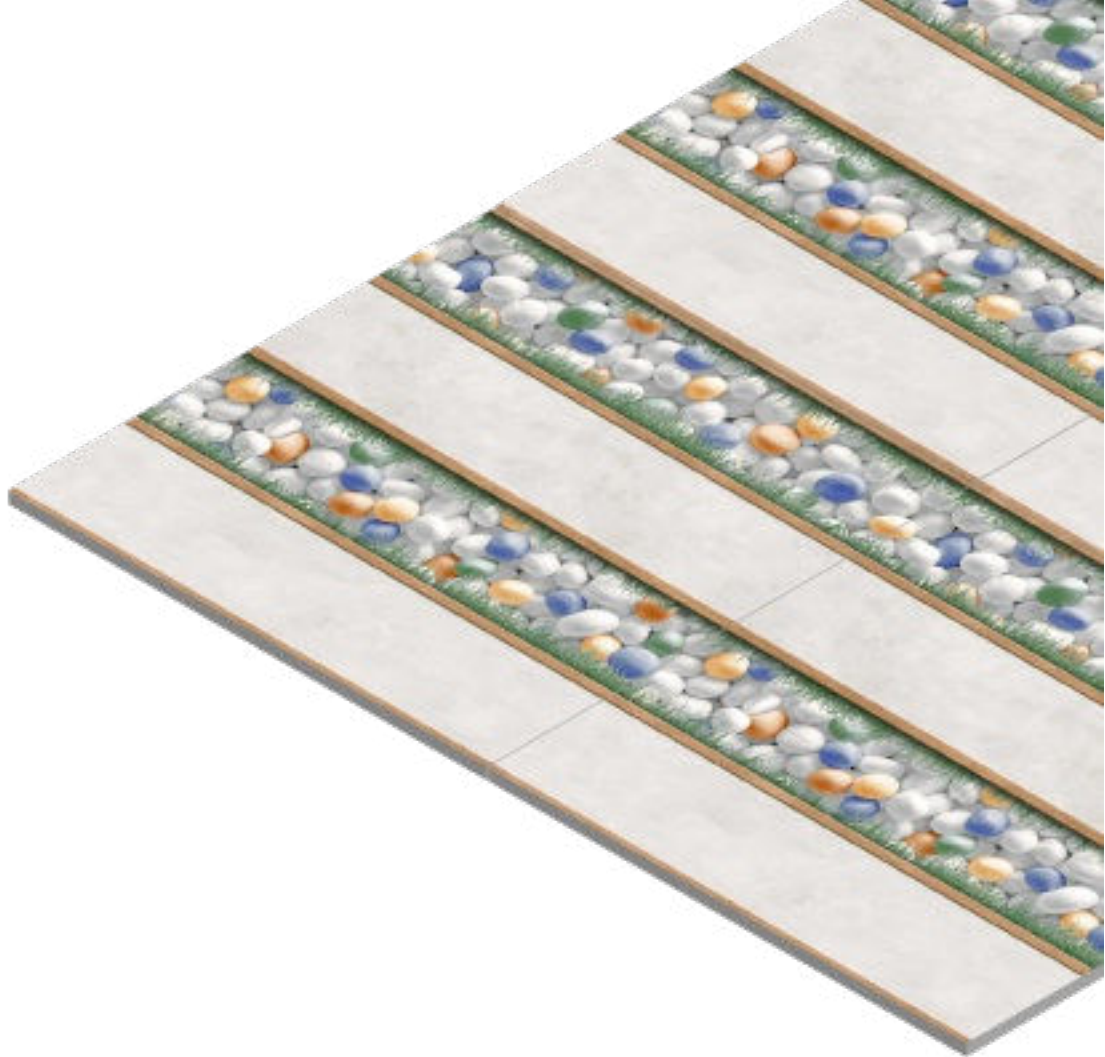

13010

FINISH
Matt

THICKNESS
09 mm

SIZE
600x600 mm