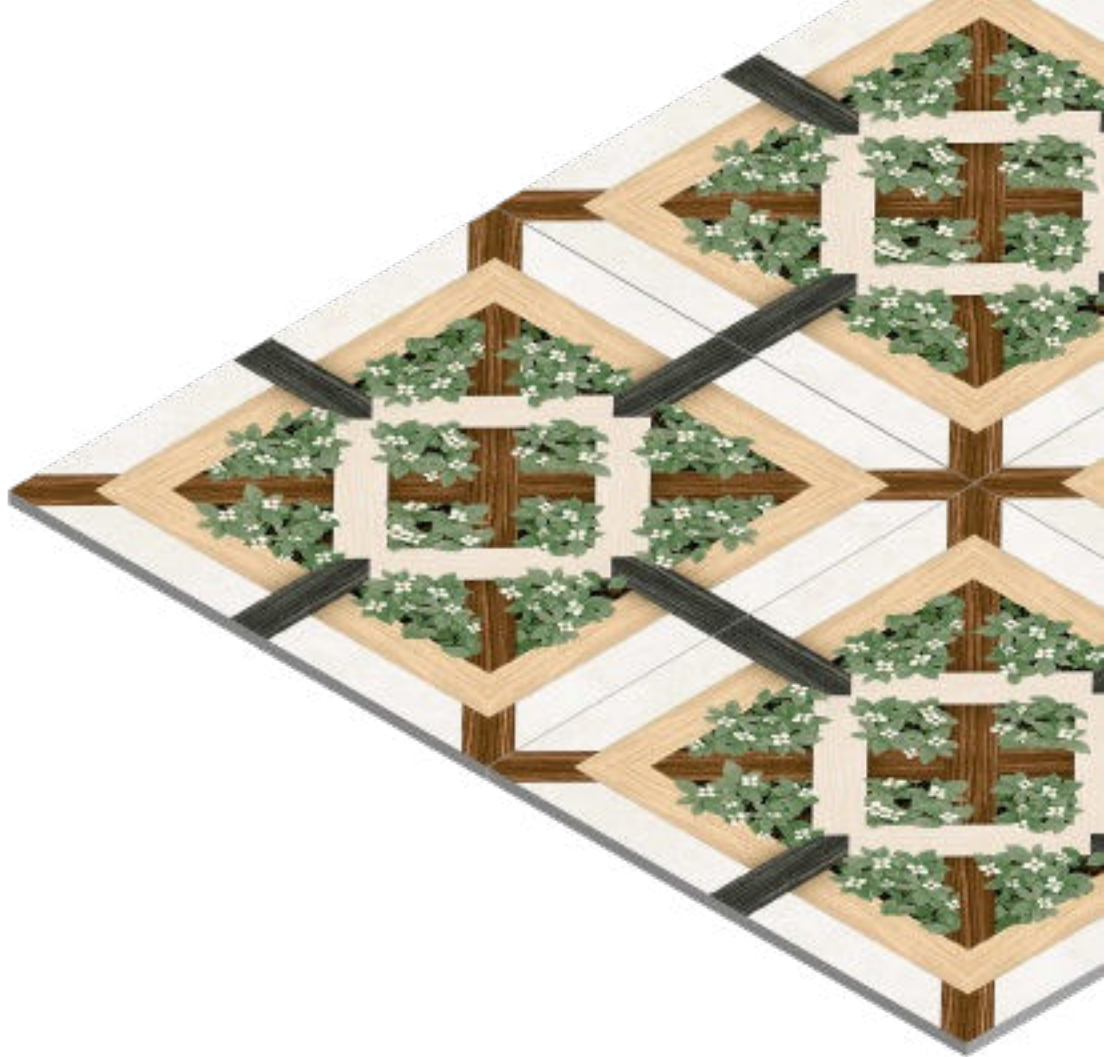

13004

FINISH
Matt

THICKNESS
09 mm

SIZE
600x600 mm