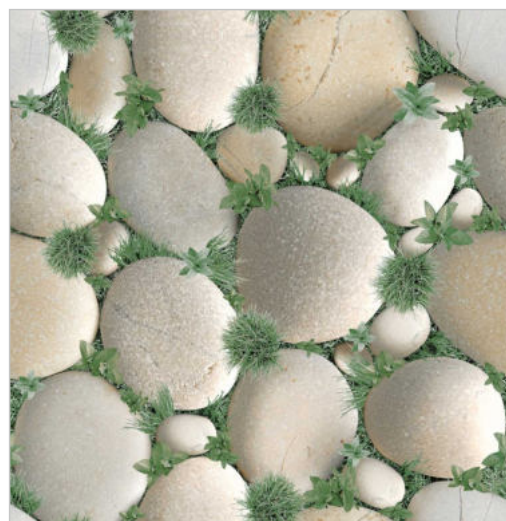

13013

FINISH
Matt

THICKNESS
09 mm

SIZE
600x600 mm