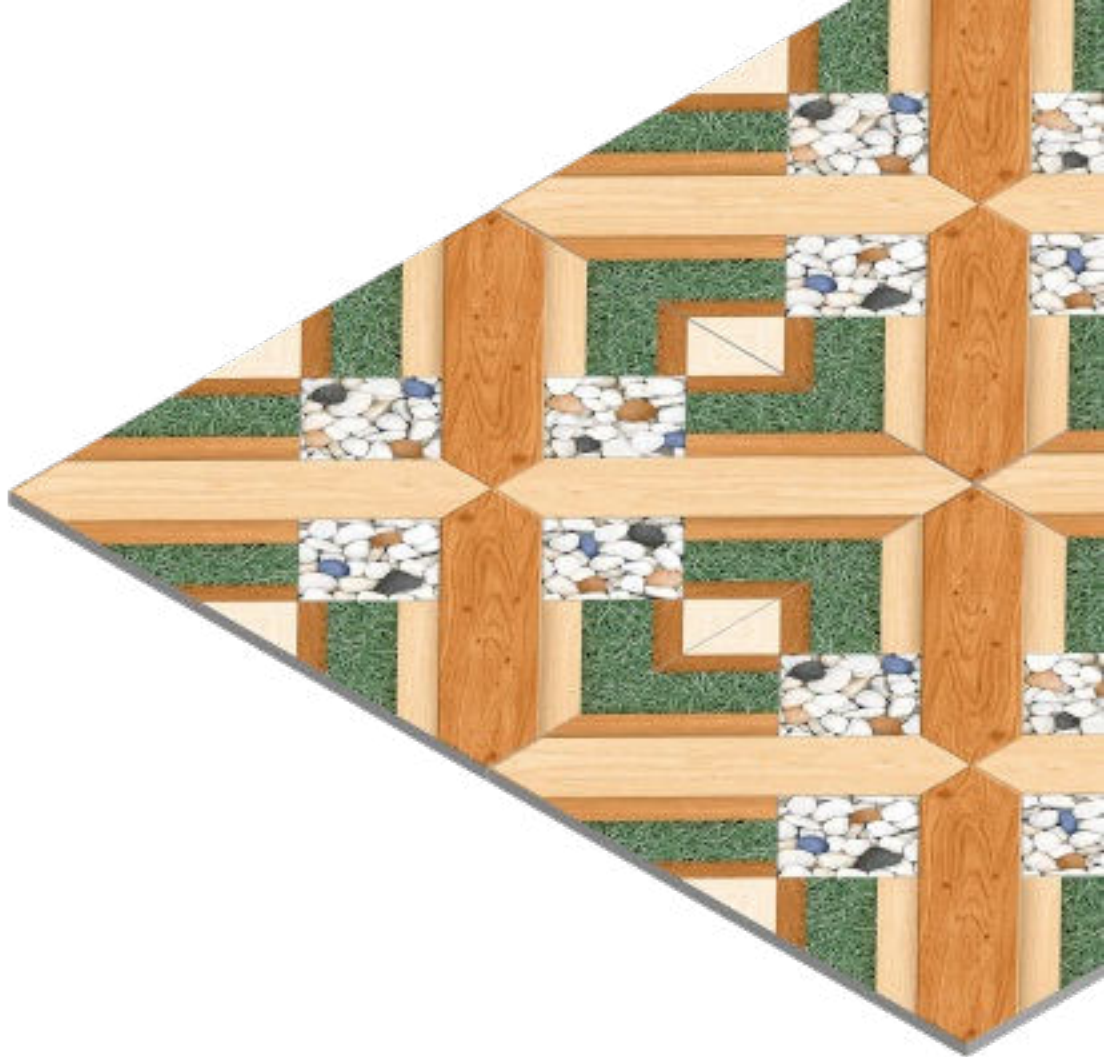

13012

FINISH
Matt

THICKNESS
09 mm

SIZE
600x600 mm