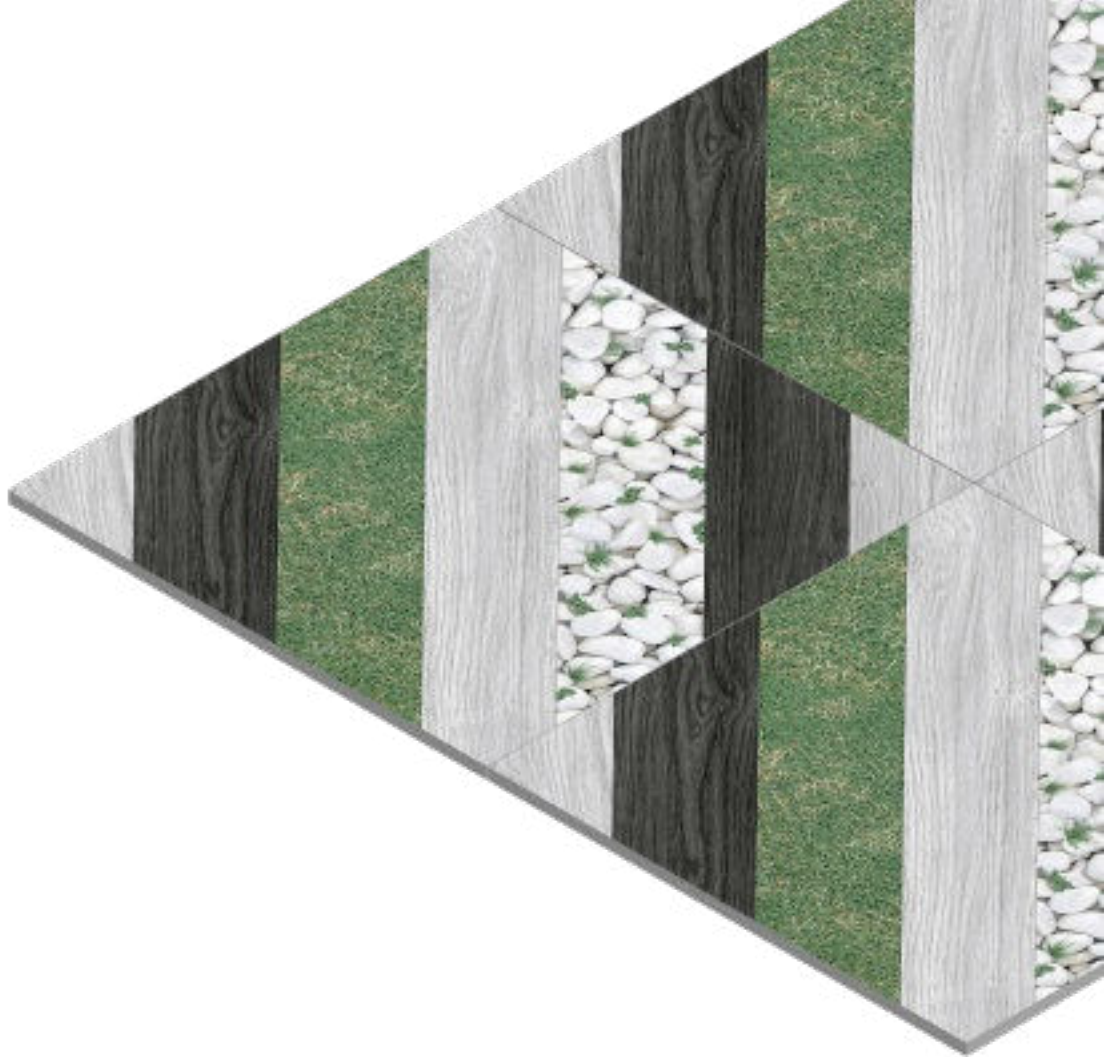

13006

FINISH
Matt

THICKNESS
09 mm

SIZE
600x600 mm