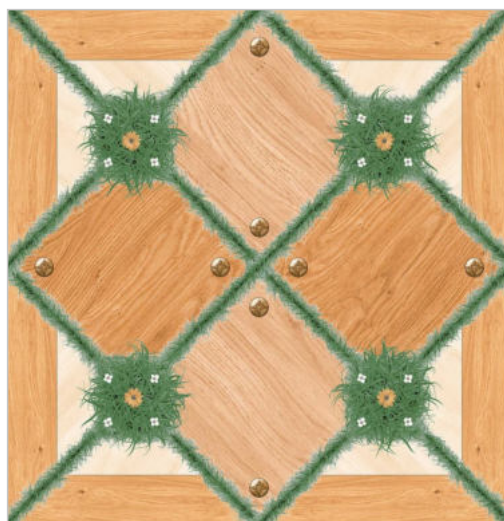

13001

FINISH
Matt

THICKNESS
09 mm

SIZE
600x600 mm

13002

FINISH
Matt

THICKNESS
09 mm

SIZE
600x600 mm