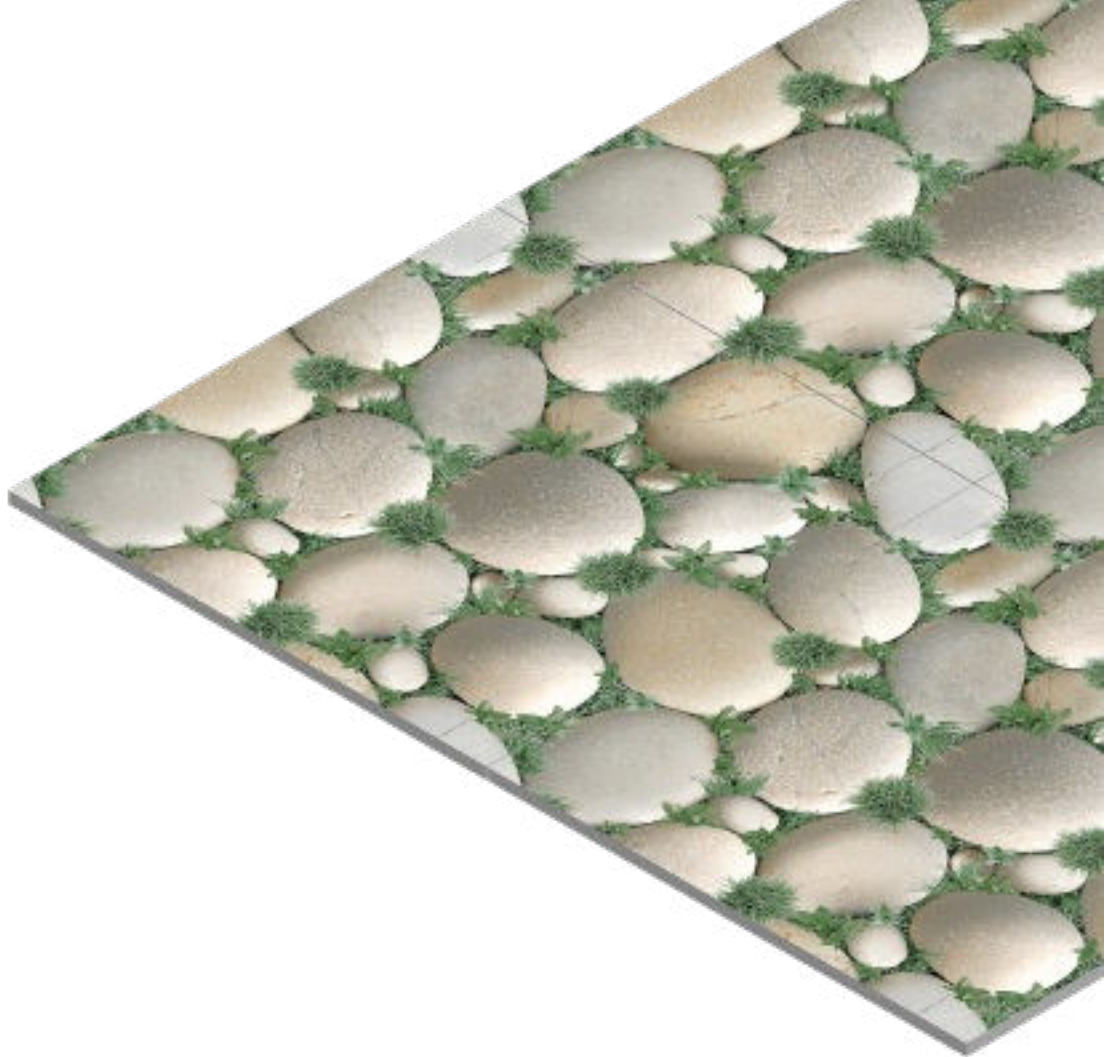

13011

FINISH
Matt

THICKNESS
09 mm

SIZE
600x600 mm

13012

FINISH
Matt

THICKNESS
09 mm

SIZE
600x600 mm