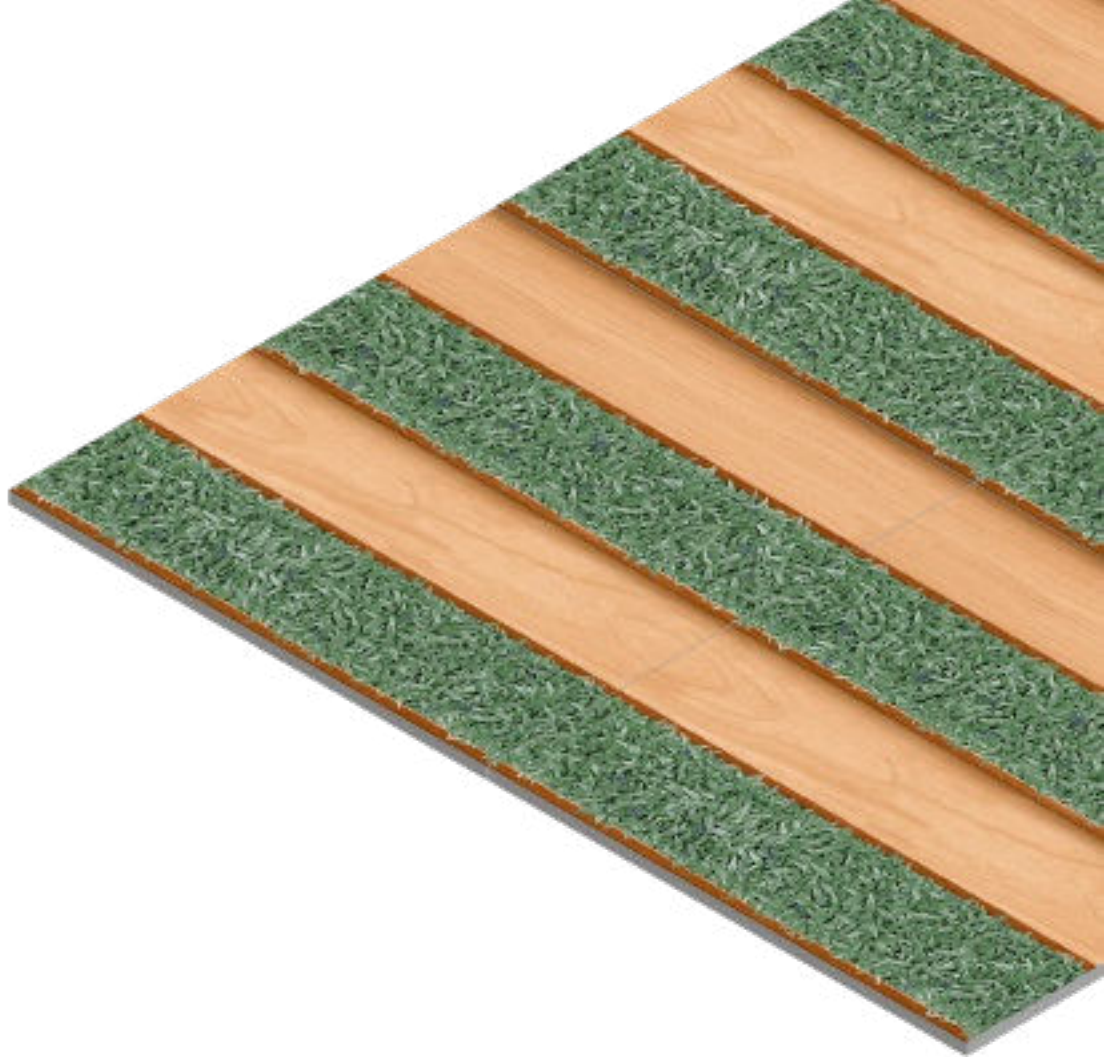

13003

FINISH
Matt

THICKNESS
09 mm

SIZE
600x600 mm

13004

FINISH
Matt

THICKNESS
09 mm

SIZE
600x600 mm