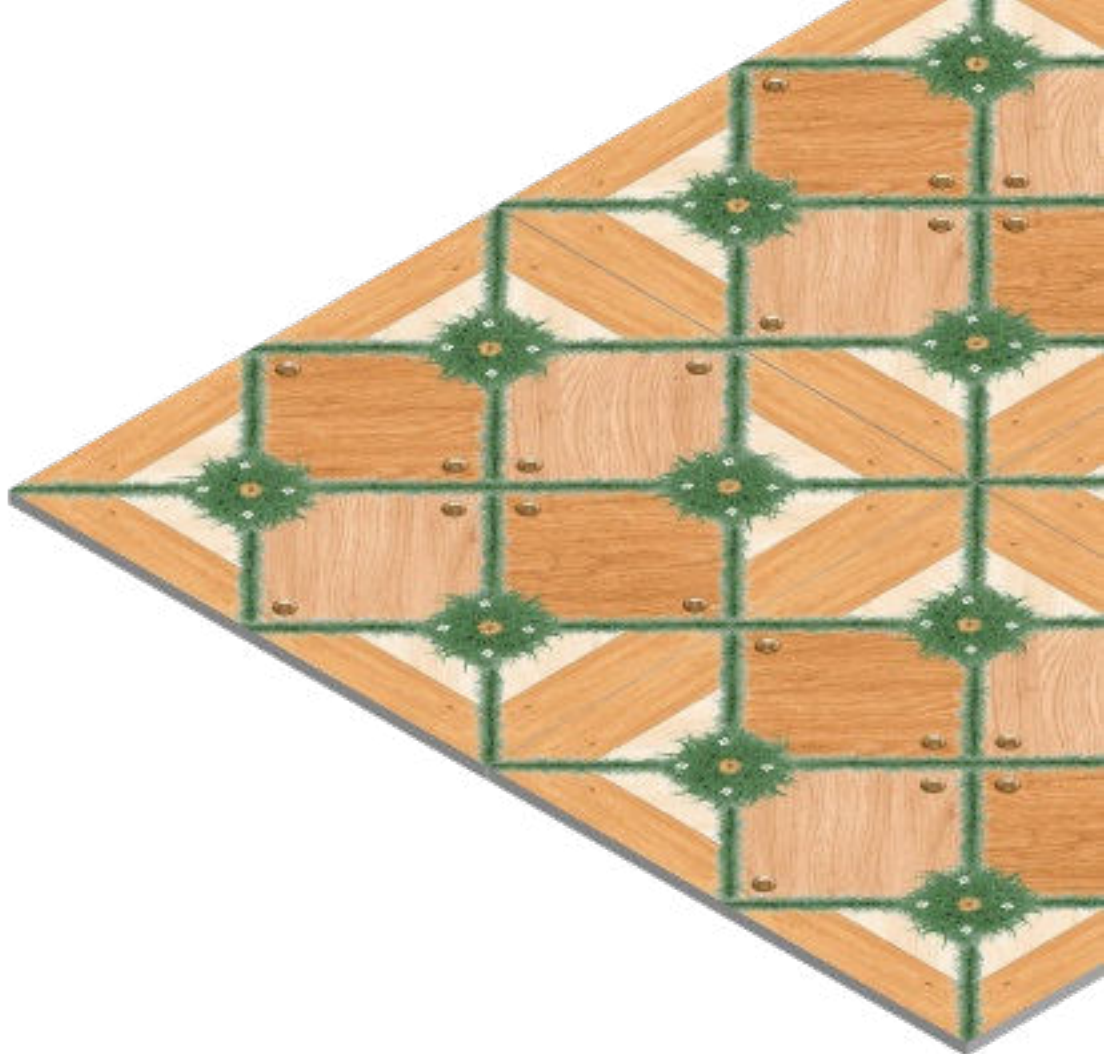

13001

FINISH
Matt

THICKNESS
09 mm

SIZE
600x600 mm

13002

FINISH
Matt

THICKNESS
09 mm

SIZE
600x600 mm