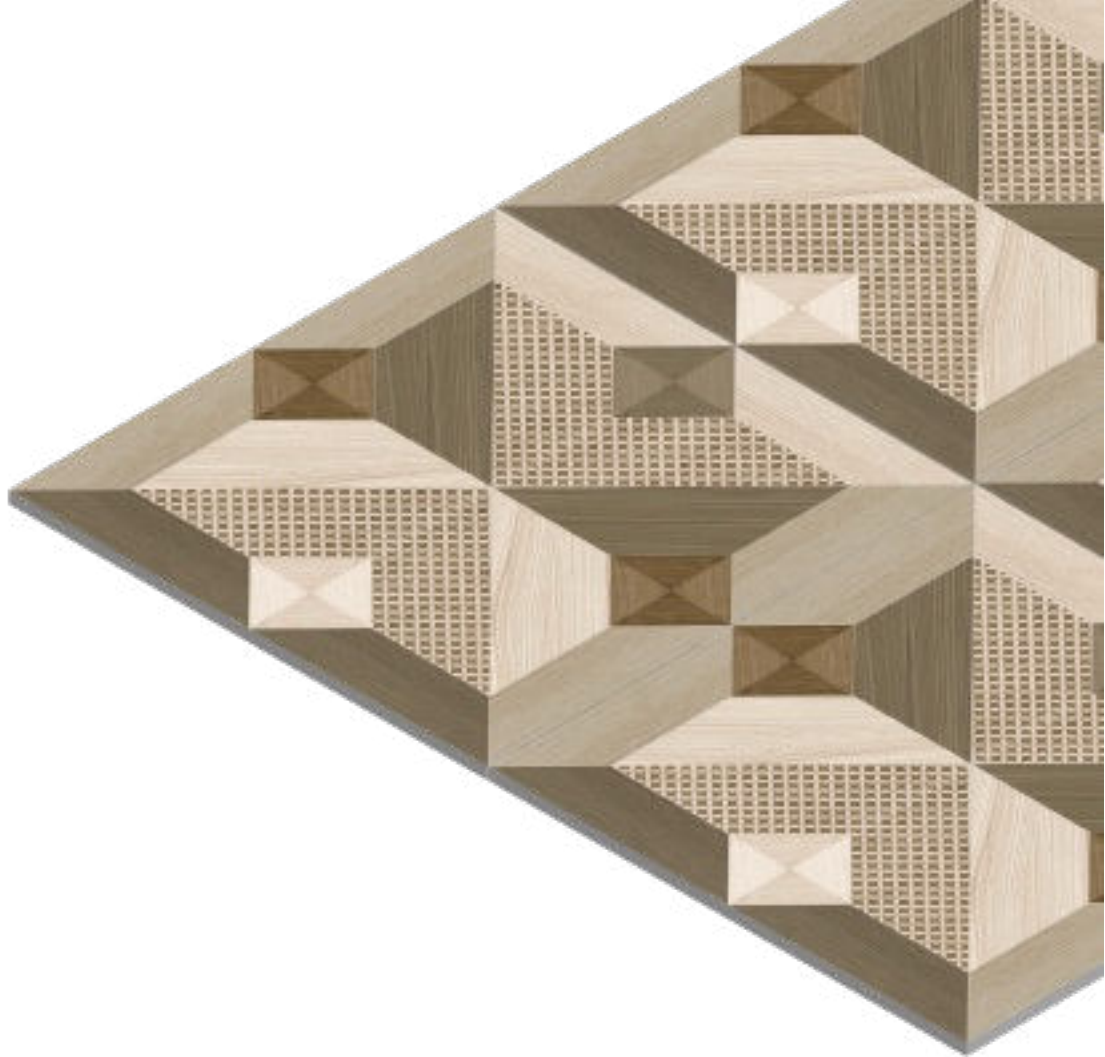

12062

FINISH
Matt

THICKNESS
09 mm

SIZE
600x600 mm