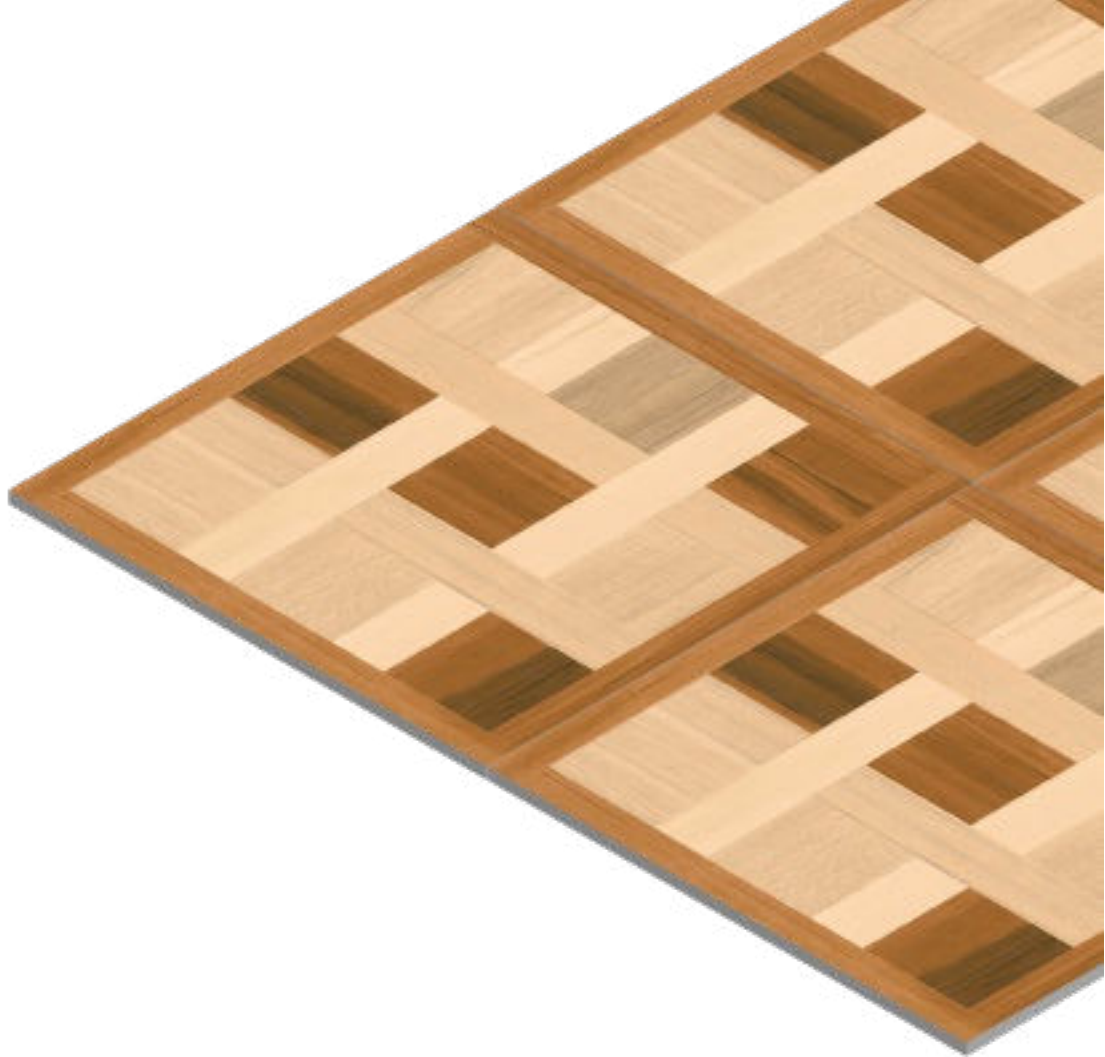

12048

FINISH
Matt

THICKNESS
09 mm

SIZE
600x600 mm