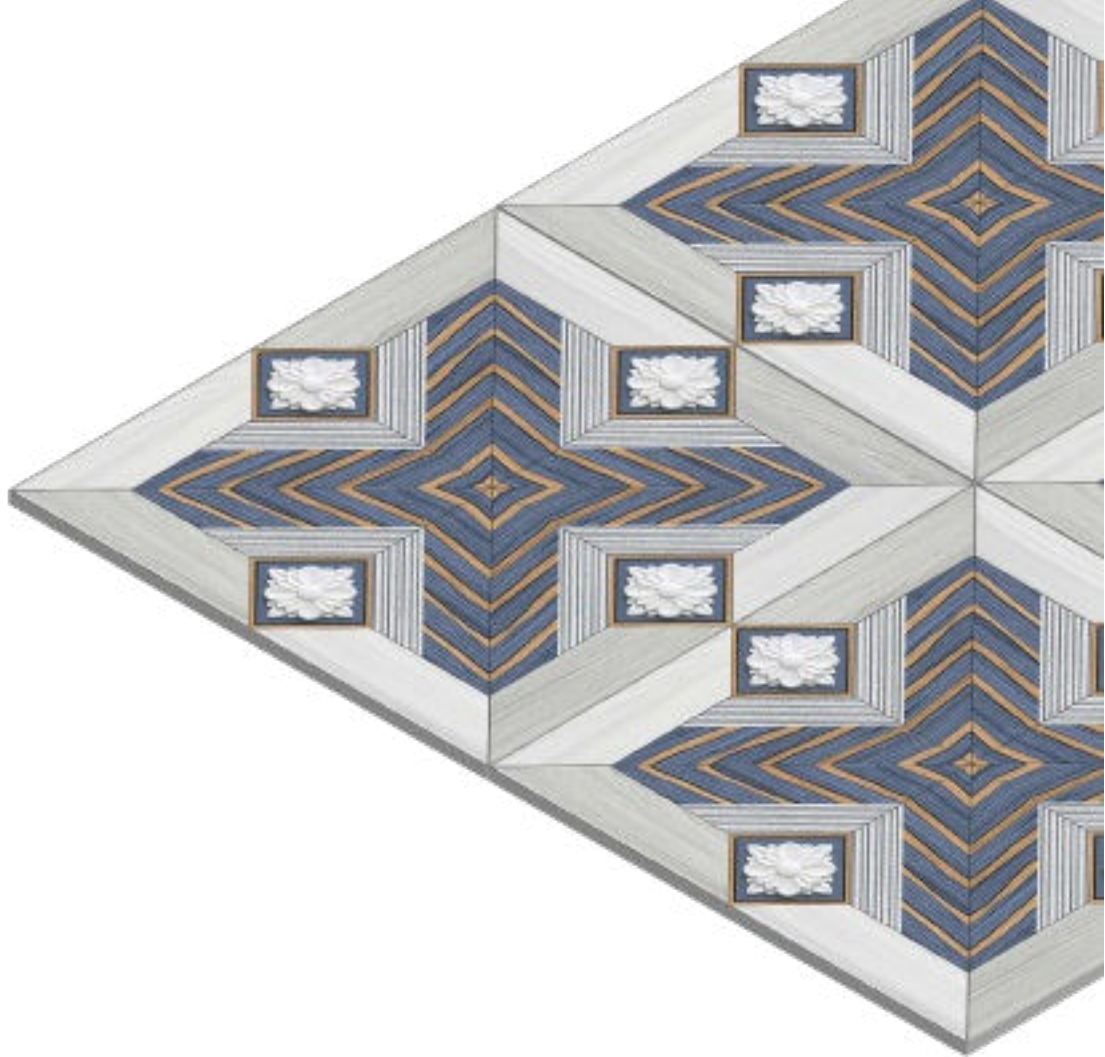

12057

FINISH
Matt

THICKNESS
09 mm

SIZE
600x600 mm

12058

FINISH
Matt

THICKNESS
09 mm

SIZE
600x600 mm