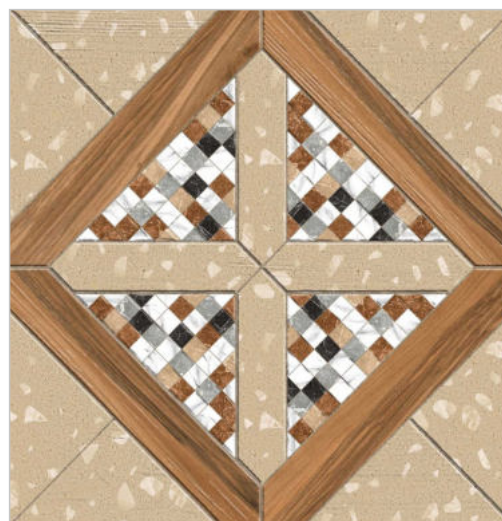

12019

FINISH
Matt

THICKNESS
09 mm

SIZE
600x600 mm