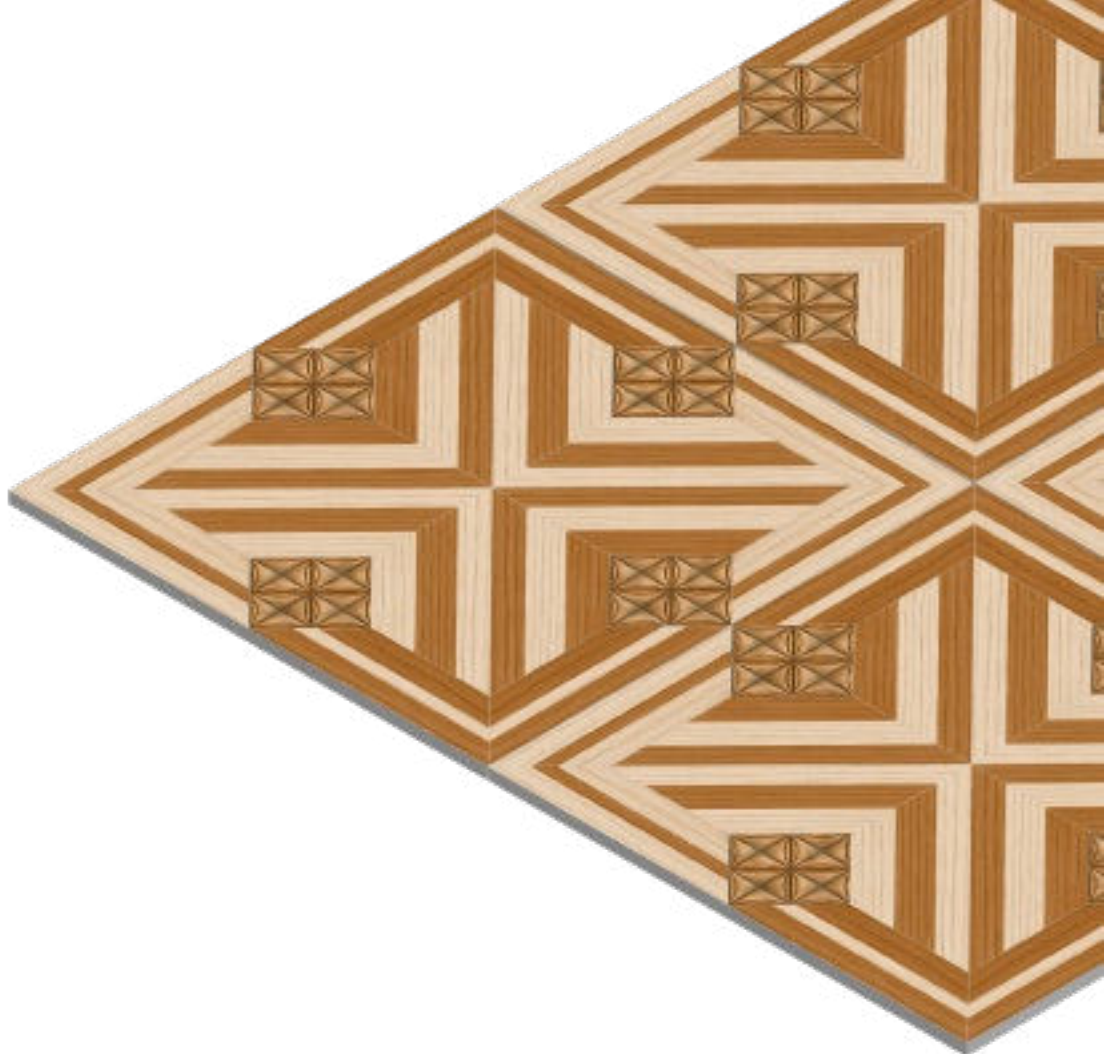

12060

FINISH
Matt

THICKNESS
09 mm

SIZE
600x600 mm