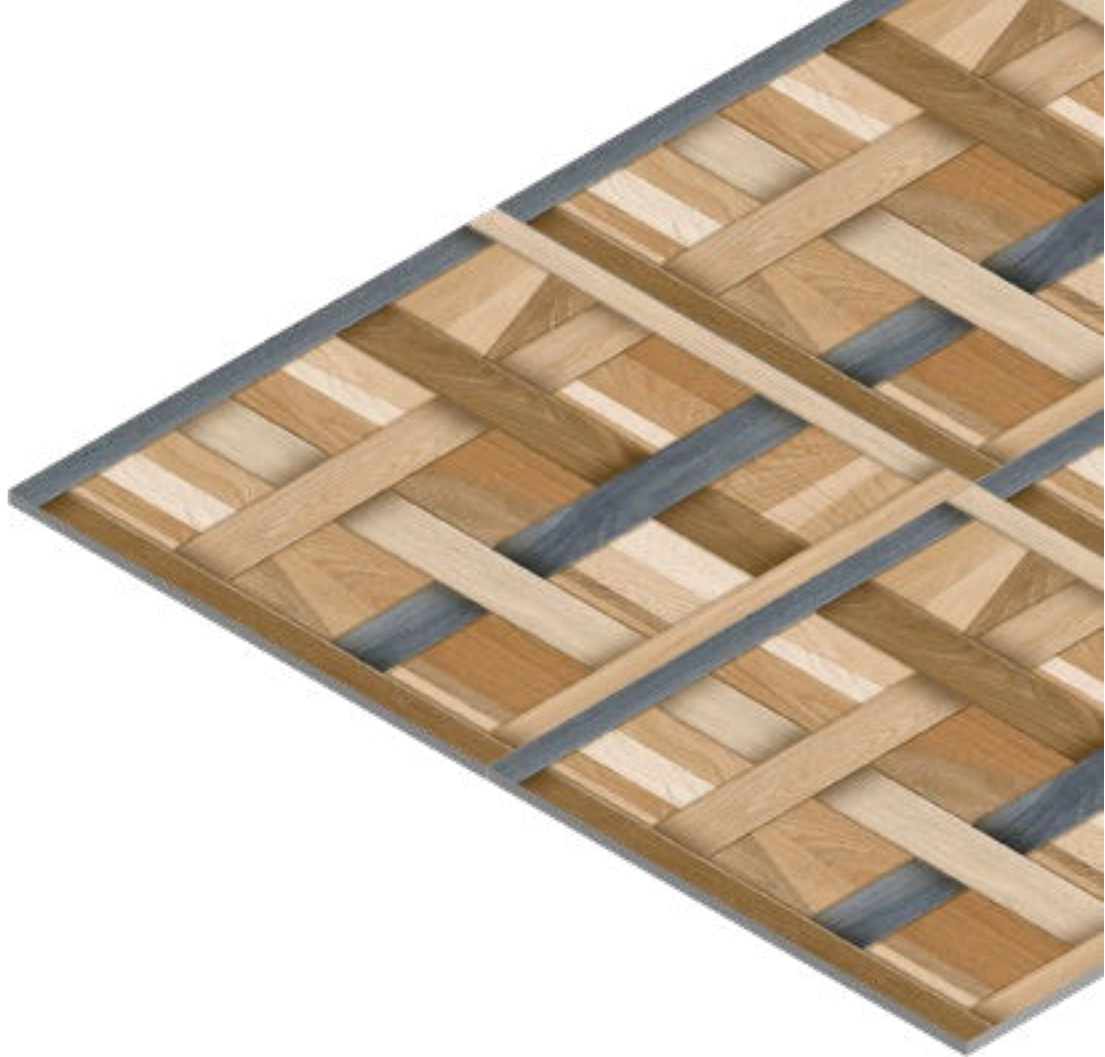

12050

FINISH
Matt

THICKNESS
09 mm

SIZE
600x600 mm