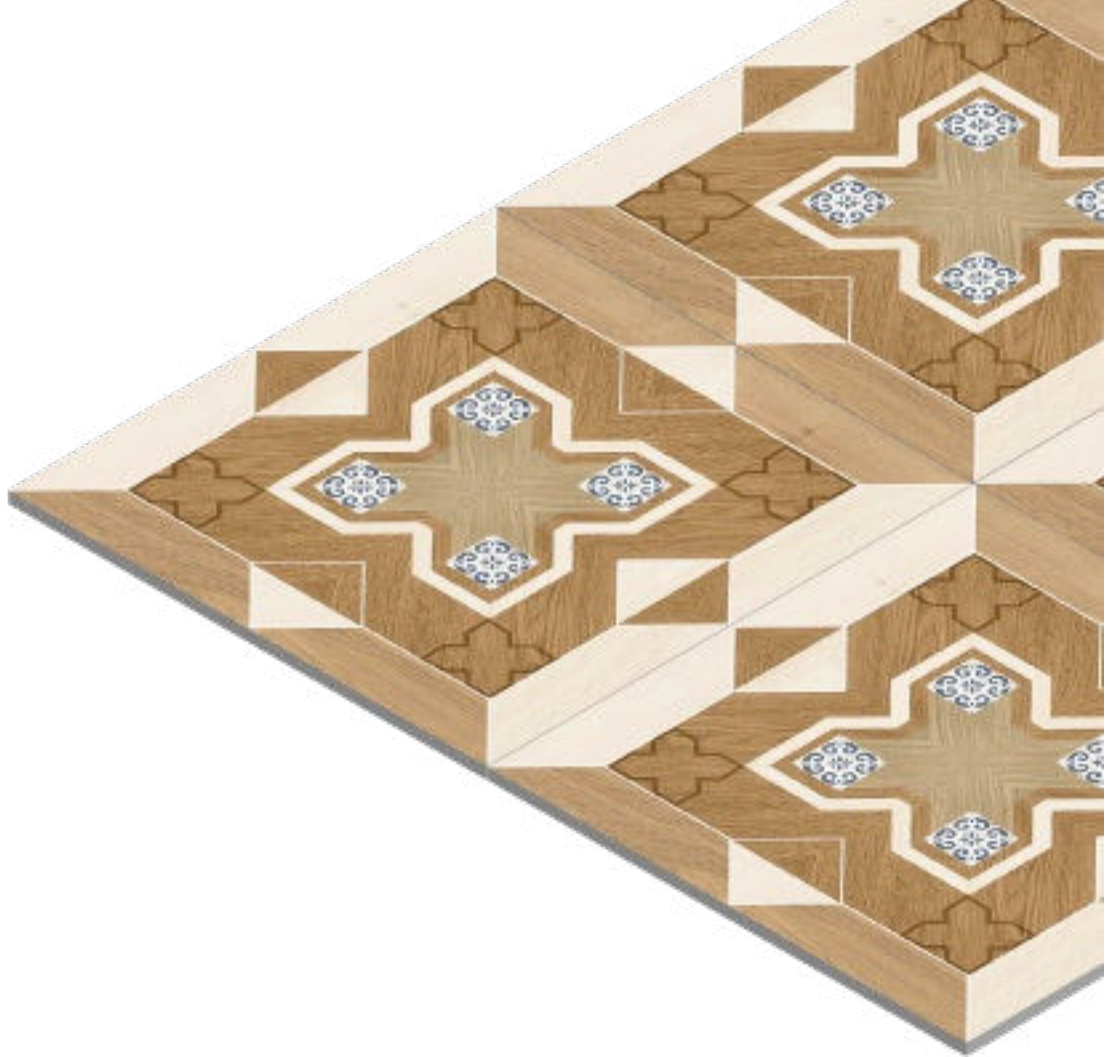

12054

FINISH
Matt

THICKNESS
09 mm

SIZE
600x600 mm