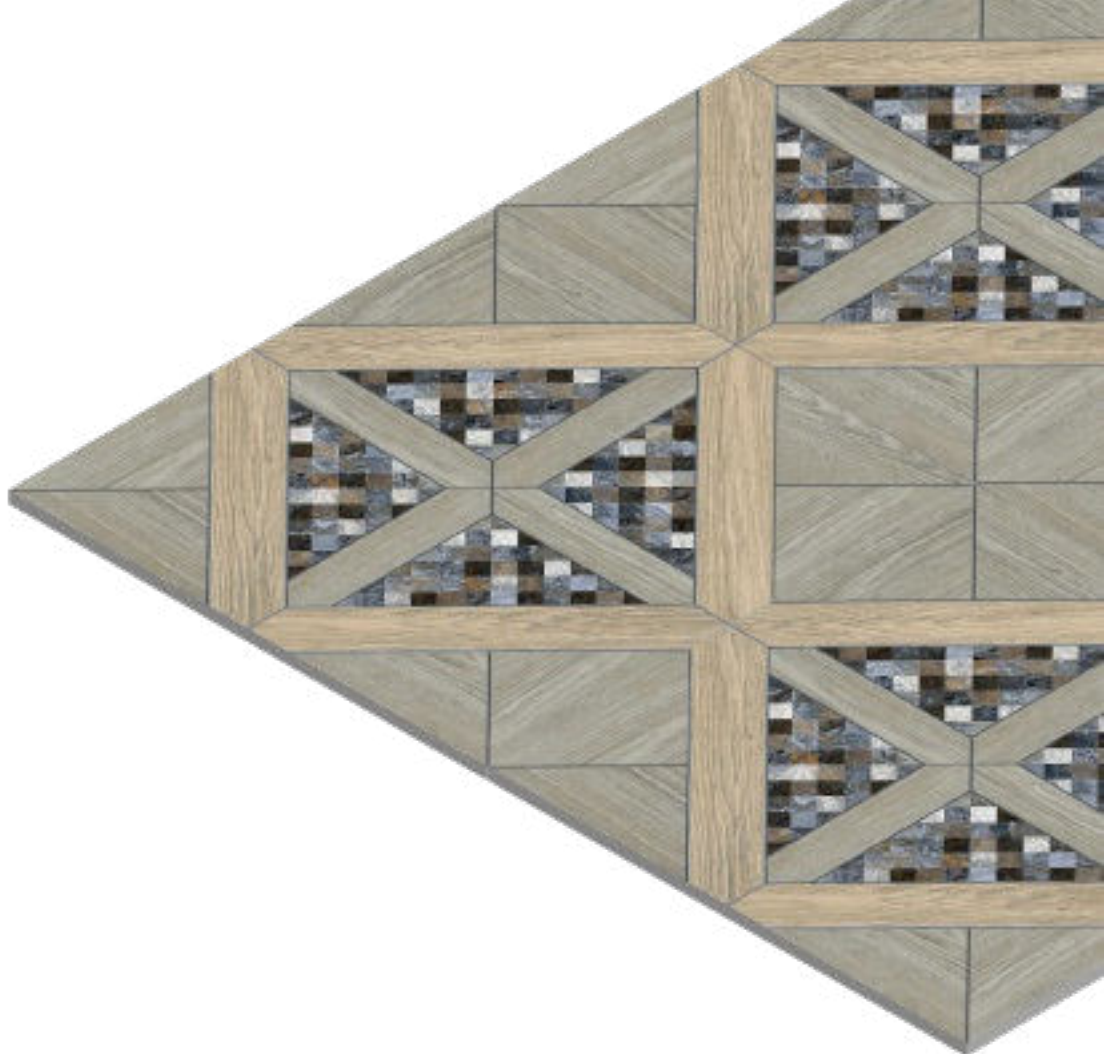

12014

FINISH
Matt

THICKNESS
09 mm

SIZE
600x600 mm