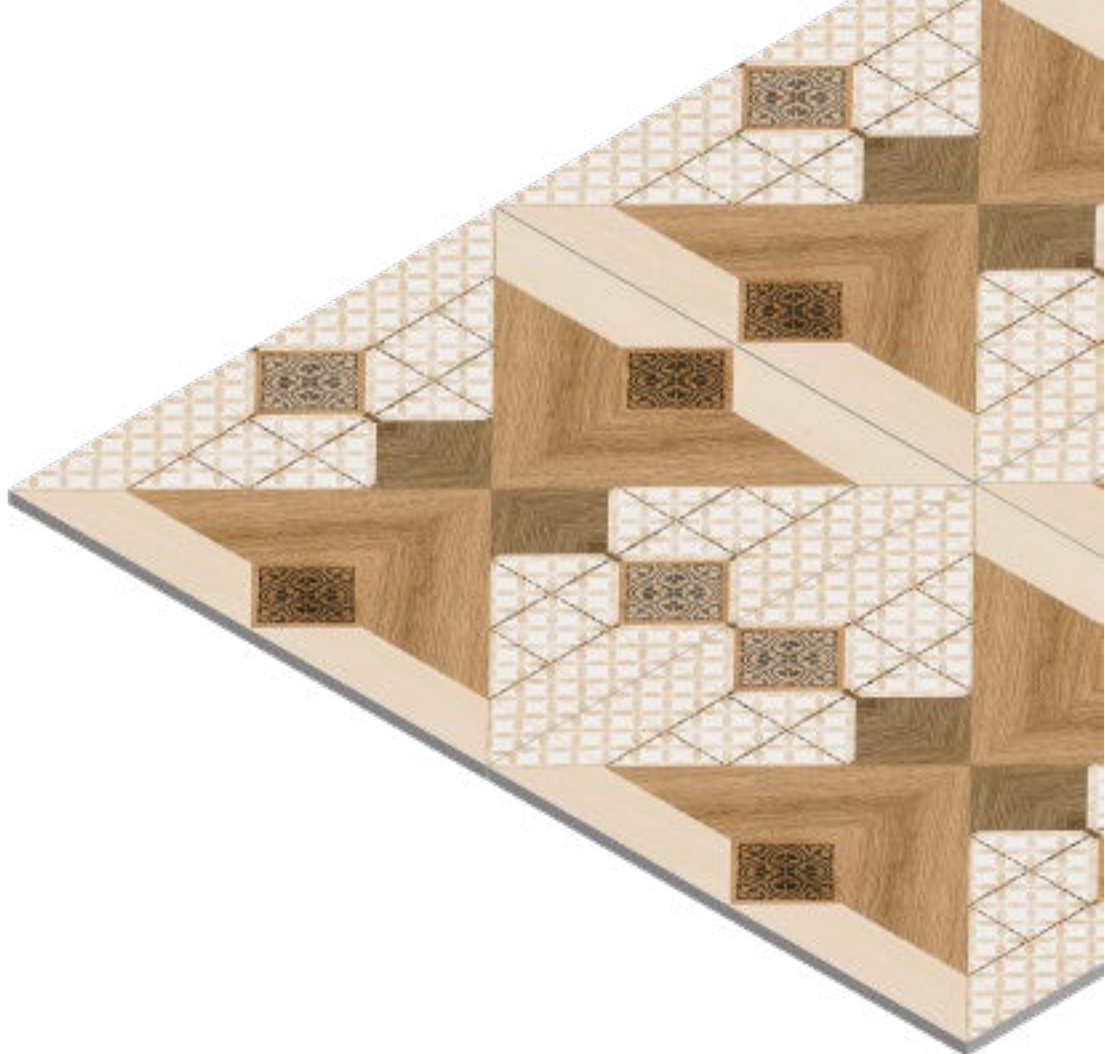

12052

FINISH
Matt

THICKNESS
09 mm

SIZE
600x600 mm