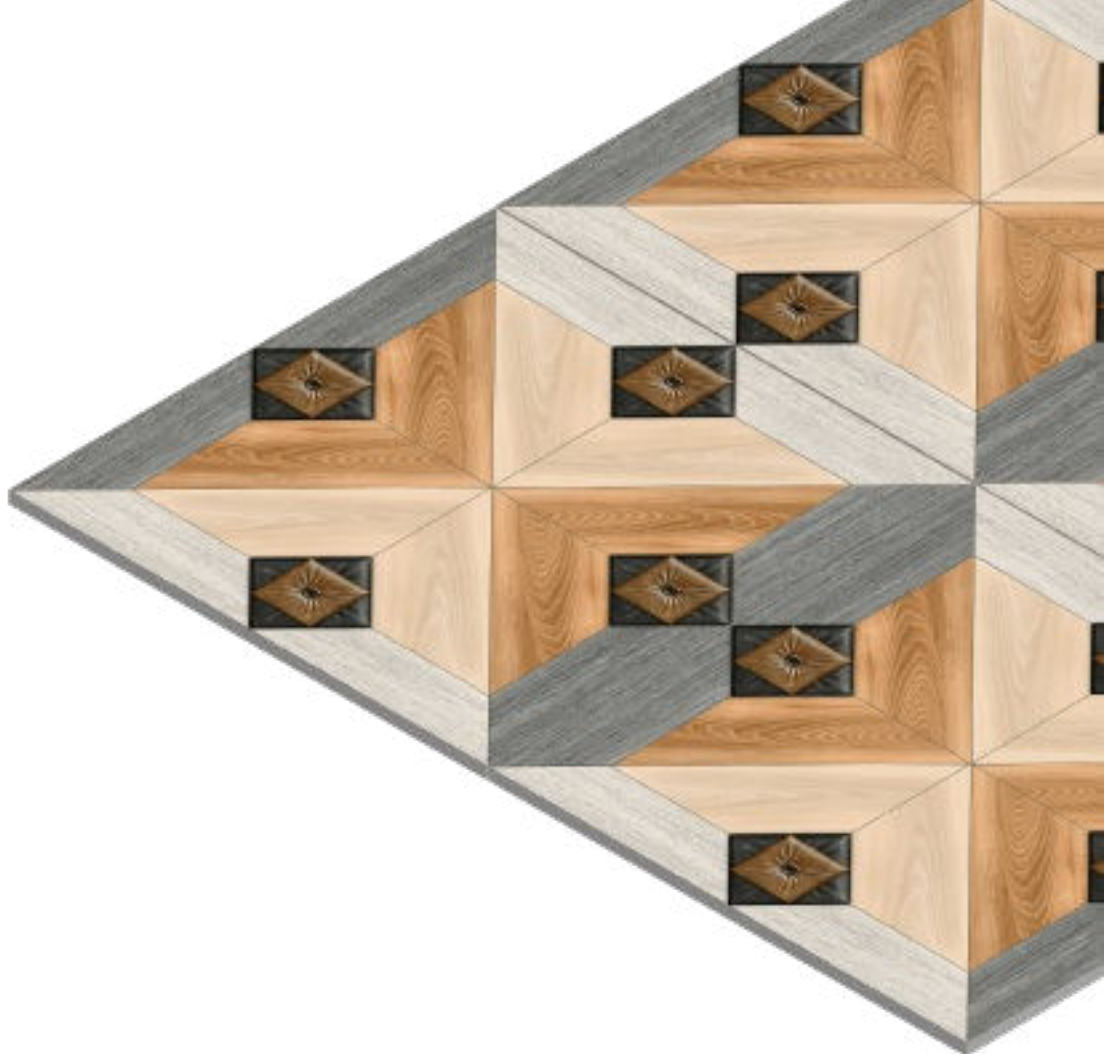

12055

FINISH
Matt

THICKNESS
09 mm

SIZE
600x600 mm

12056

FINISH
Matt

THICKNESS
09 mm

SIZE
600x600 mm