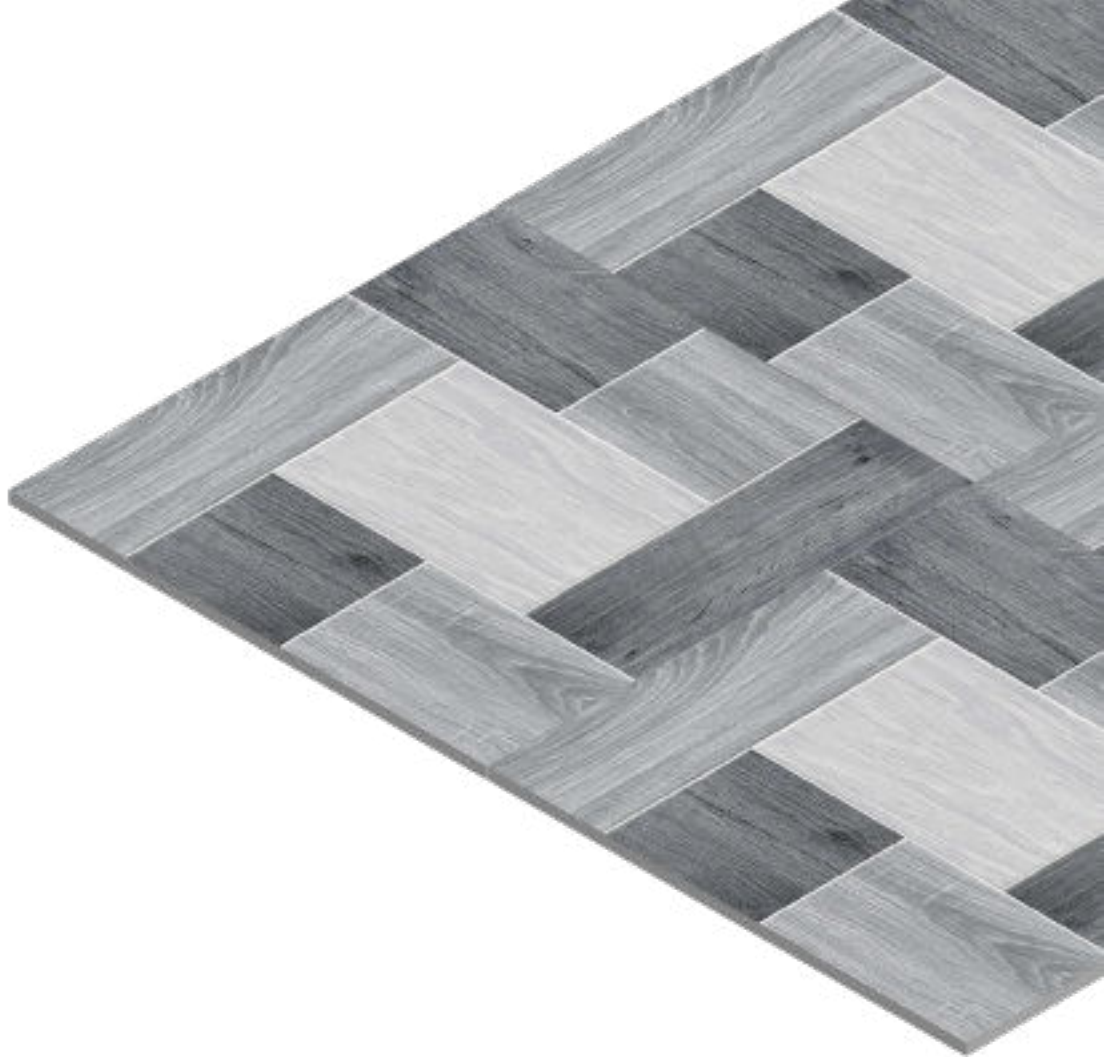

12040

FINISH
Matt

THICKNESS
09 mm

SIZE
600x600 mm