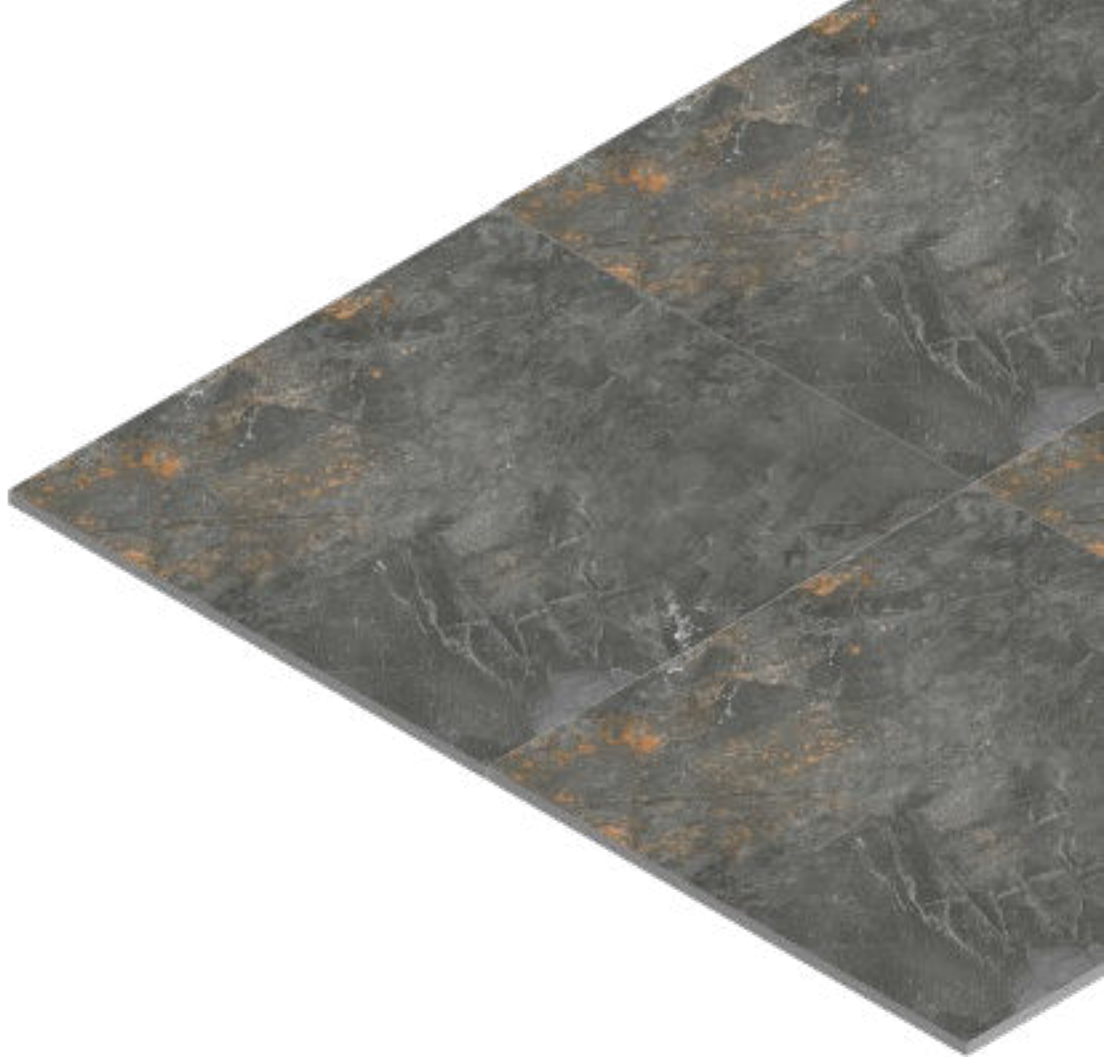

12032

FINISH
Matt

THICKNESS
09 mm

SIZE
600x600 mm