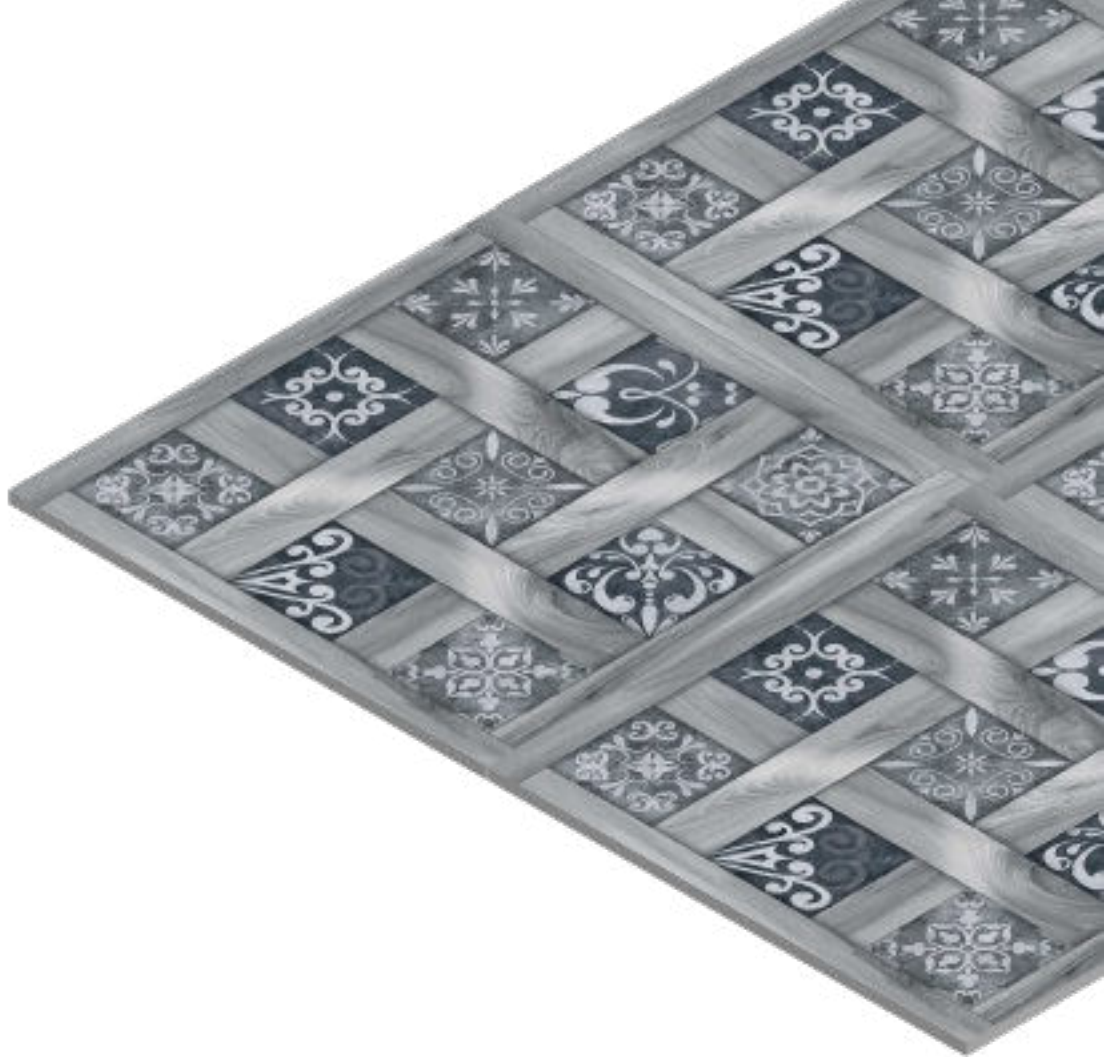

12046

FINISH
Matt

THICKNESS
09 mm

SIZE
600x600 mm