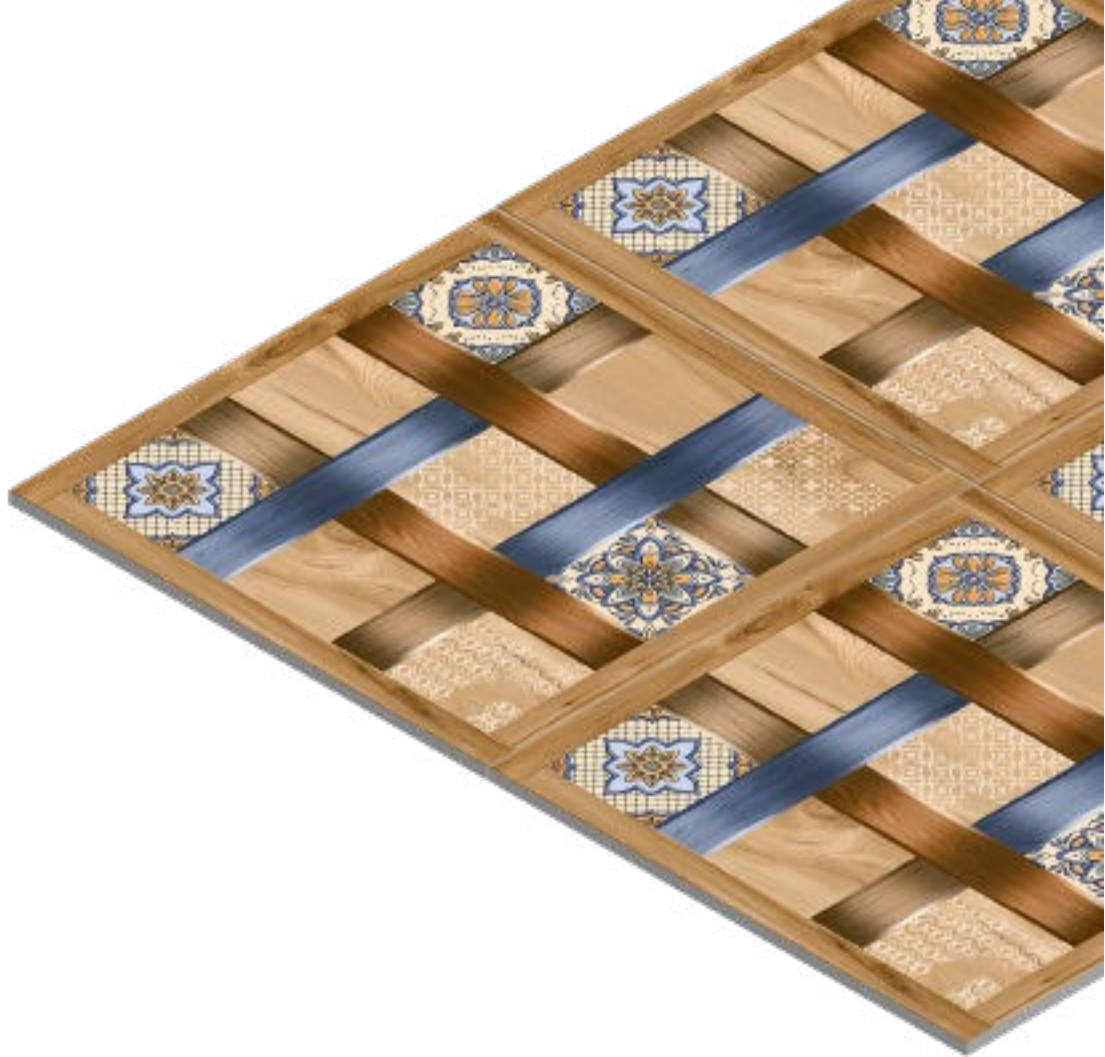

12041

FINISH
Matt

THICKNESS
09 mm

SIZE
600x600 mm

12042

FINISH
Matt

THICKNESS
09 mm

SIZE
600x600 mm