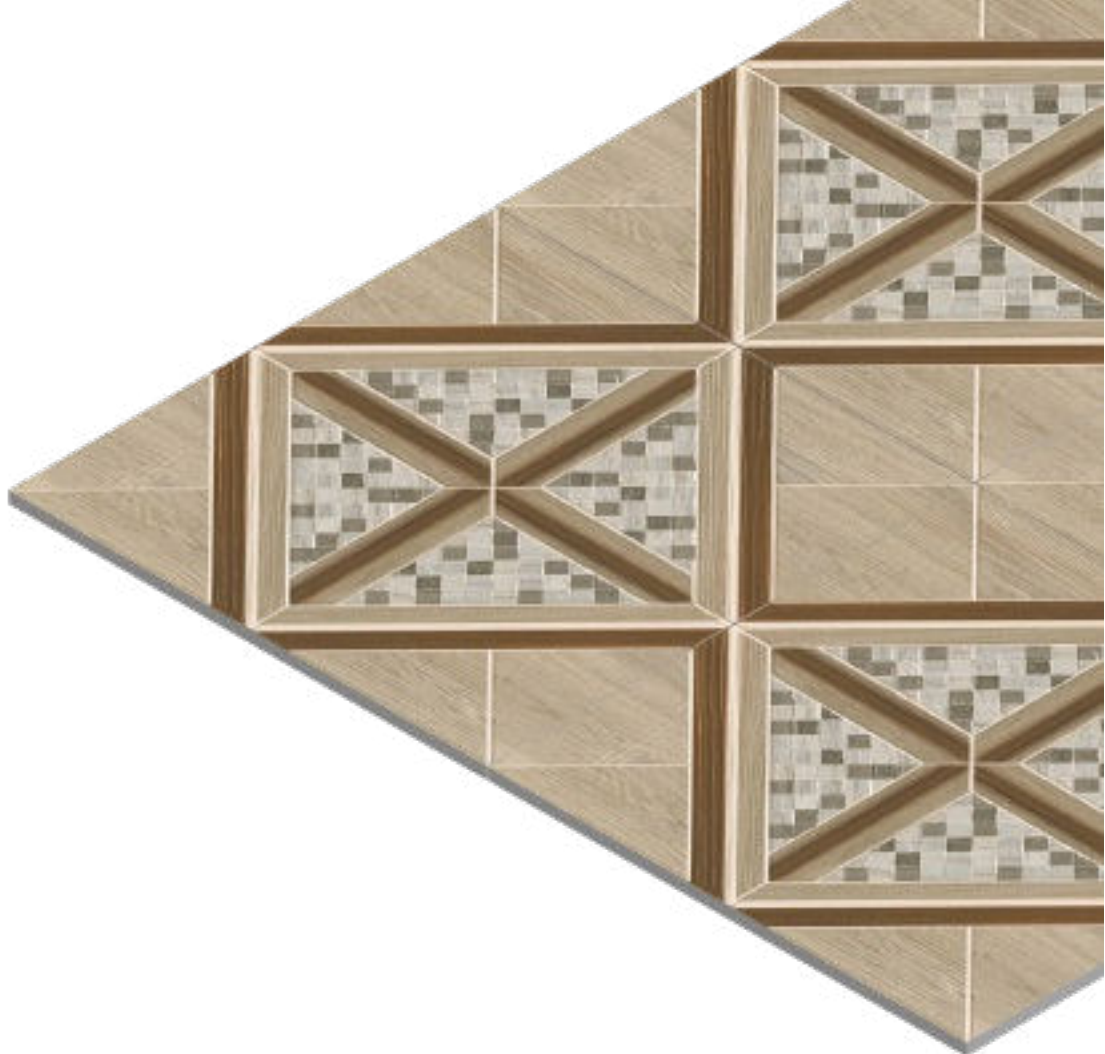

12019

FINISH
Matt

THICKNESS
09 mm

SIZE
600x600 mm

12020

FINISH
Matt

THICKNESS
09 mm

SIZE
600x600 mm