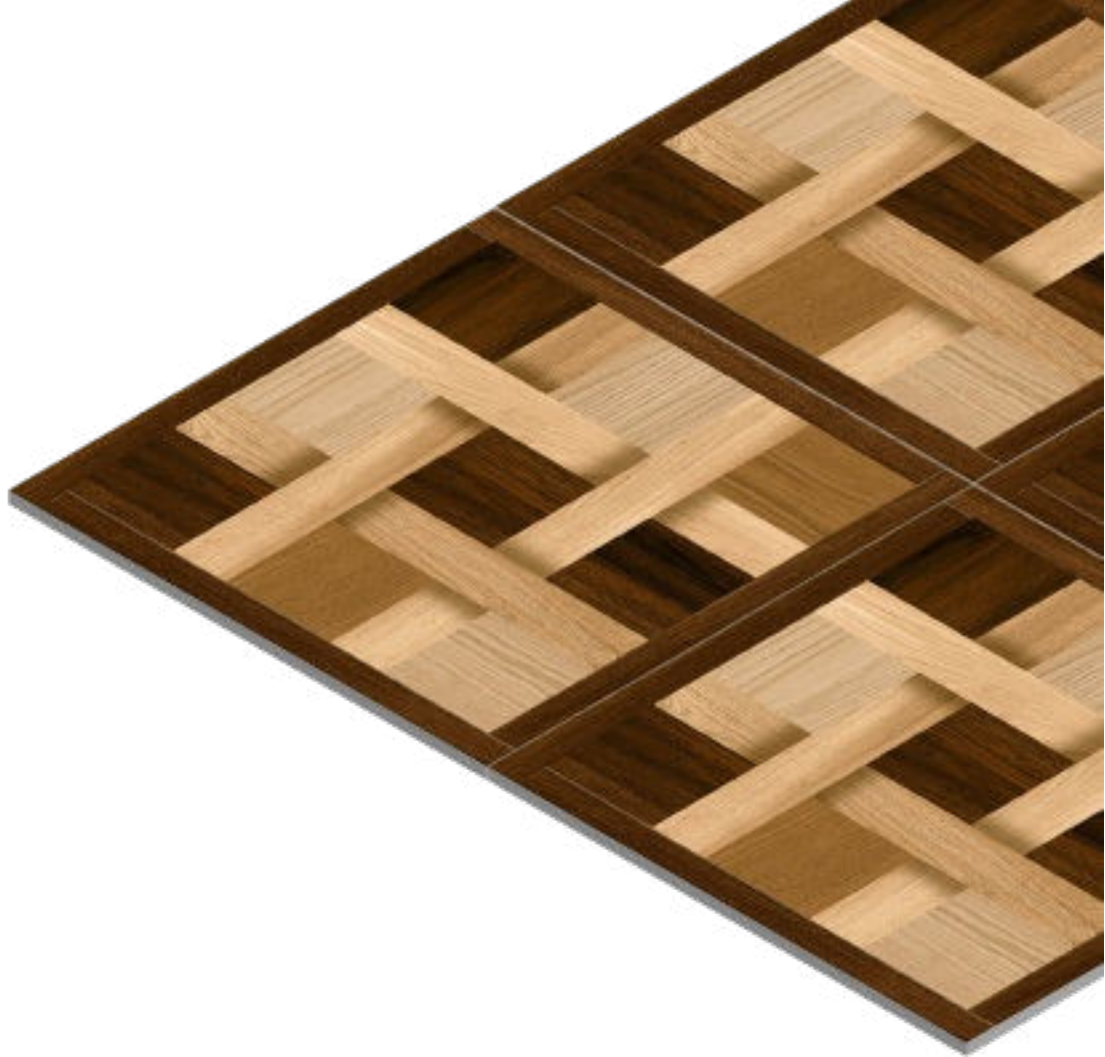

12044

FINISH
Matt

THICKNESS
09 mm

SIZE
600x600 mm