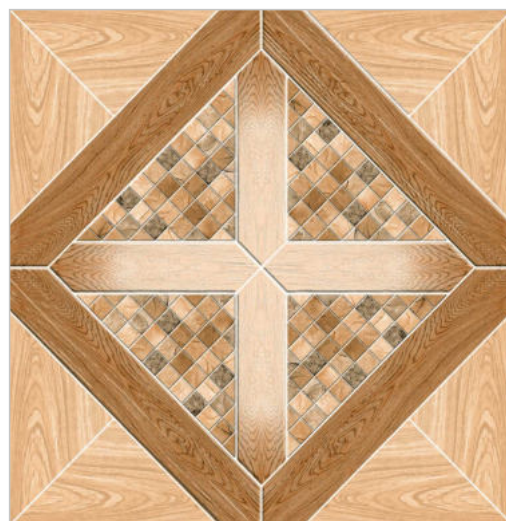

12017

FINISH
Matt

THICKNESS
09 mm

SIZE
600x600 mm