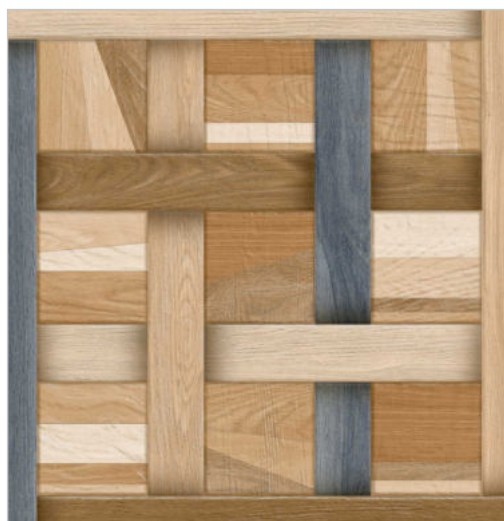

12049

FINISH
Matt

THICKNESS
09 mm

SIZE
600x600 mm

12050

FINISH
Matt

THICKNESS
09 mm

SIZE
600x600 mm