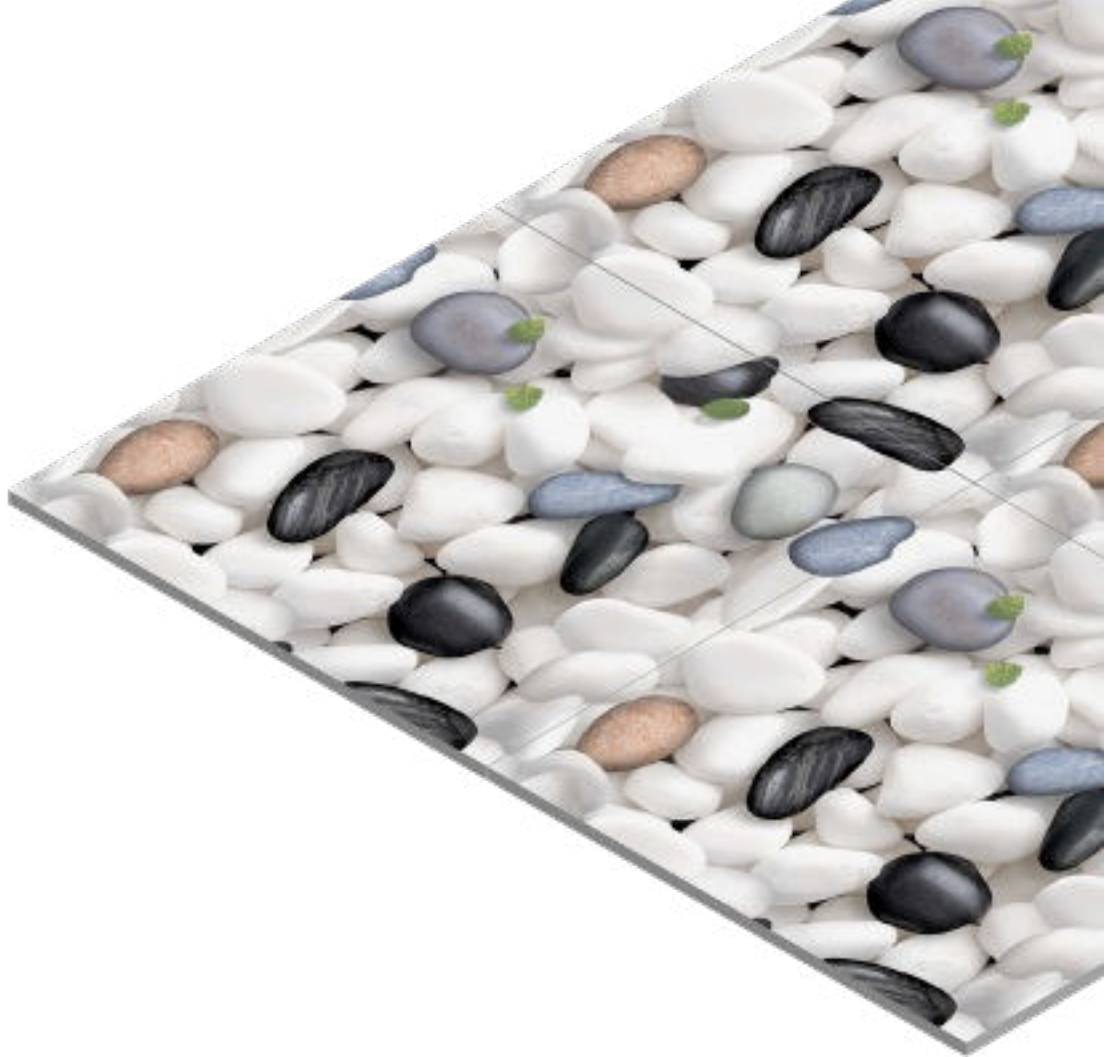

11015

FINISH
Gloss

THICKNESS
09 mm

SIZE
600x600 mm

11016

FINISH
Gloss

THICKNESS
09 mm

SIZE
600x600 mm