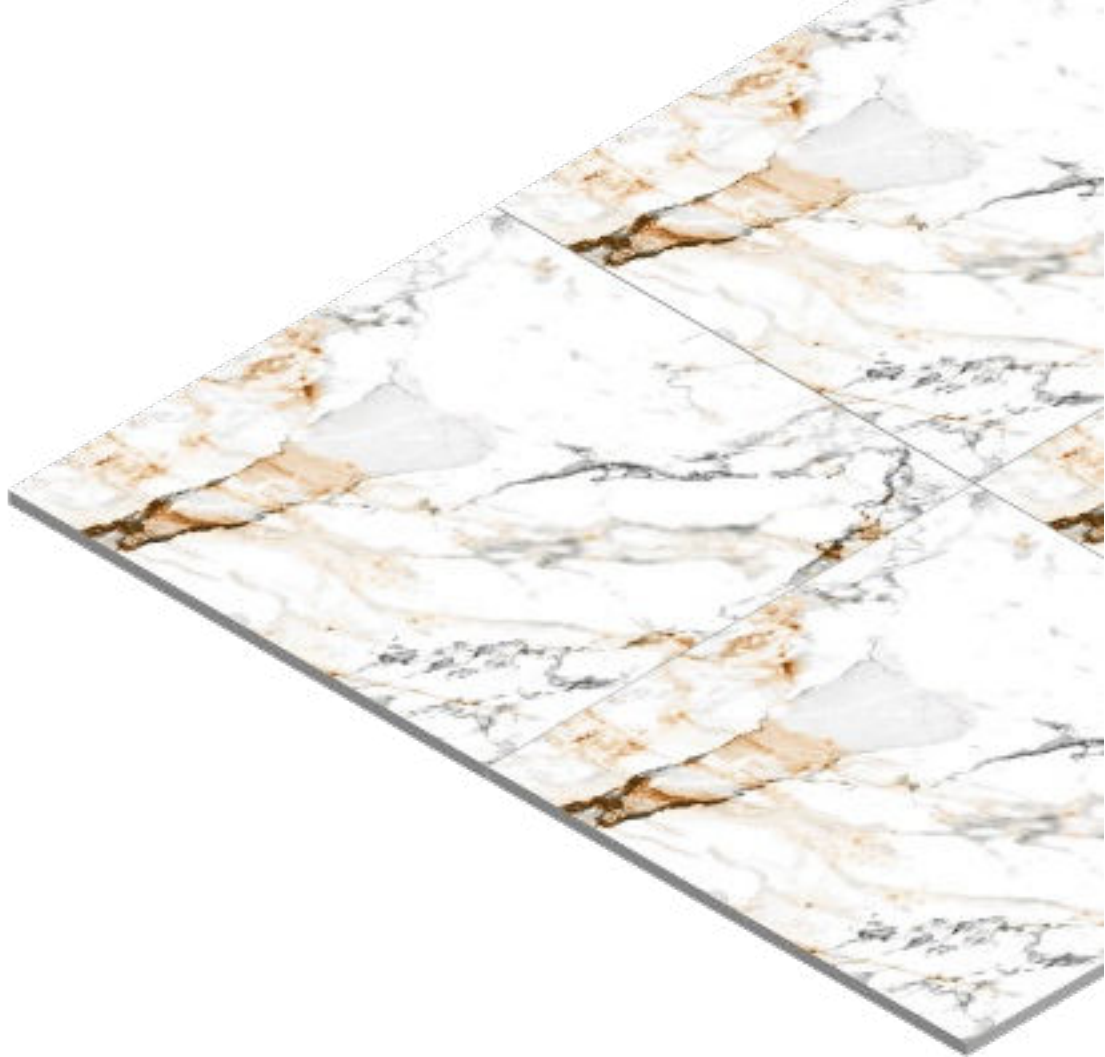

11026

FINISH
Gloss

THICKNESS
09 mm

SIZE
600x600 mm