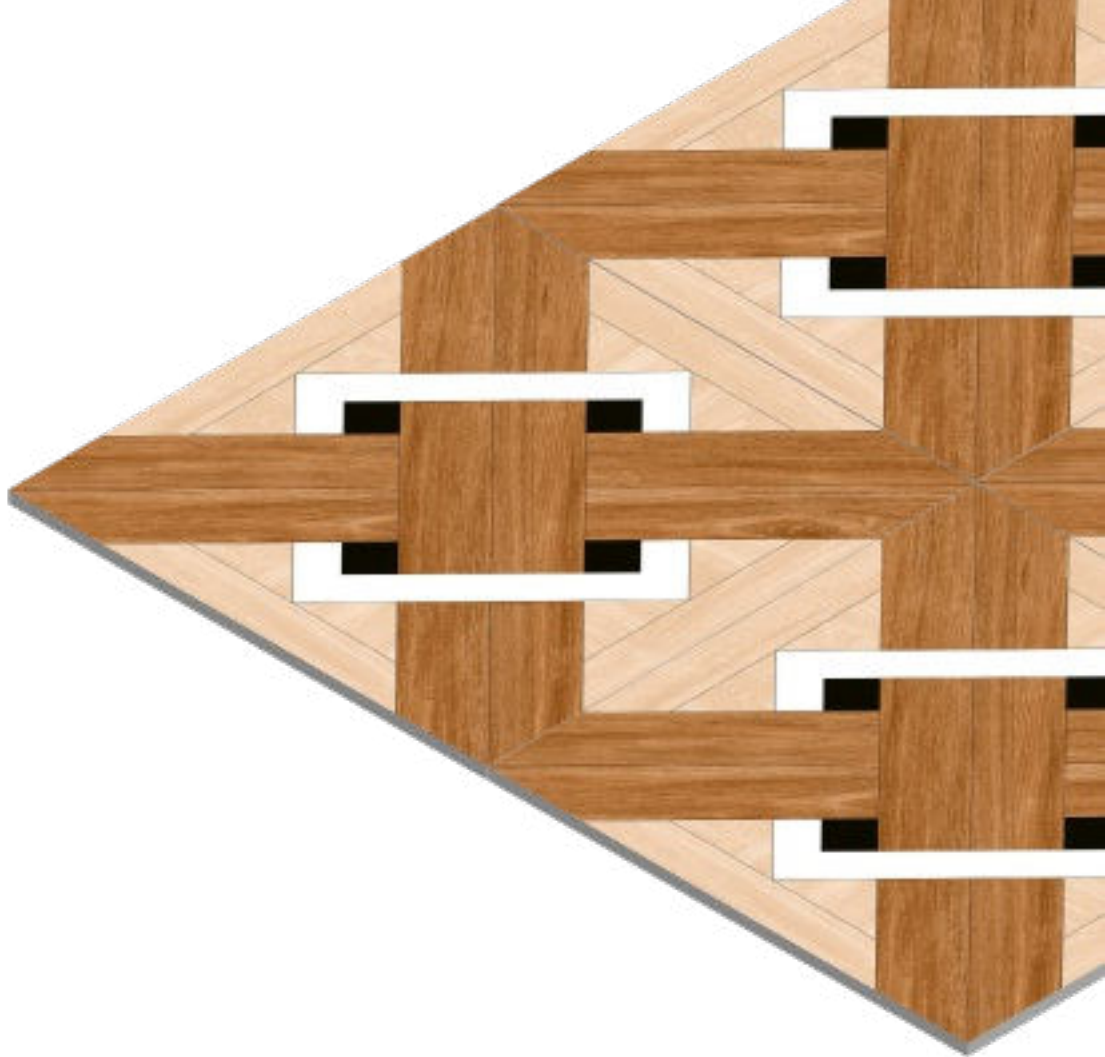

# 1156

FINISH  
Matt

THICKNESS  
09 mm

SIZE  
600x600 mm

1157

FINISH  
Matt

THICKNESS  
09 mm

SIZE  
600x600 mm