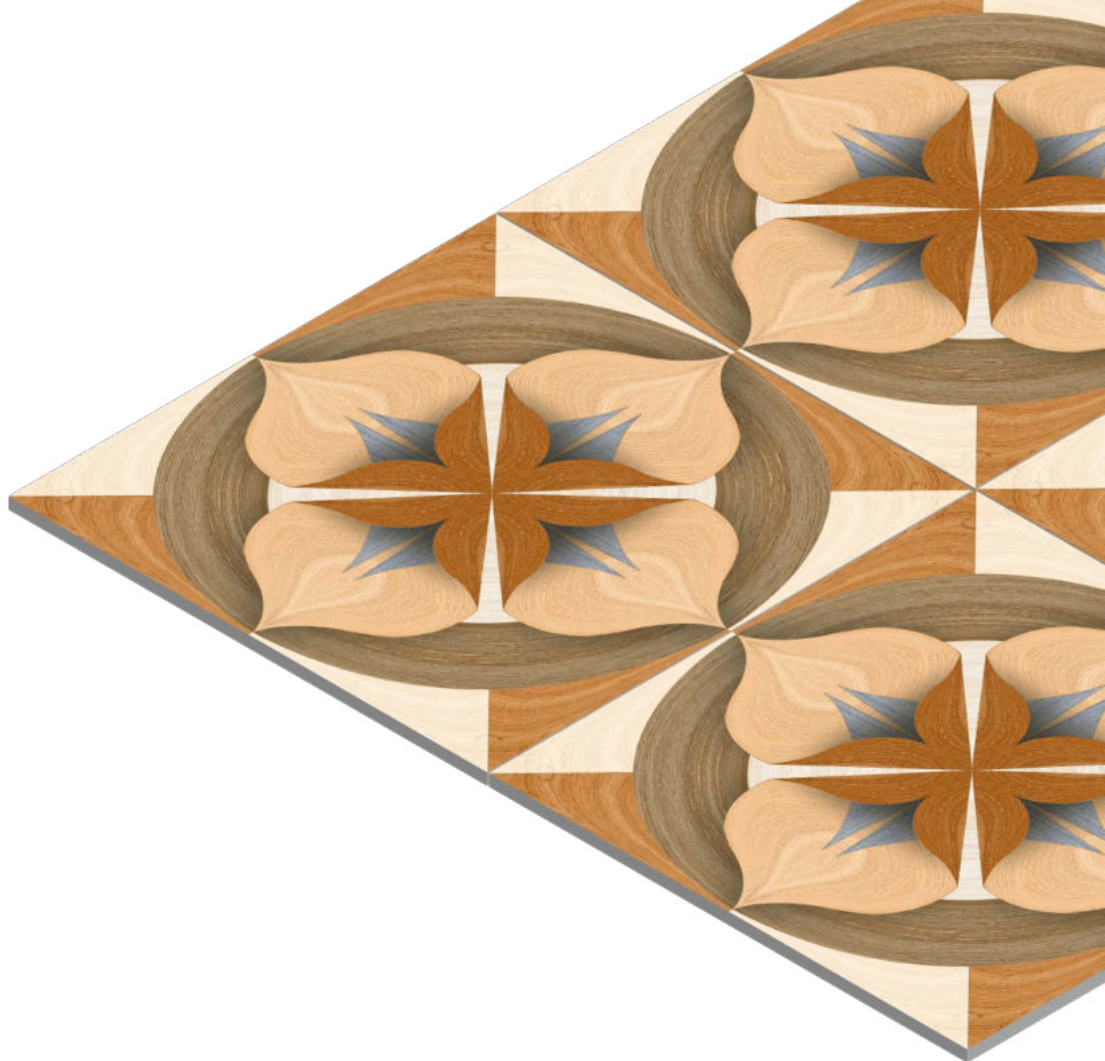

# 1010

FINISH  
Matt

THICKNESS  
09 mm

SIZE  
600x600 mm

1011

FINISH  
Matt

THICKNESS  
09 mm

SIZE  
600x600 mm