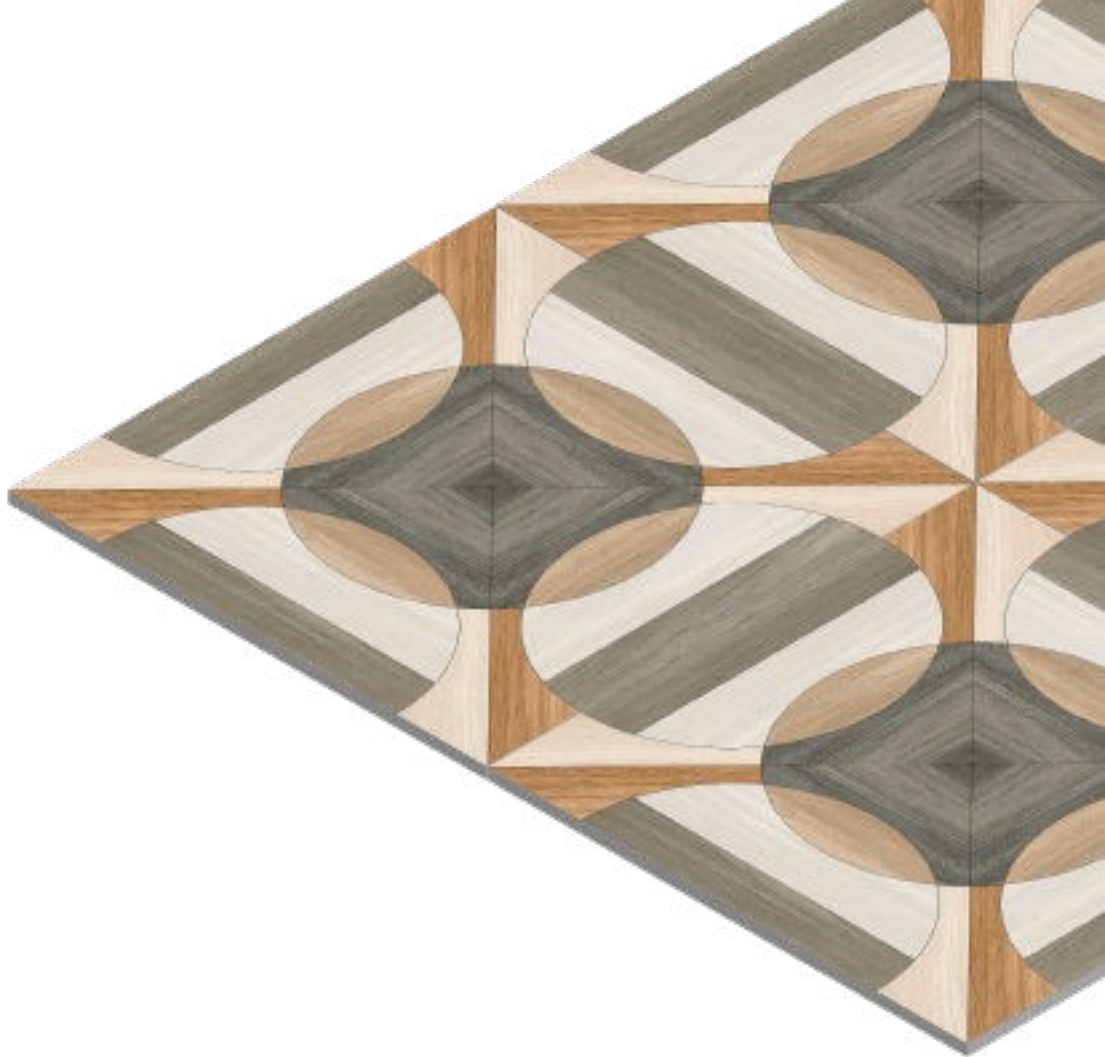

# 1146

FINISH  
Matt

THICKNESS  
09 mm

SIZE  
600x600 mm

1147

FINISH  
Matt

THICKNESS  
09 mm

SIZE  
600x600 mm