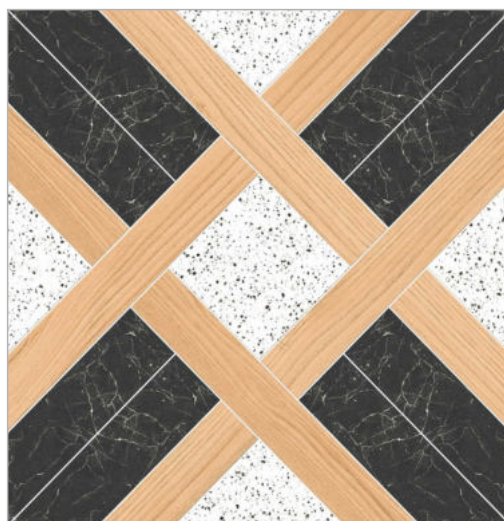

1063

FINISH
Matt

THICKNESS
09 mm

SIZE
600x600 mm