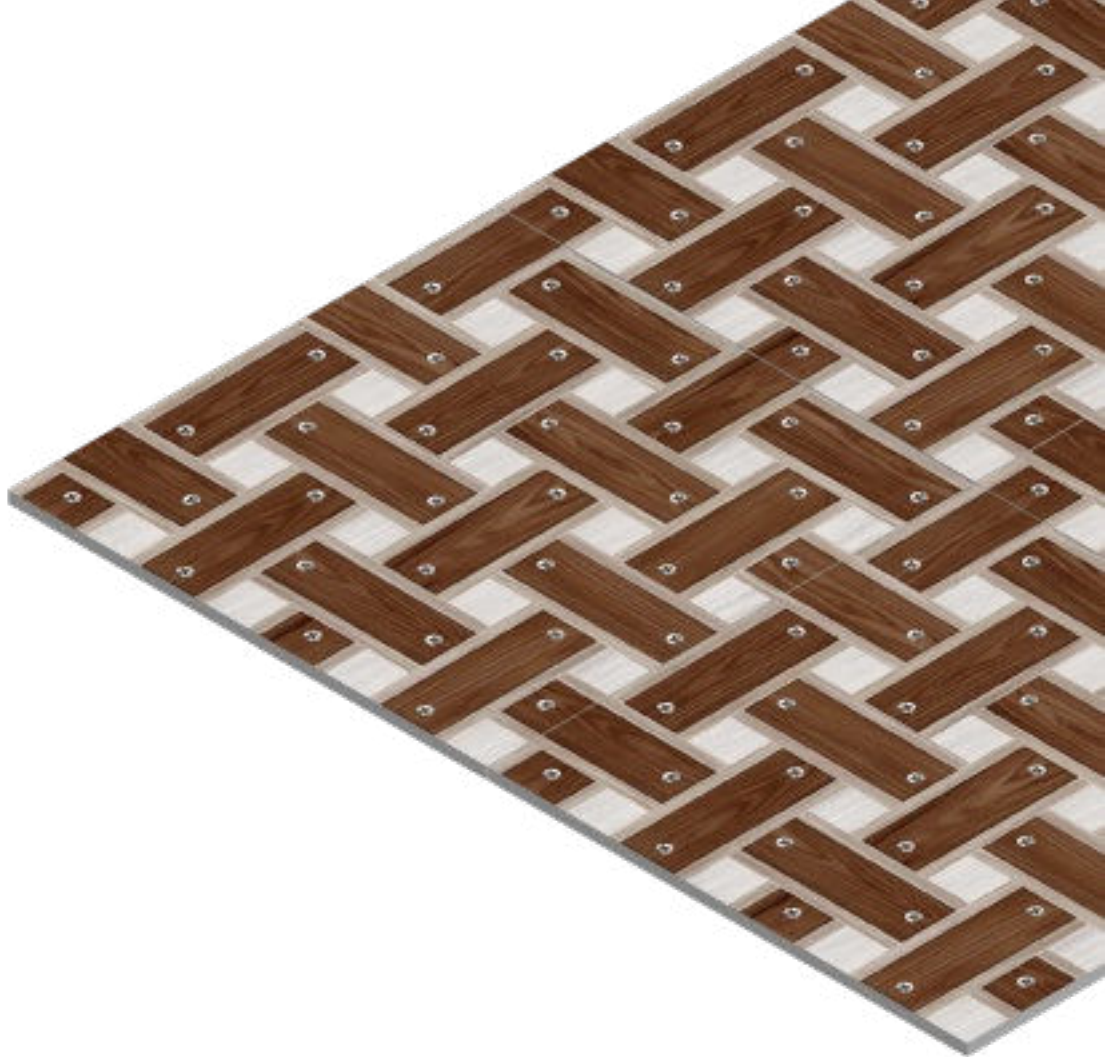

1179

FINISH  
Matt

THICKNESS  
09 mm

SIZE  
600x600 mm

1180

FINISH  
Matt

THICKNESS  
09 mm

SIZE  
600x600 mm