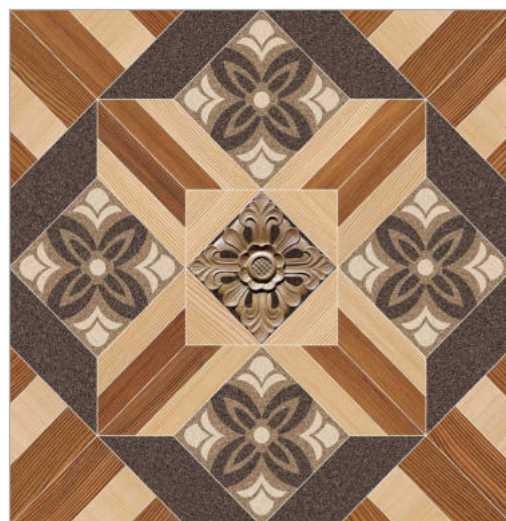

1132

FINISH  
Matt

THICKNESS  
09 mm

SIZE  
600x600 mm

1133

FINISH  
Matt

THICKNESS  
09 mm

SIZE  
600x600 mm