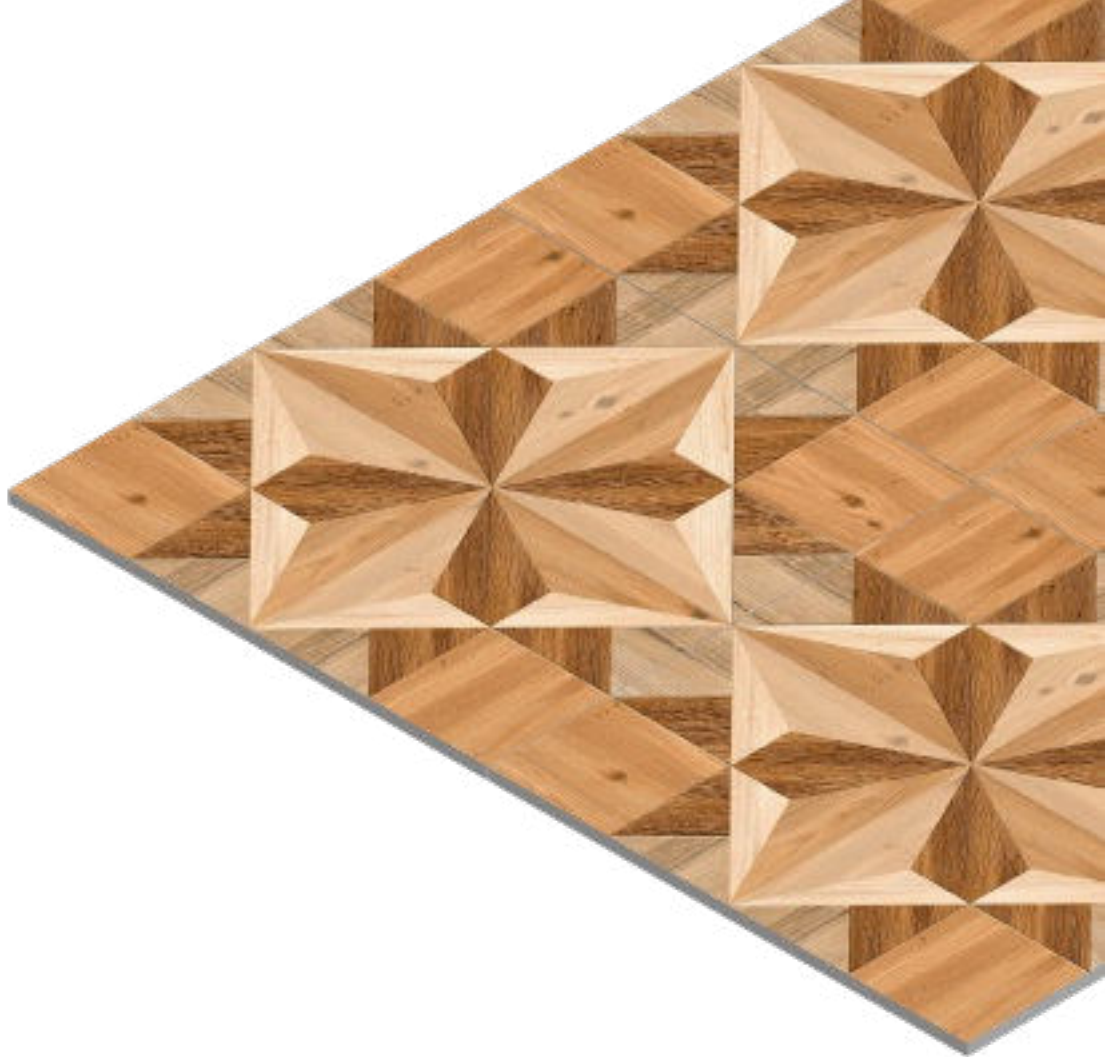

# 1028

FINISH  
Matt

THICKNESS  
09 mm

SIZE  
600x600 mm

1029

FINISH  
Matt

THICKNESS  
09 mm

SIZE  
600x600 mm