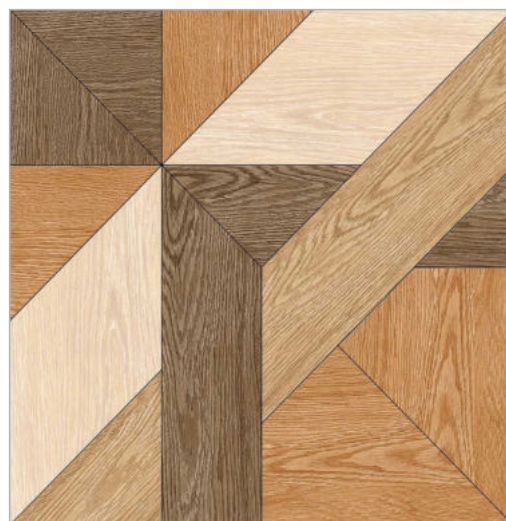

1081

FINISH
Matt

THICKNESS
09 mm

SIZE
600x600 mm