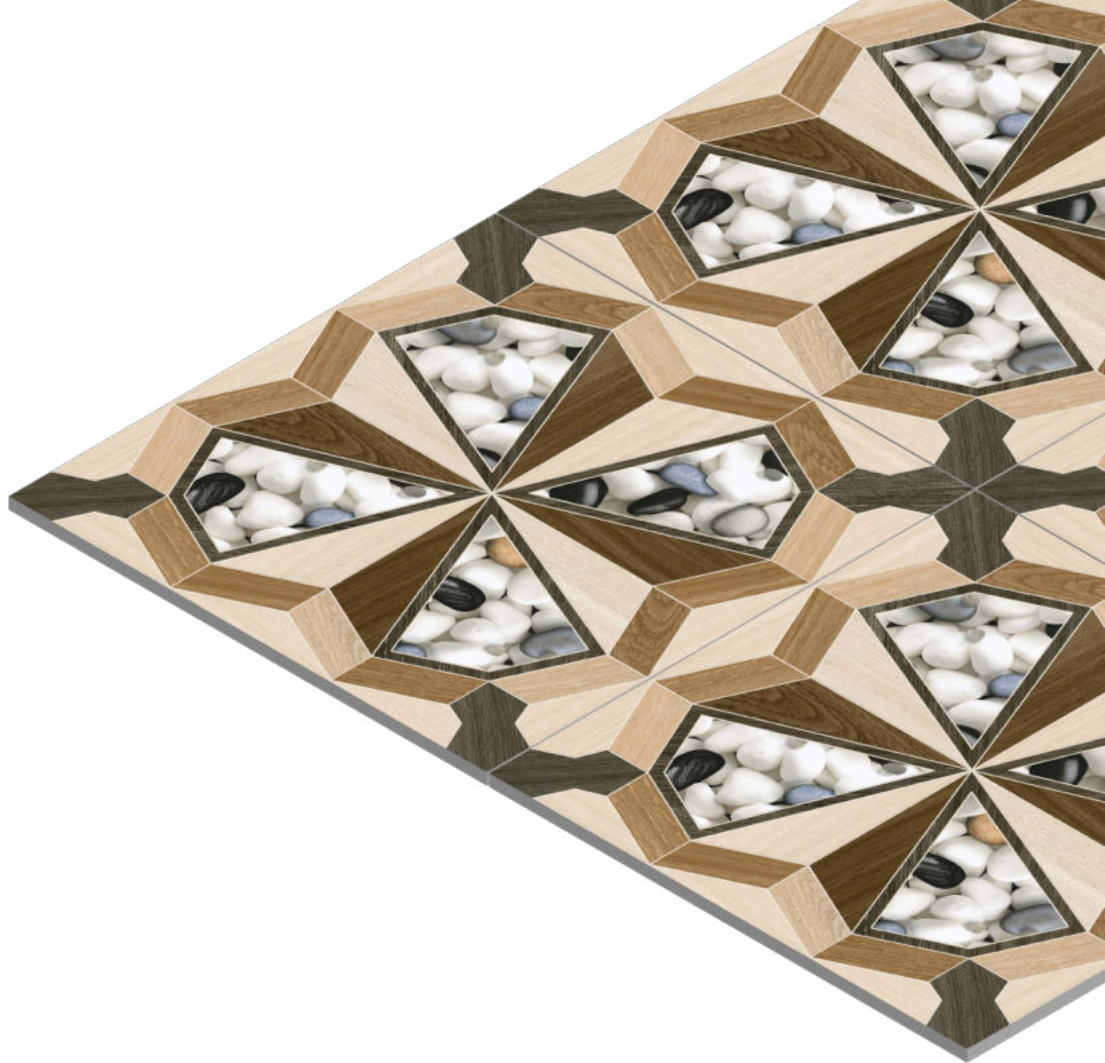

1004

FINISH
Matt

THICKNESS
09 mm

SIZE
600x600 mm