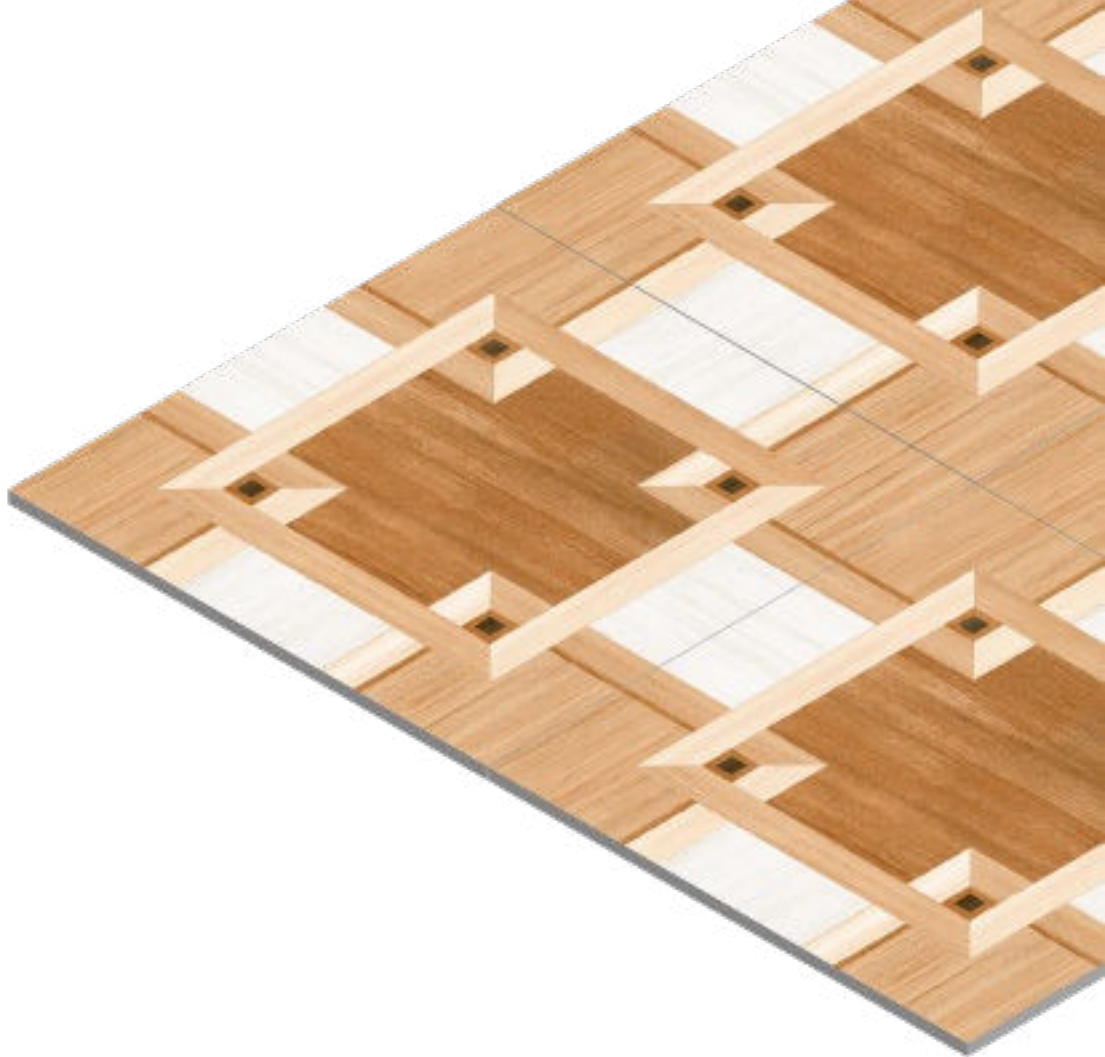

1048

FINISH
Matt

THICKNESS
09 mm

SIZE
600x600 mm