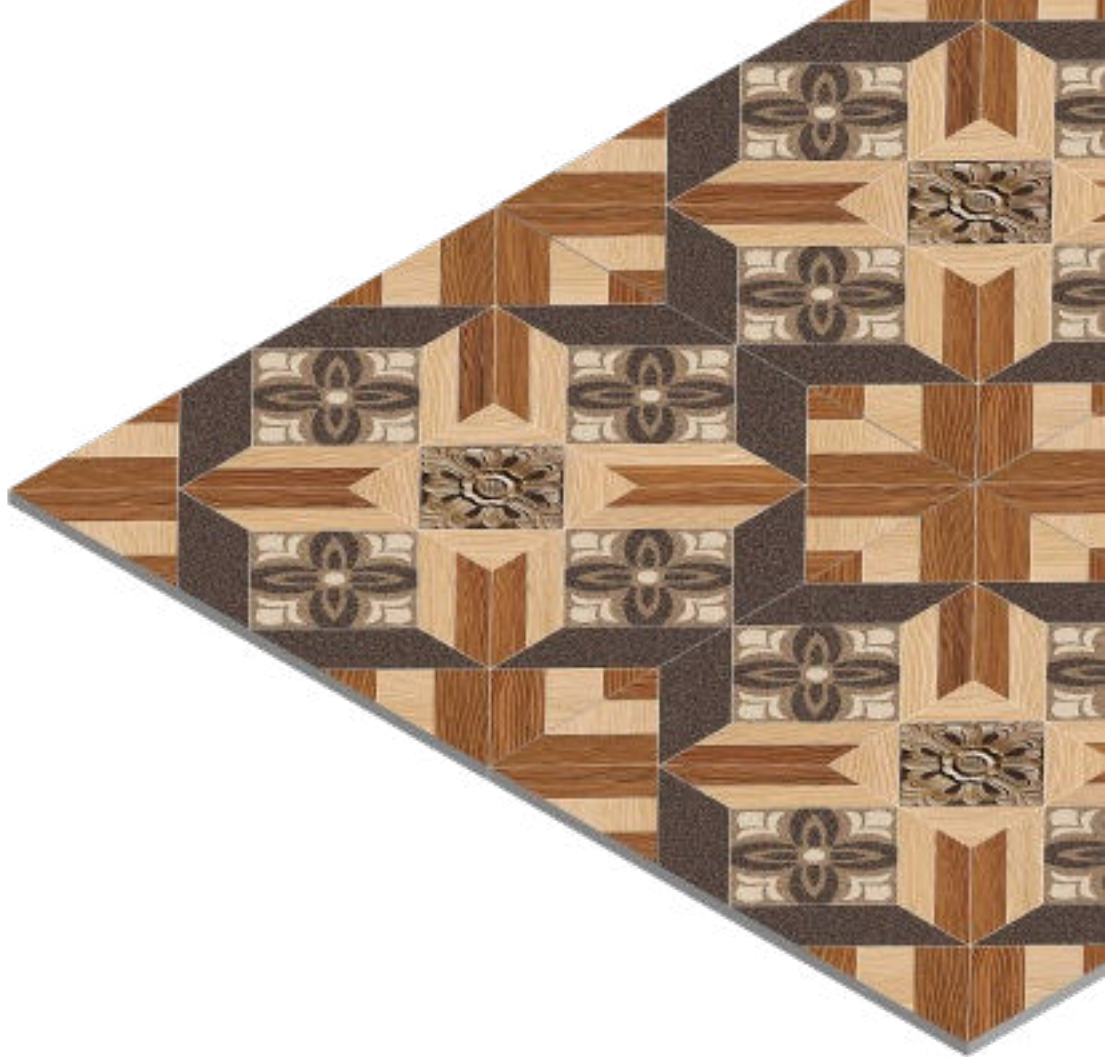

1132

FINISH  
Matt

THICKNESS  
09 mm

SIZE  
600x600 mm

1133

FINISH  
Matt

THICKNESS  
09 mm

SIZE  
600x600 mm