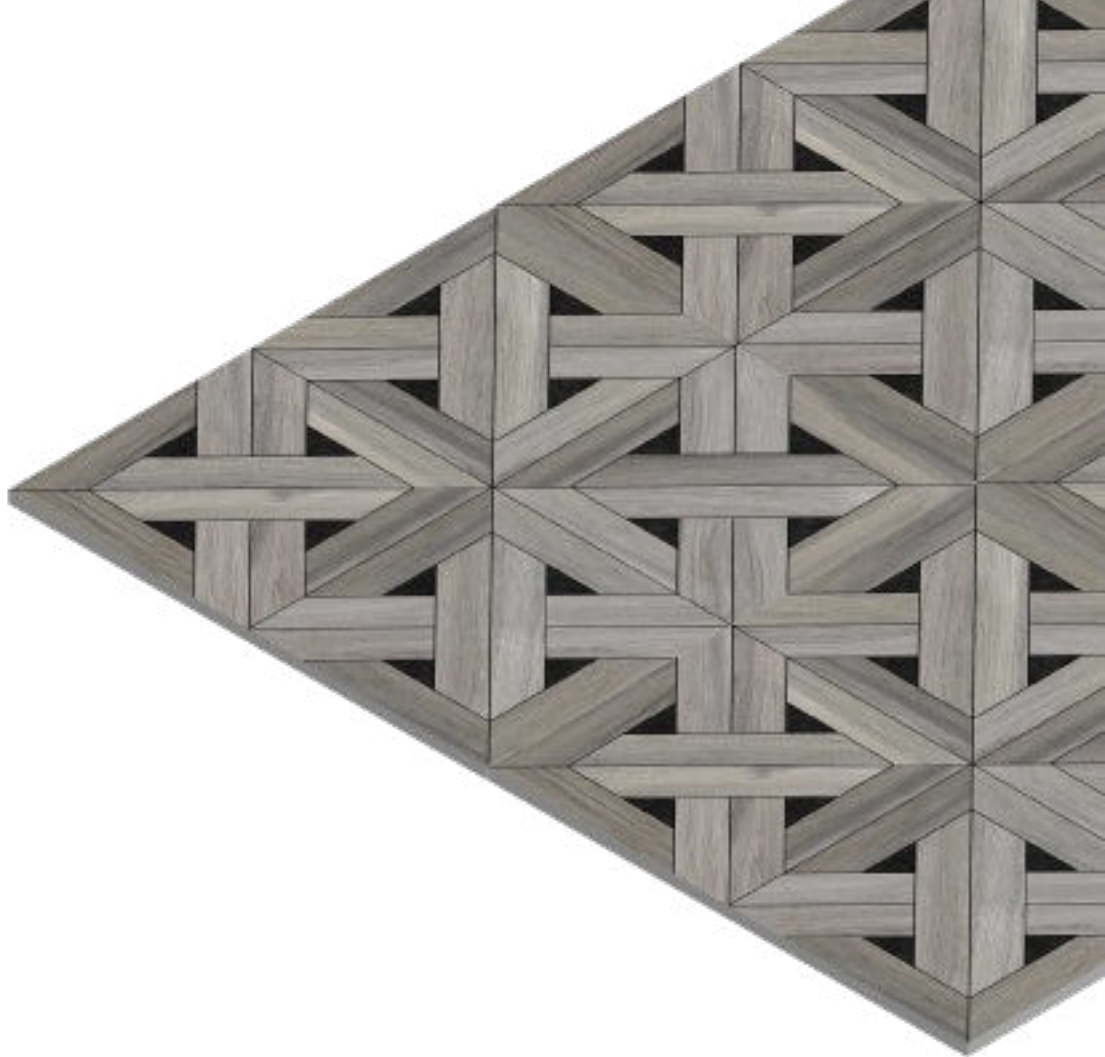

1096

FINISH
Matt

THICKNESS
09 mm

SIZE
600x600 mm