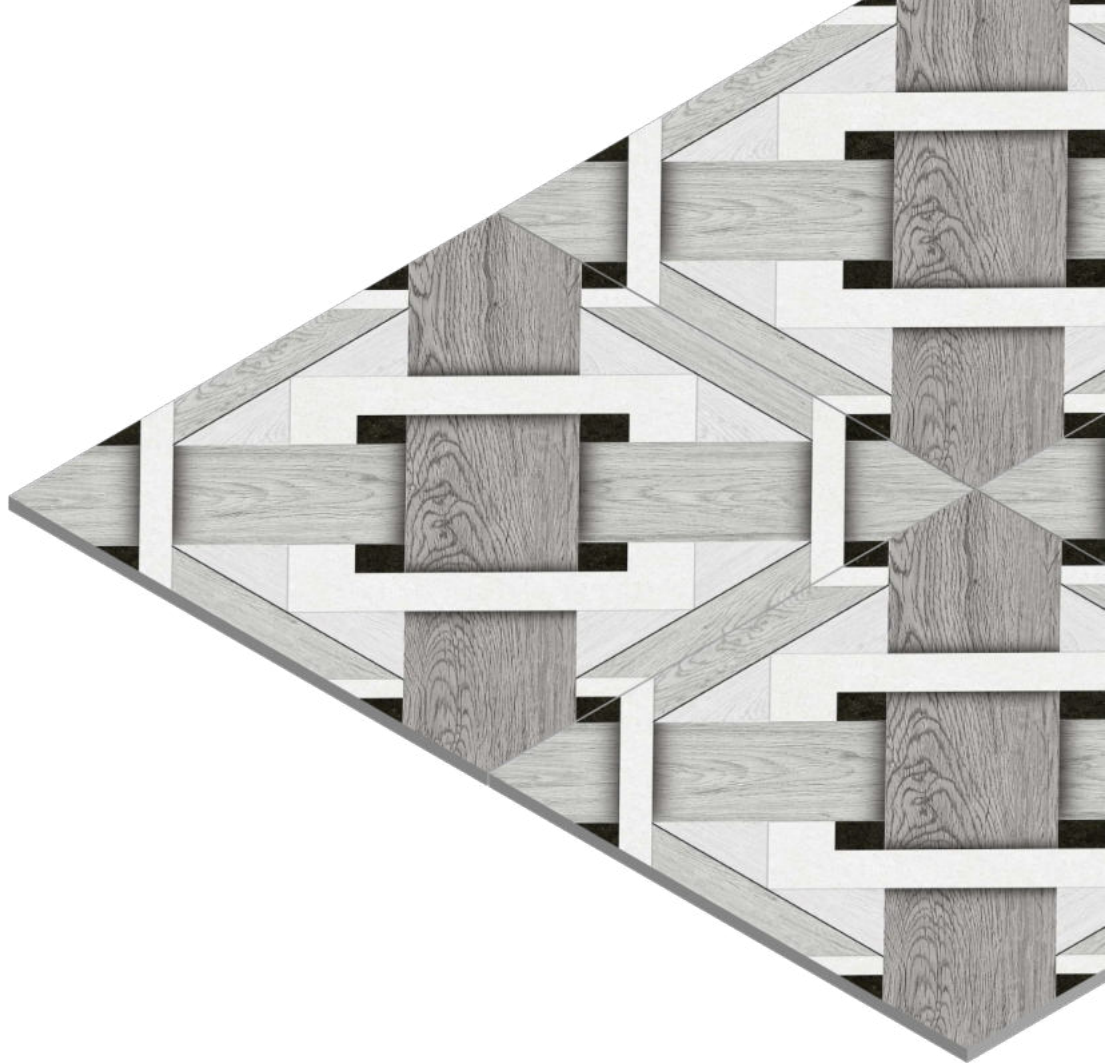

# 1018

FINISH  
Matt

THICKNESS  
09 mm

SIZE  
600x600 mm

1019

FINISH  
Matt

THICKNESS  
09 mm

SIZE  
600x600 mm