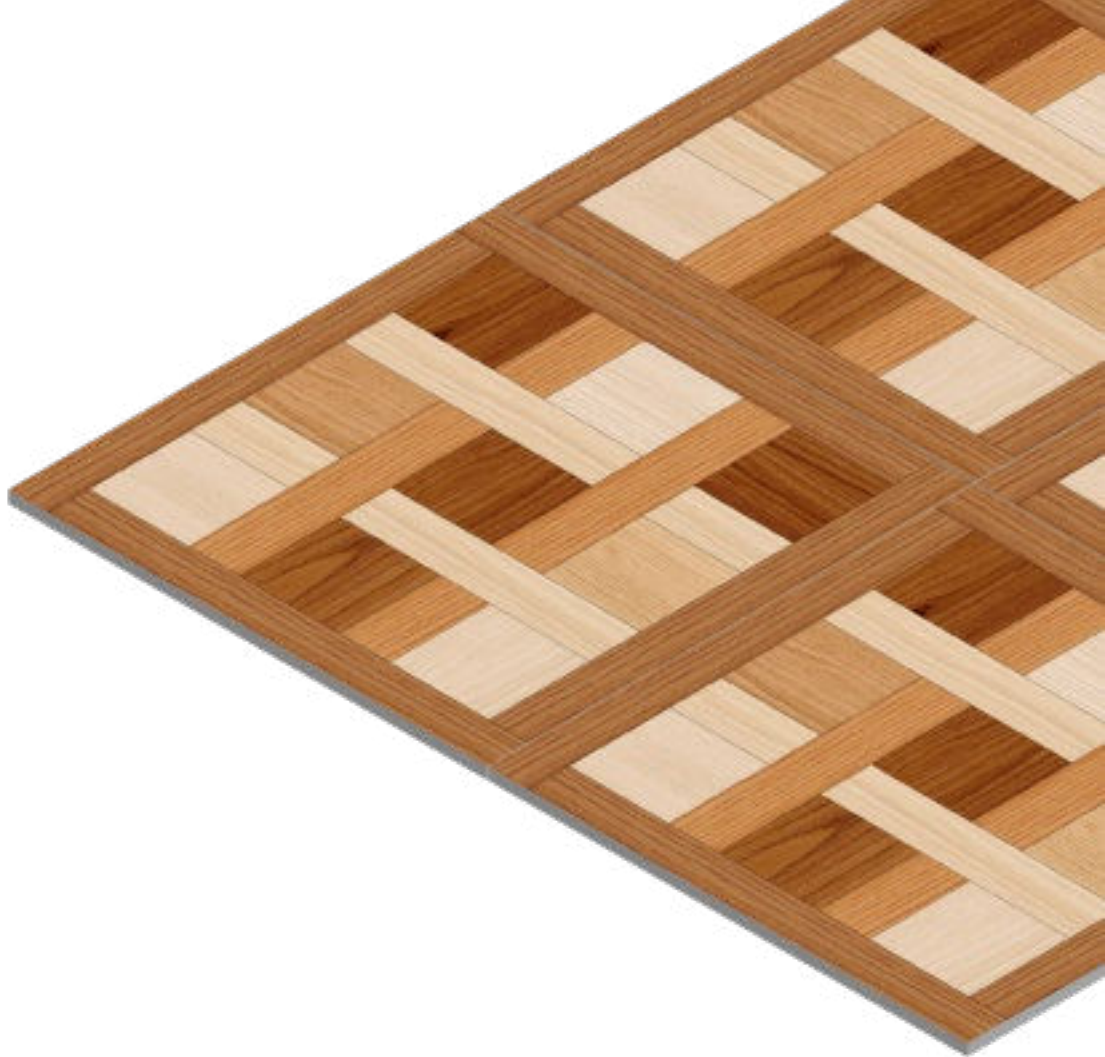

1169

FINISH  
Matt

THICKNESS  
09 mm

SIZE  
600x600 mm

1170

FINISH  
Matt

THICKNESS  
09 mm

SIZE  
600x600 mm