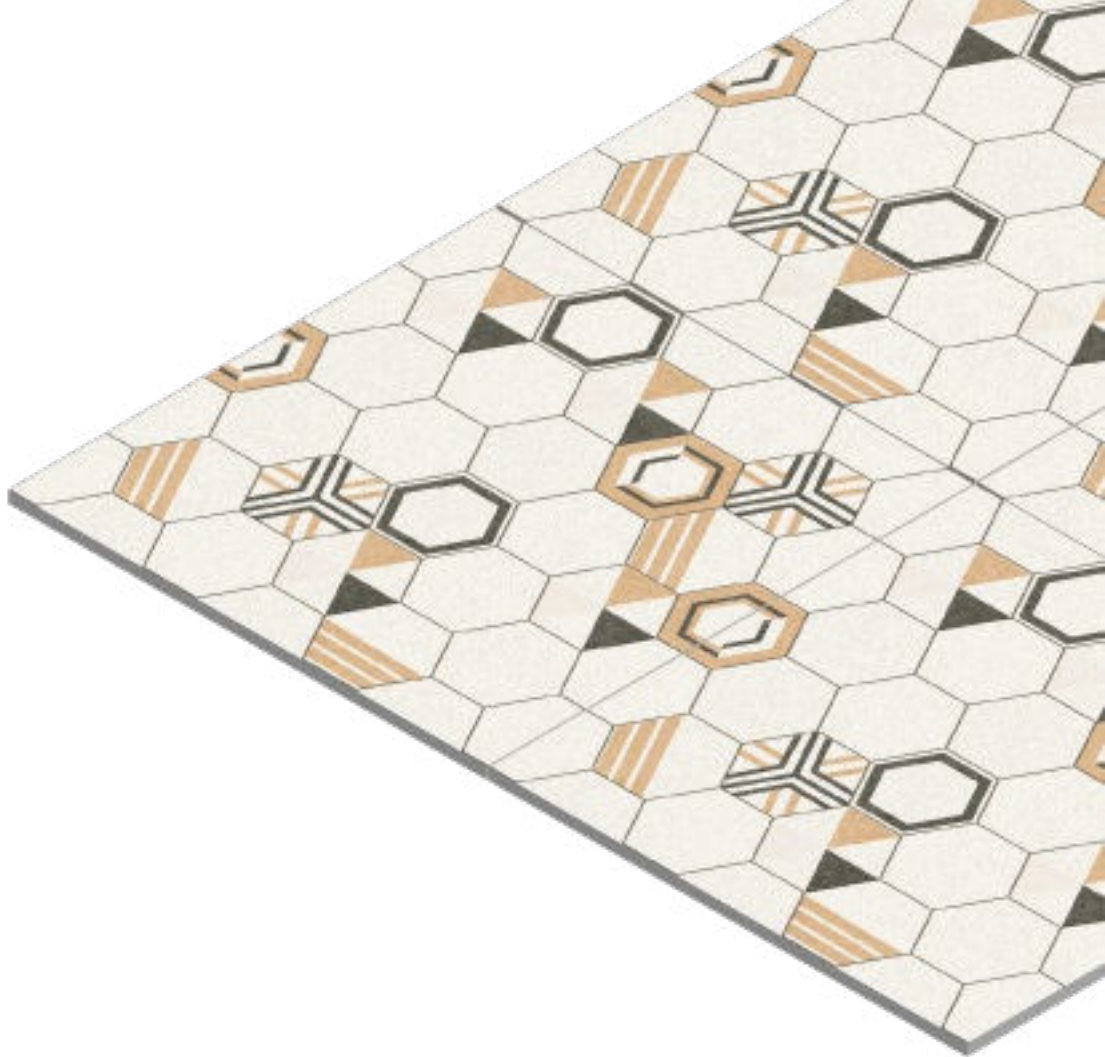

1129

FINISH  
Matt

THICKNESS  
09 mm

SIZE  
600x600 mm