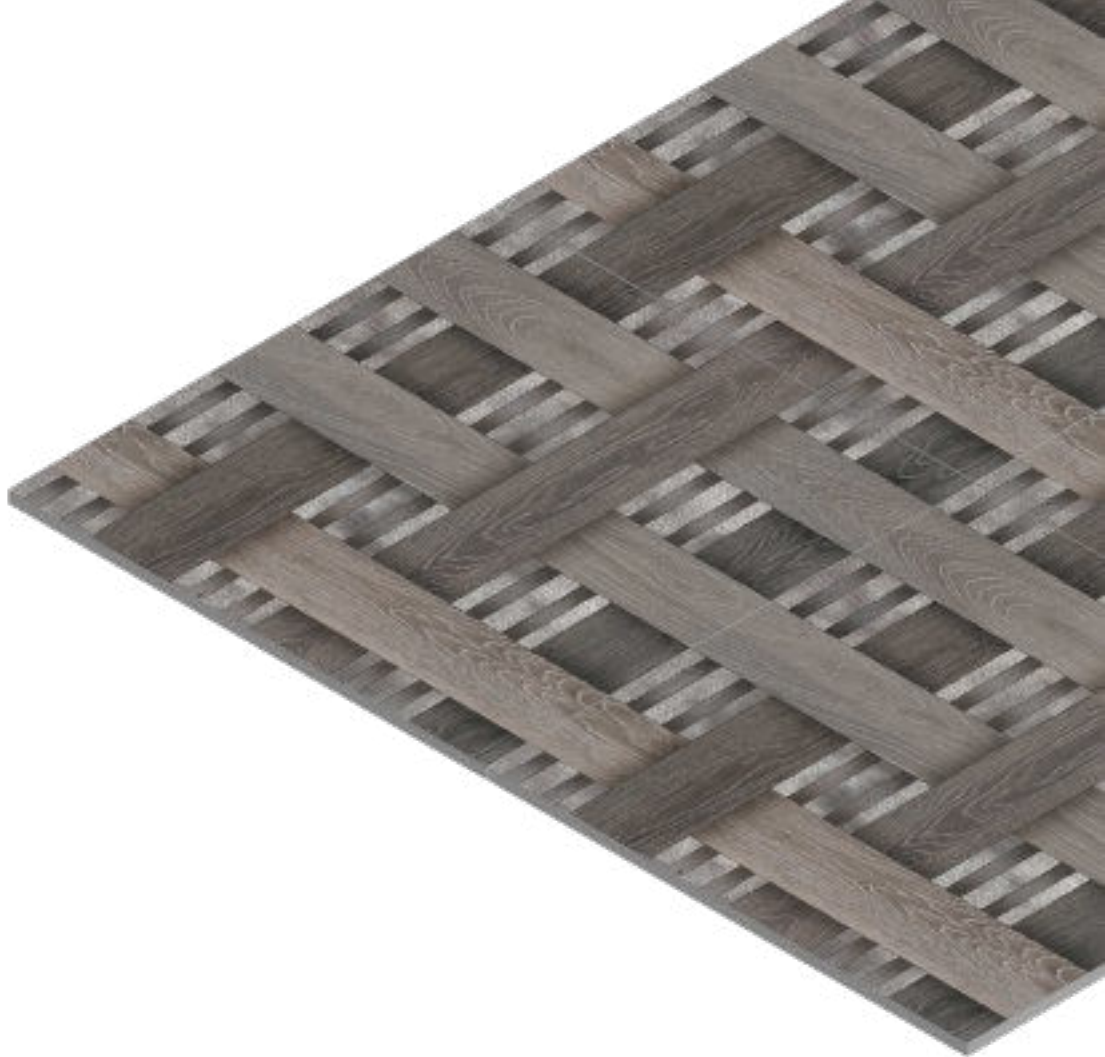

1190

FINISH  
Matt

THICKNESS  
09 mm

SIZE  
600x600 mm

1191

FINISH  
Matt

THICKNESS  
09 mm

SIZE  
600x600 mm