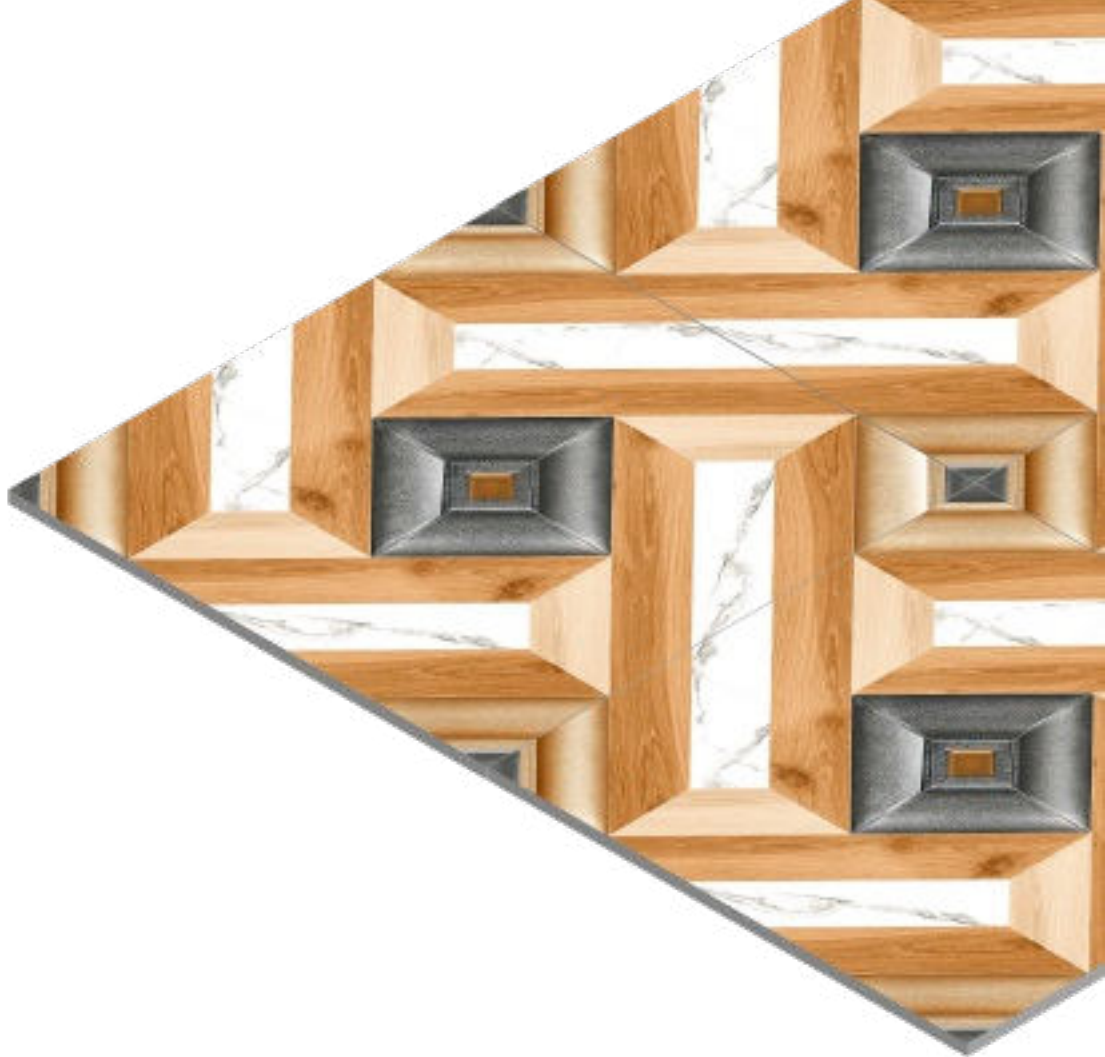

# 1056

FINISH  
Matt

THICKNESS  
09 mm

SIZE  
600x600 mm

1057

FINISH  
Matt

THICKNESS  
09 mm

SIZE  
600x600 mm