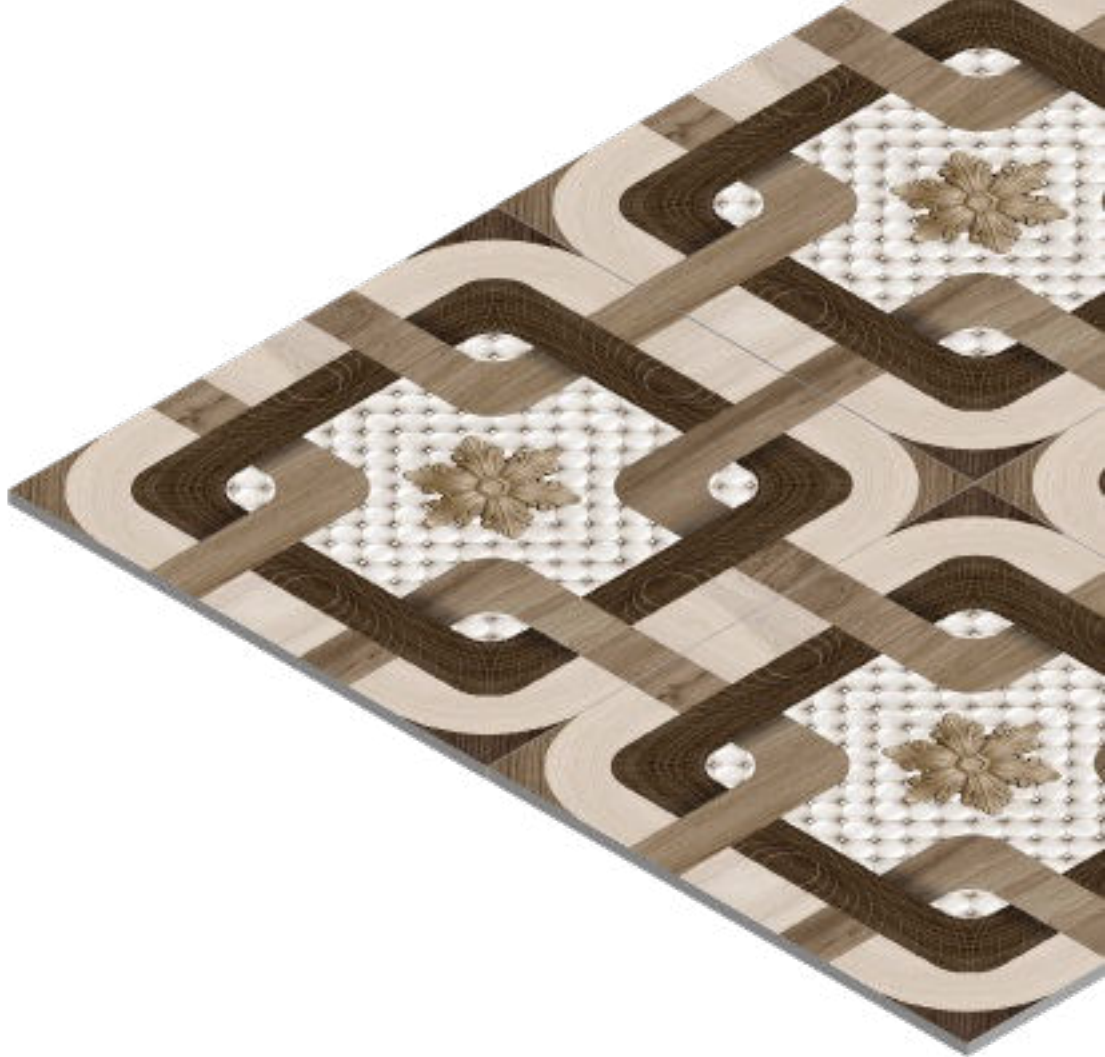

1181

FINISH  
Matt

THICKNESS  
09 mm

SIZE  
600x600 mm

1182

FINISH  
Matt

THICKNESS  
09 mm

SIZE  
600x600 mm