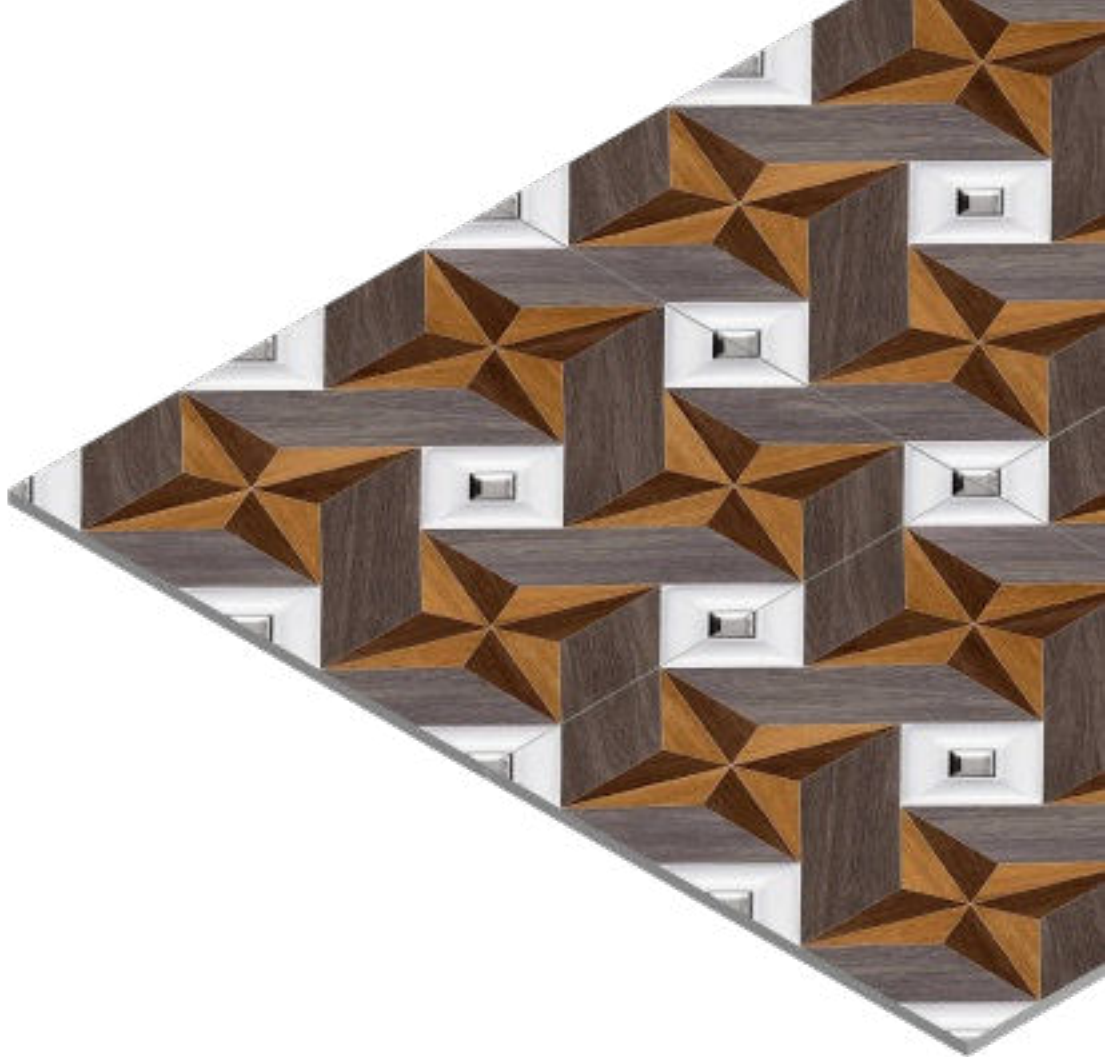

1089

FINISH  
Matt

THICKNESS  
09 mm

SIZE  
600x600 mm

1090

FINISH  
Matt

THICKNESS  
09 mm

SIZE  
600x600 mm