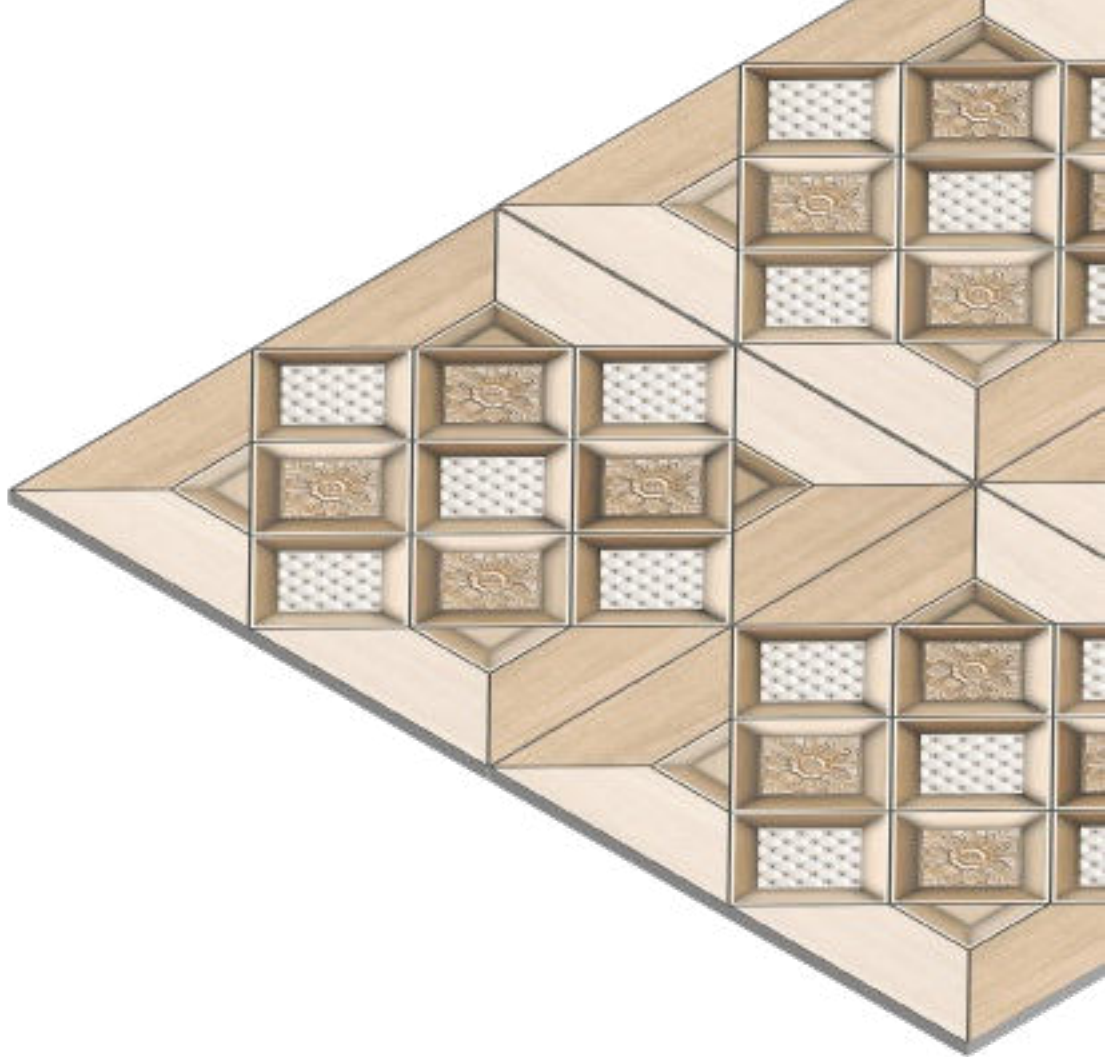

1118

FINISH  
Matt

THICKNESS  
09 mm

SIZE  
600x600 mm

1119

FINISH  
Matt

THICKNESS  
09 mm

SIZE  
600x600 mm