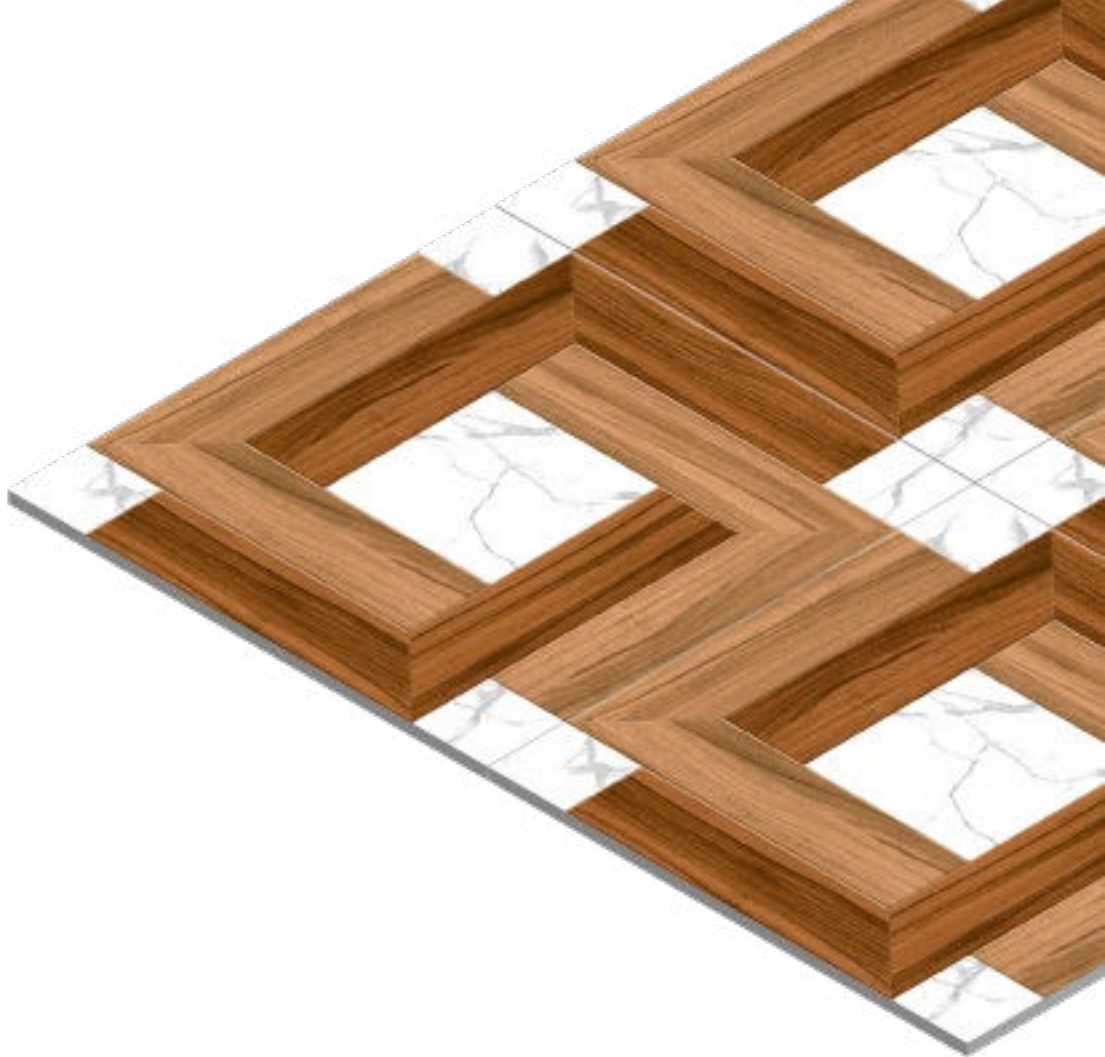

# 1066

FINISH  
Matt

THICKNESS  
09 mm

SIZE  
600x600 mm

1067

FINISH  
Matt

THICKNESS  
09 mm

SIZE  
600x600 mm