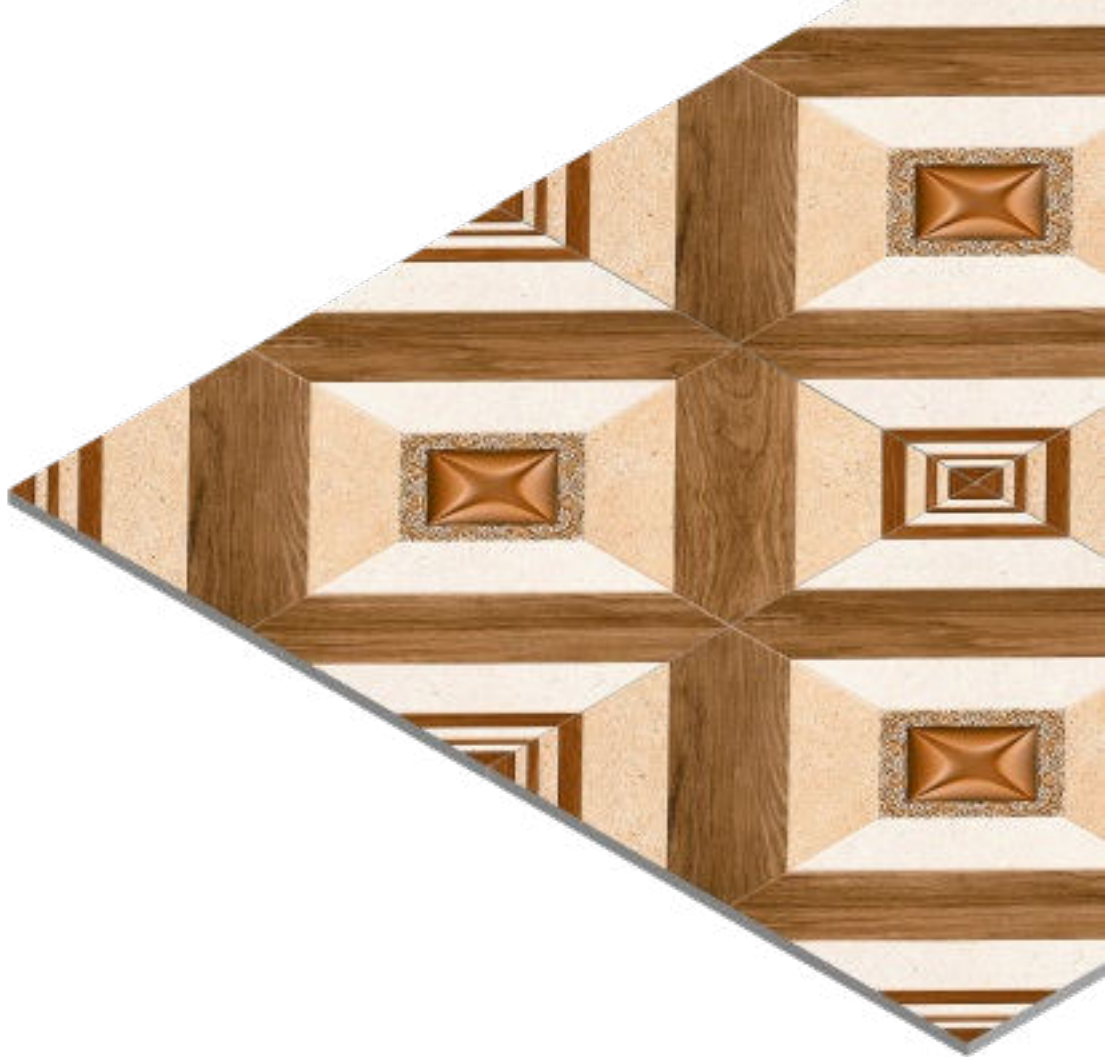

1100

FINISH  
Matt

THICKNESS  
09 mm

SIZE  
600x600 mm

1101

FINISH  
Matt

THICKNESS  
09 mm

SIZE  
600x600 mm