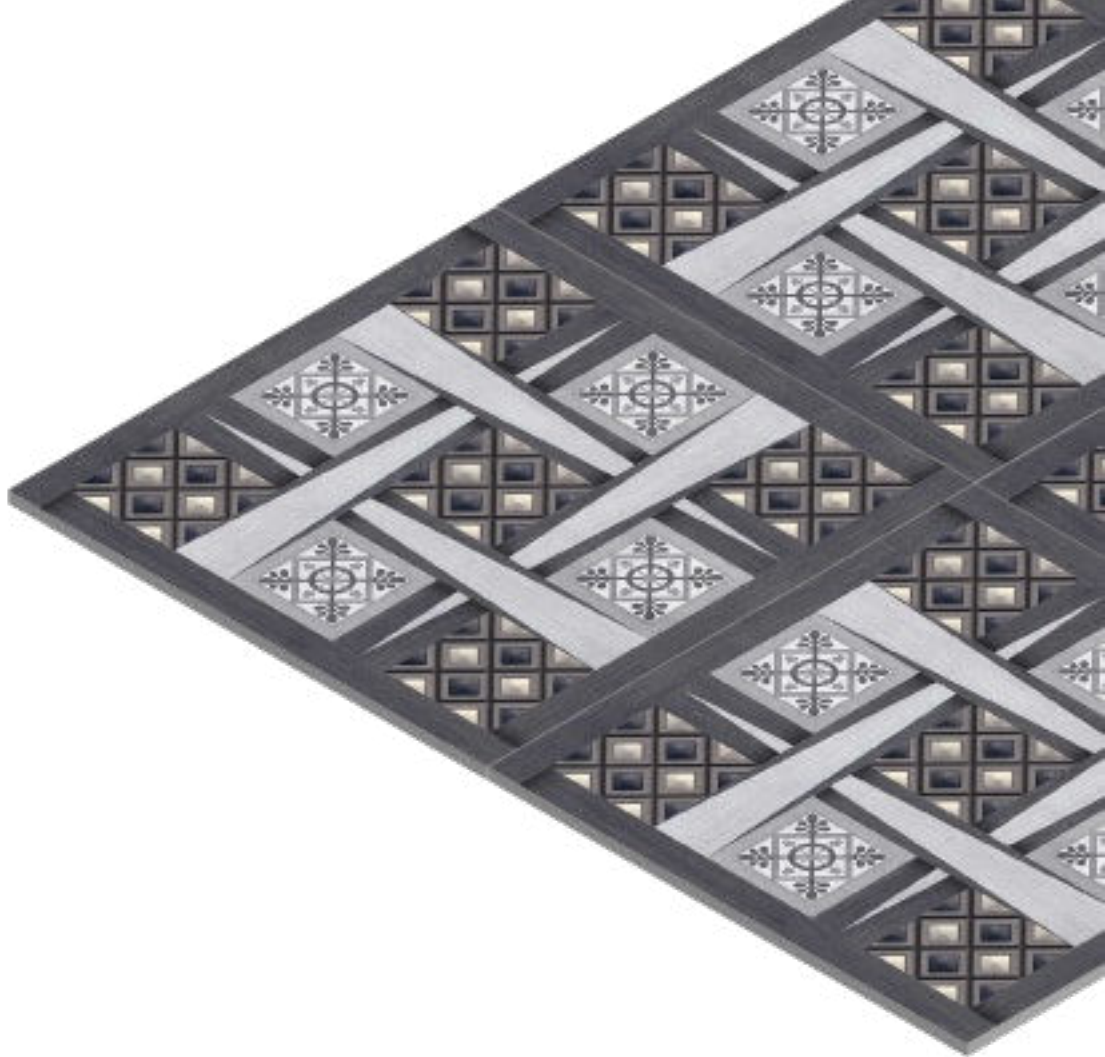

1147

FINISH
Matt

THICKNESS
09 mm

SIZE
600x600 mm