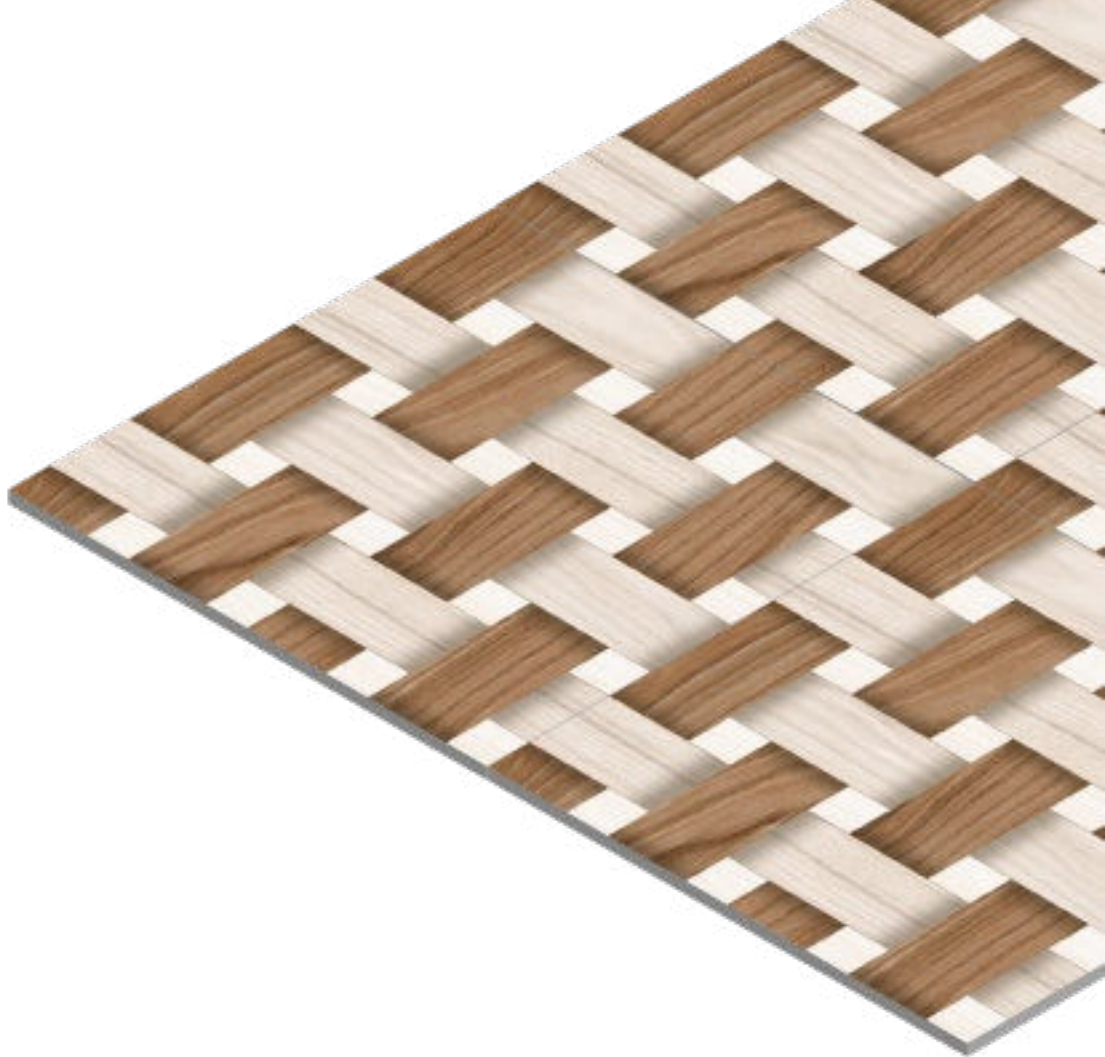

1108

FINISH
Matt

THICKNESS
09 mm

SIZE
600x600 mm