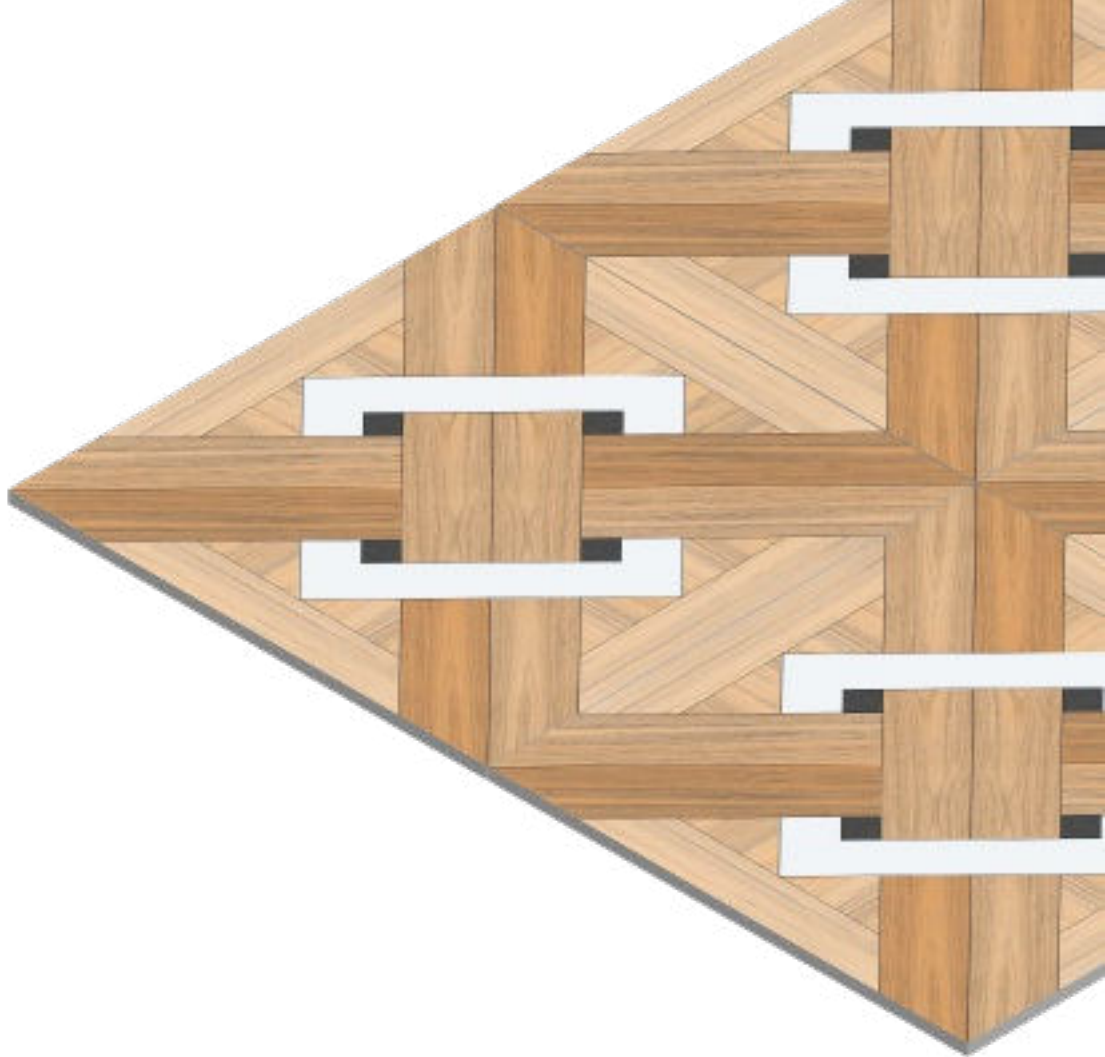

# 1036

FINISH  
Matt

THICKNESS  
09 mm

SIZE  
600x600 mm

1037

FINISH  
Matt

THICKNESS  
09 mm

SIZE  
600x600 mm