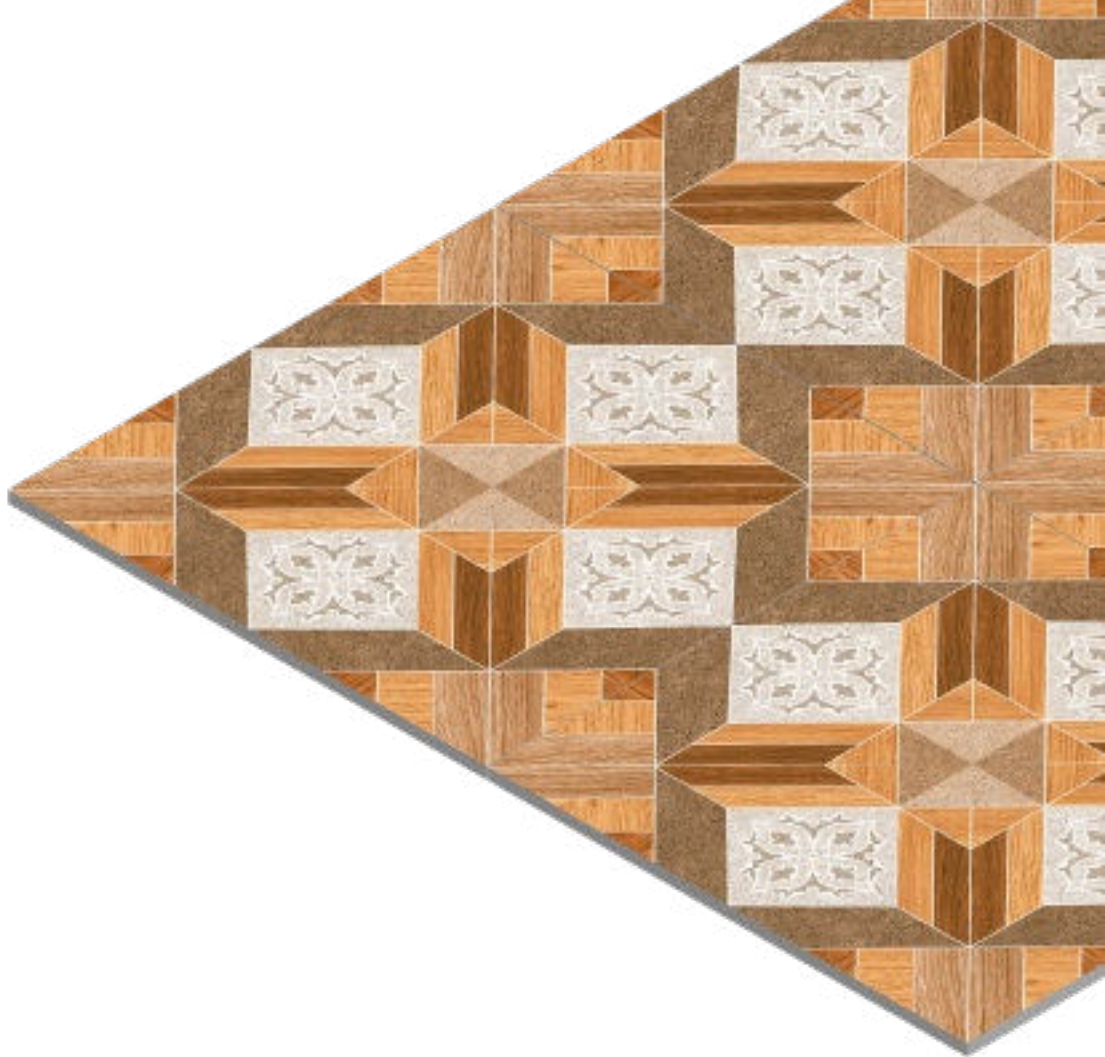

1051

FINISH  
Matt

THICKNESS  
09 mm

SIZE  
600x600 mm

1052

FINISH  
Matt

THICKNESS  
09 mm

SIZE  
600x600 mm