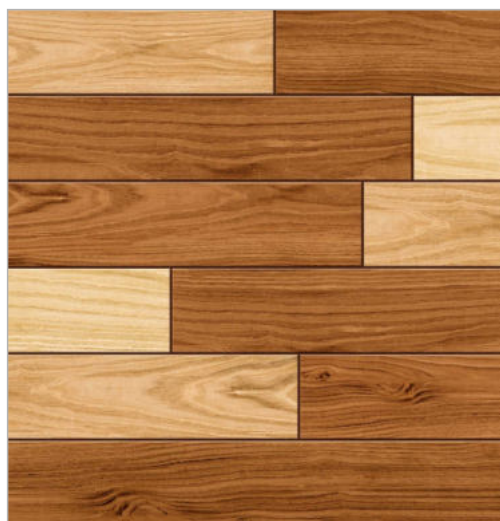

1186

FINISH
Matt

THICKNESS
09 mm

SIZE
600x600 mm