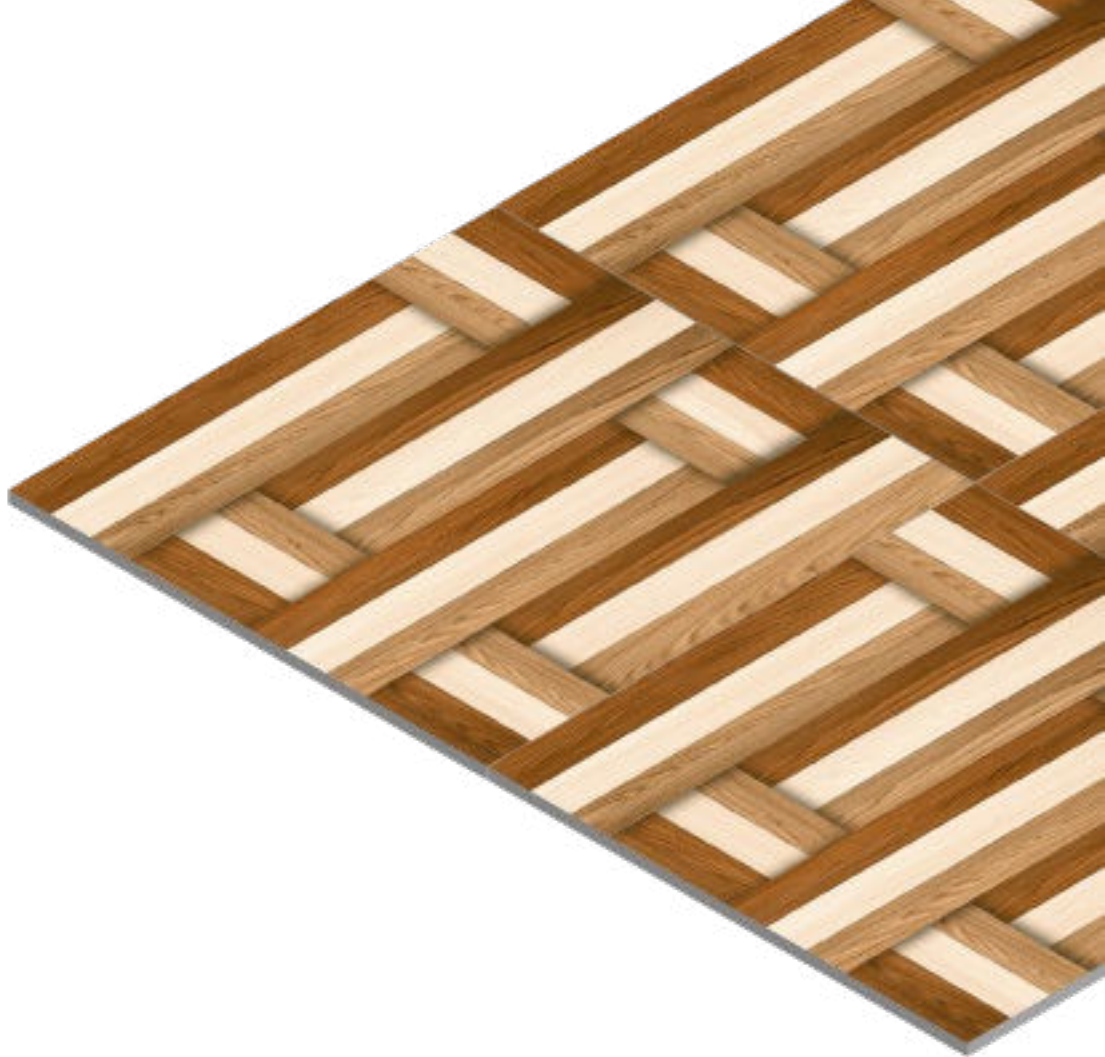

# 1063

FINISH  
Matt

THICKNESS  
09 mm

SIZE  
600x600 mm