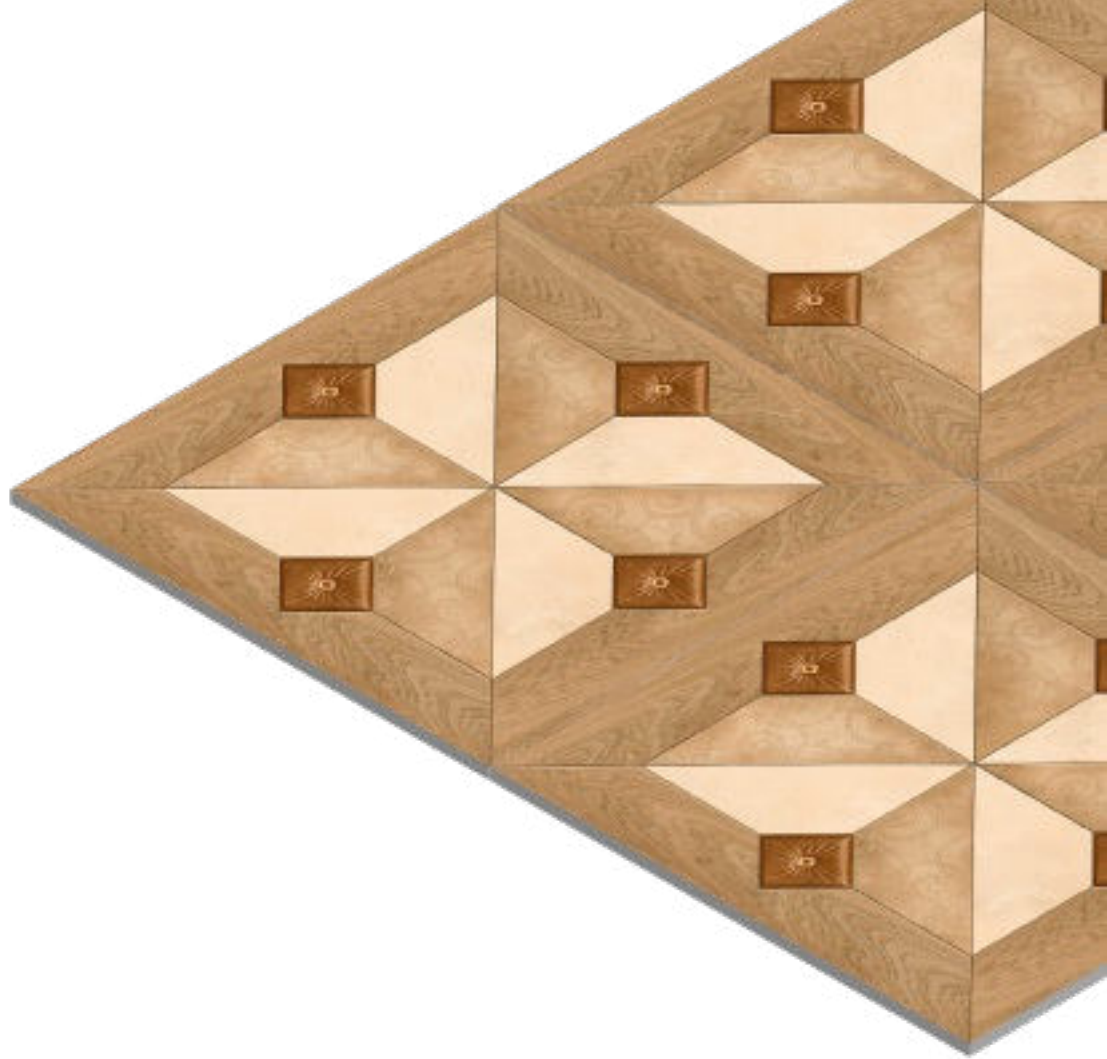

1120

FINISH  
Matt

THICKNESS  
09 mm

SIZE  
600x600 mm

1121

FINISH  
Matt

THICKNESS  
09 mm

SIZE  
600x600 mm