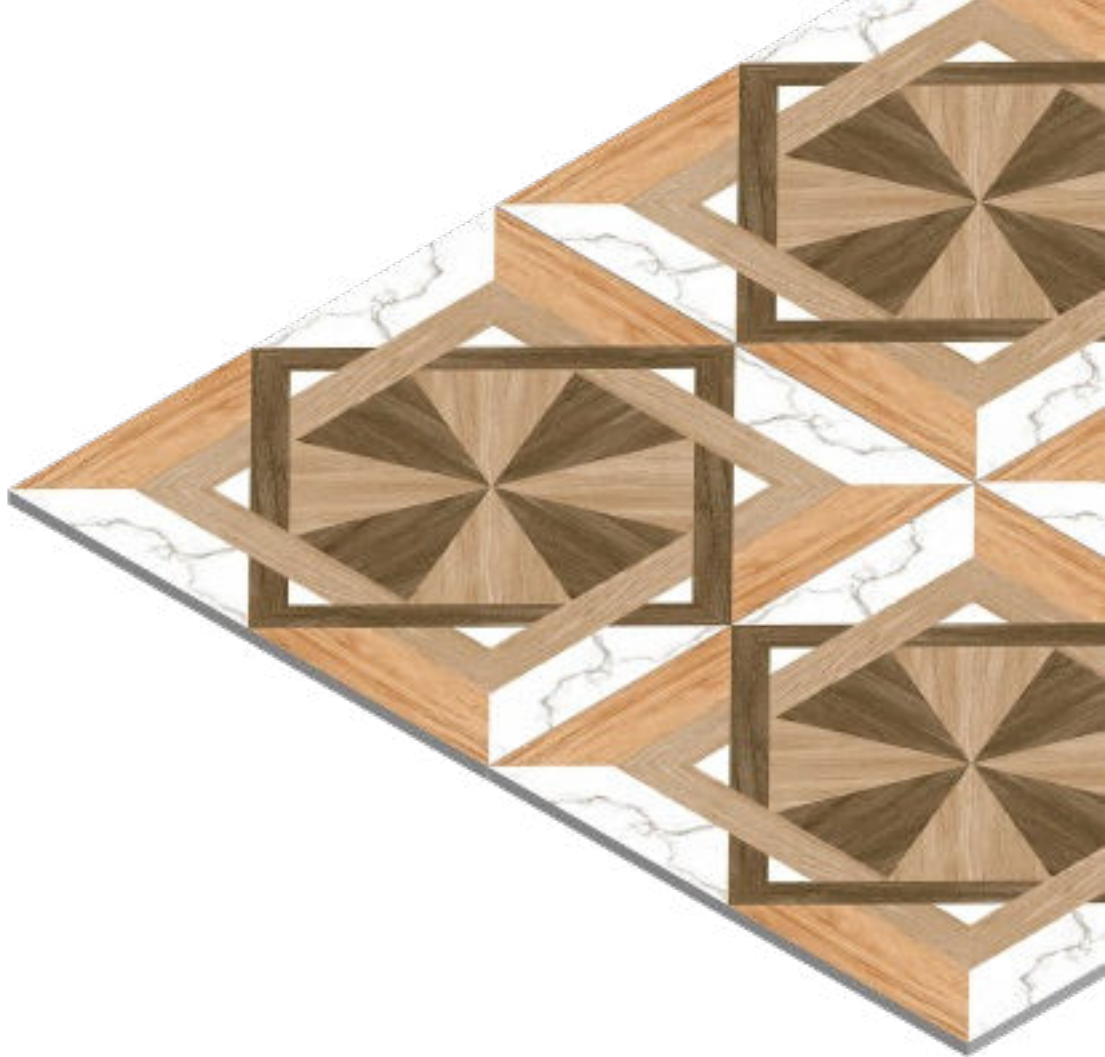

1149

FINISH
Matt

THICKNESS
09 mm

SIZE
600x600 mm