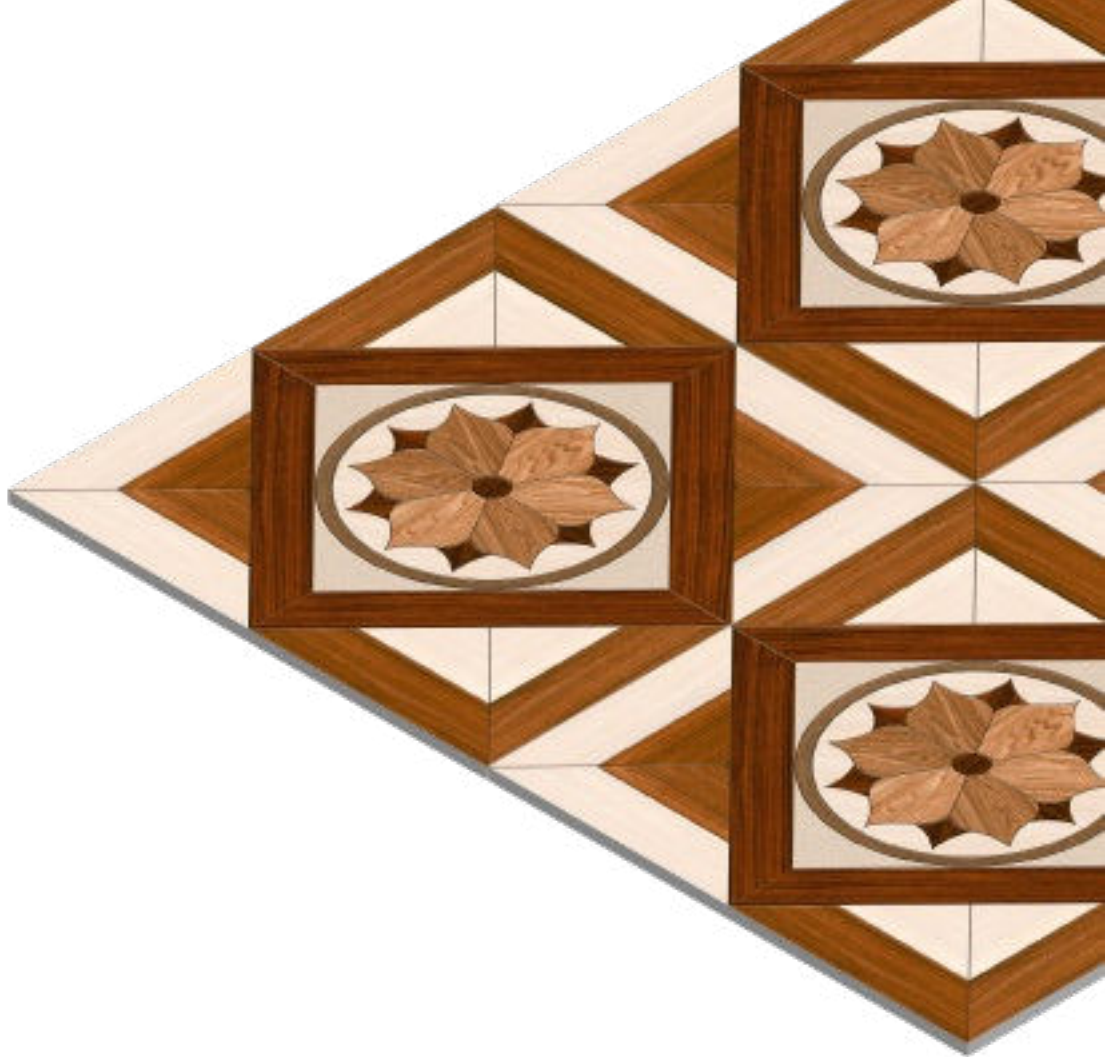

1090

FINISH
Matt

THICKNESS
09 mm

SIZE
600x600 mm