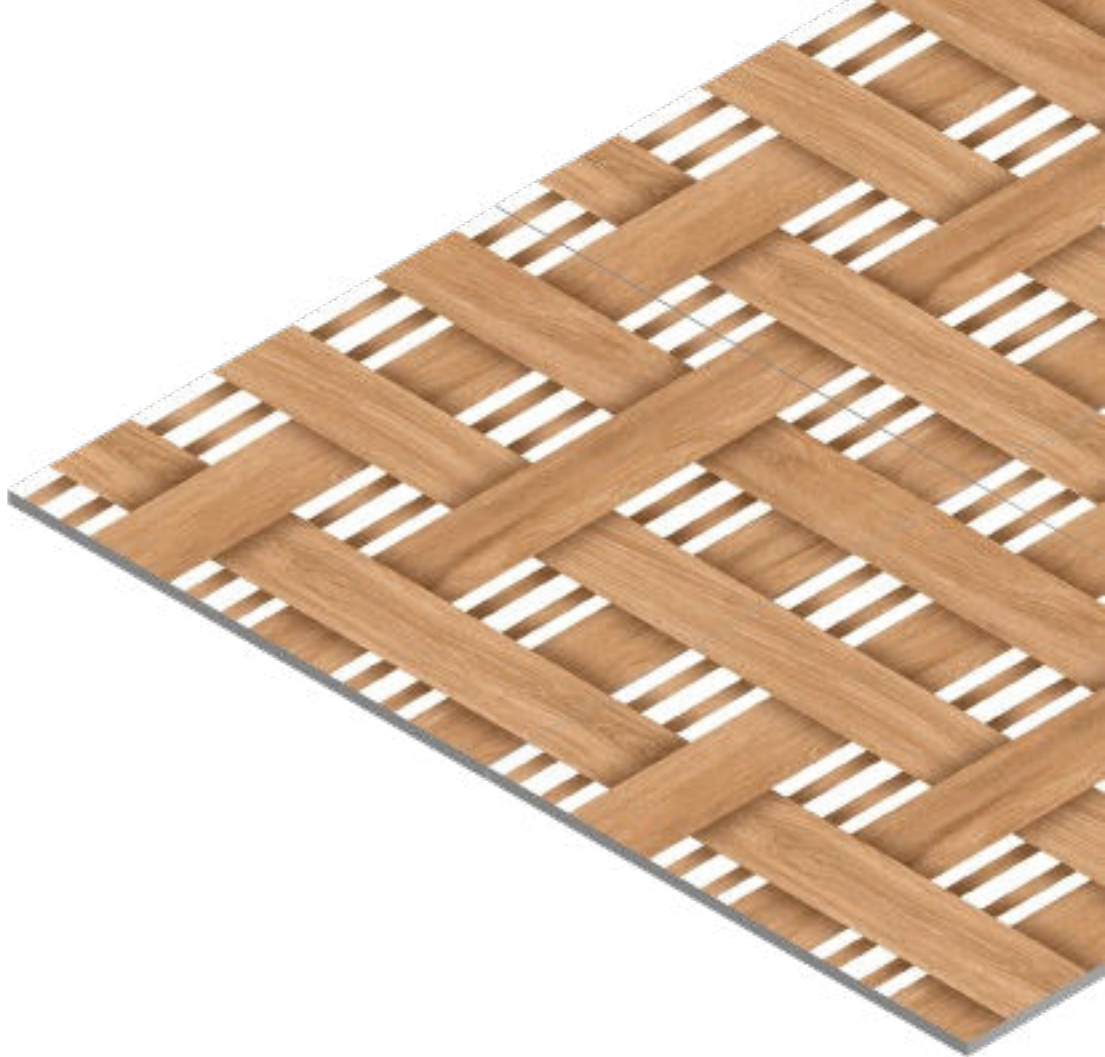

1189

FINISH
Matt

THICKNESS
09 mm

SIZE
600x600 mm