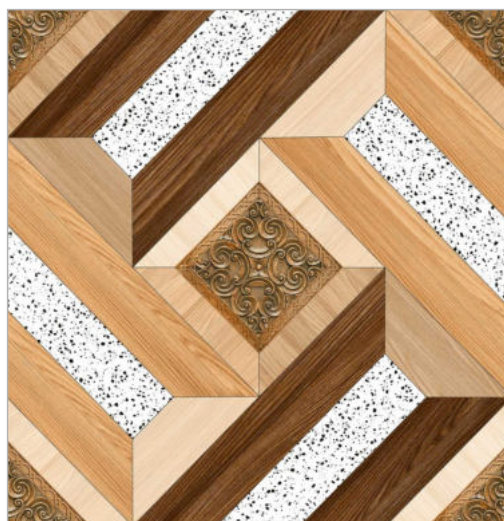

1120

FINISH  
Matt

THICKNESS  
09 mm

SIZE  
600x600 mm

1121

FINISH  
Matt

THICKNESS  
09 mm

SIZE  
600x600 mm